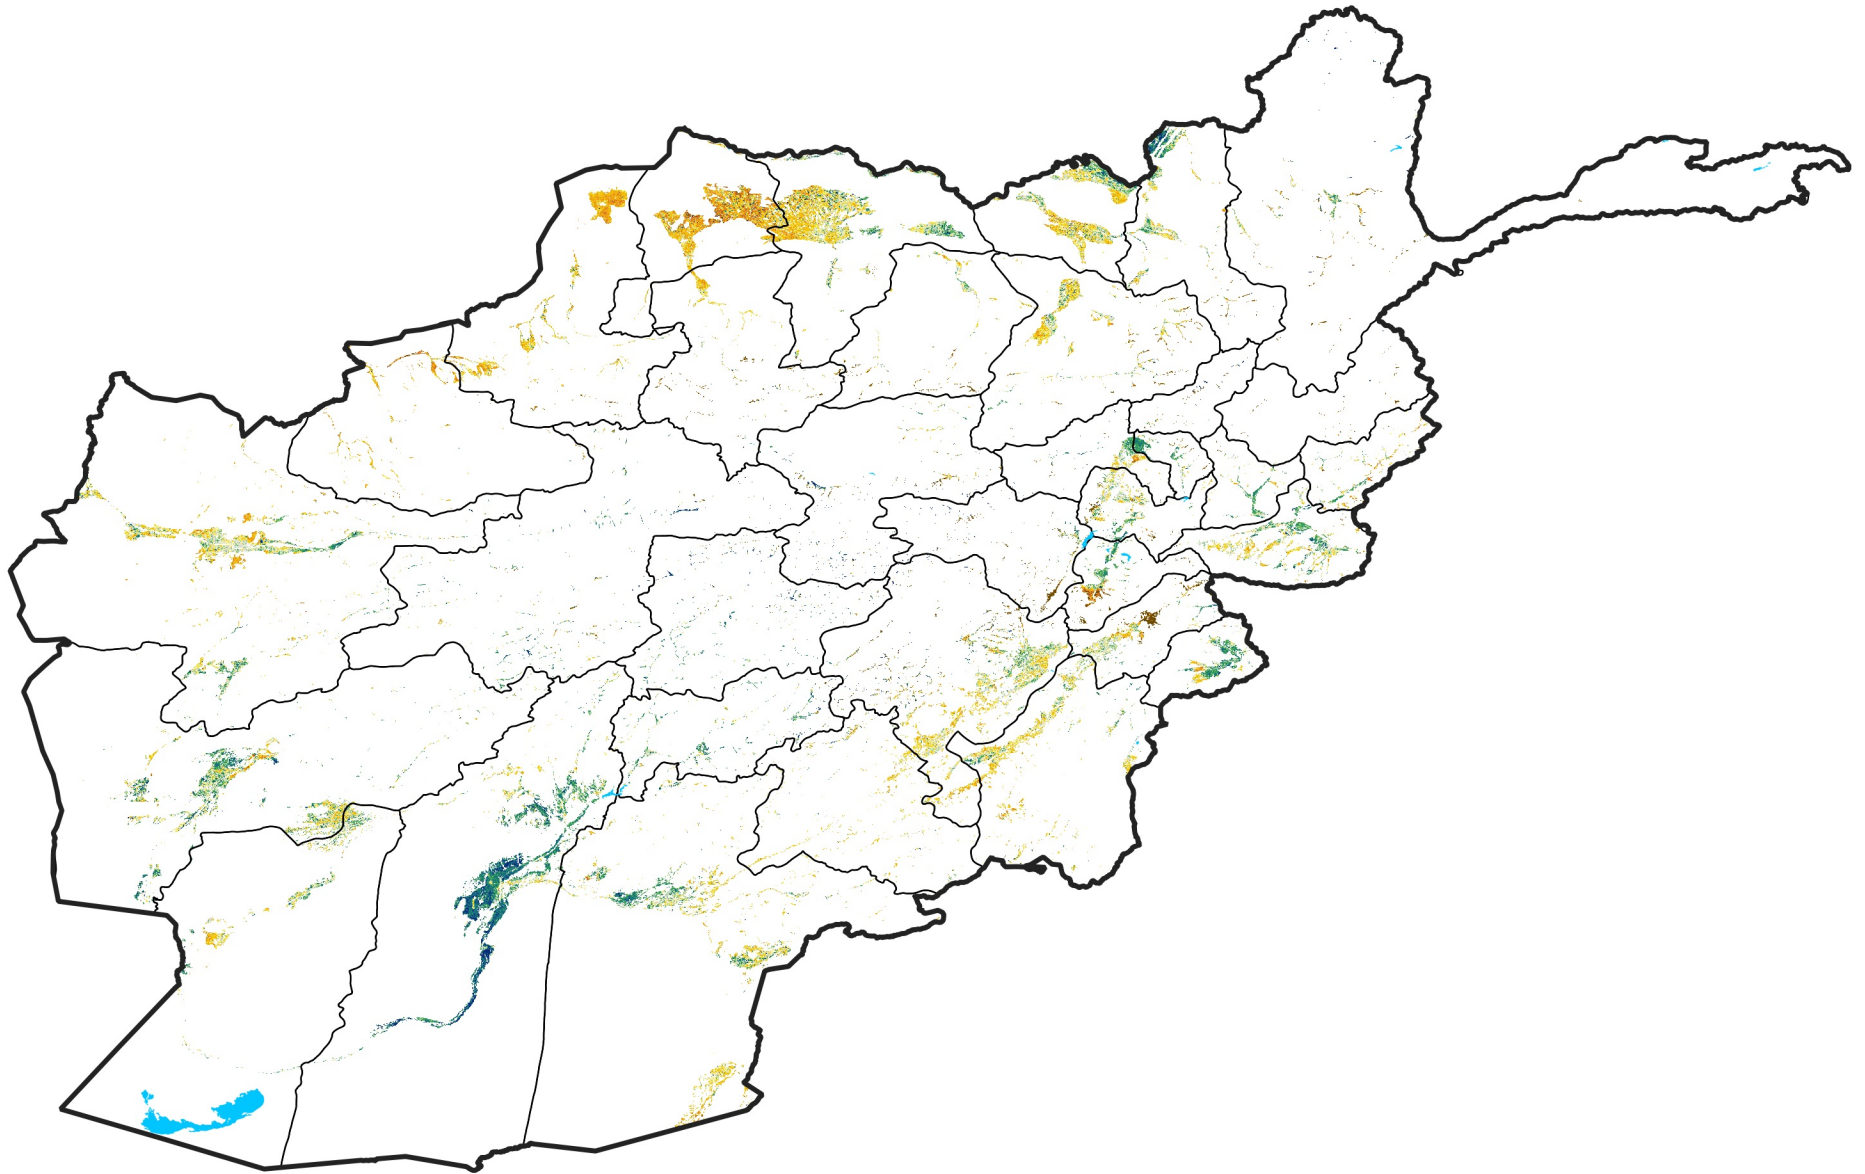

Afghanistan Irrigated Agricultural Areas

Percent of Mean NDVI

2017 / mean (2003 - 2022)

Period 04 / February 01 - 10, 2017

Percent of Normal