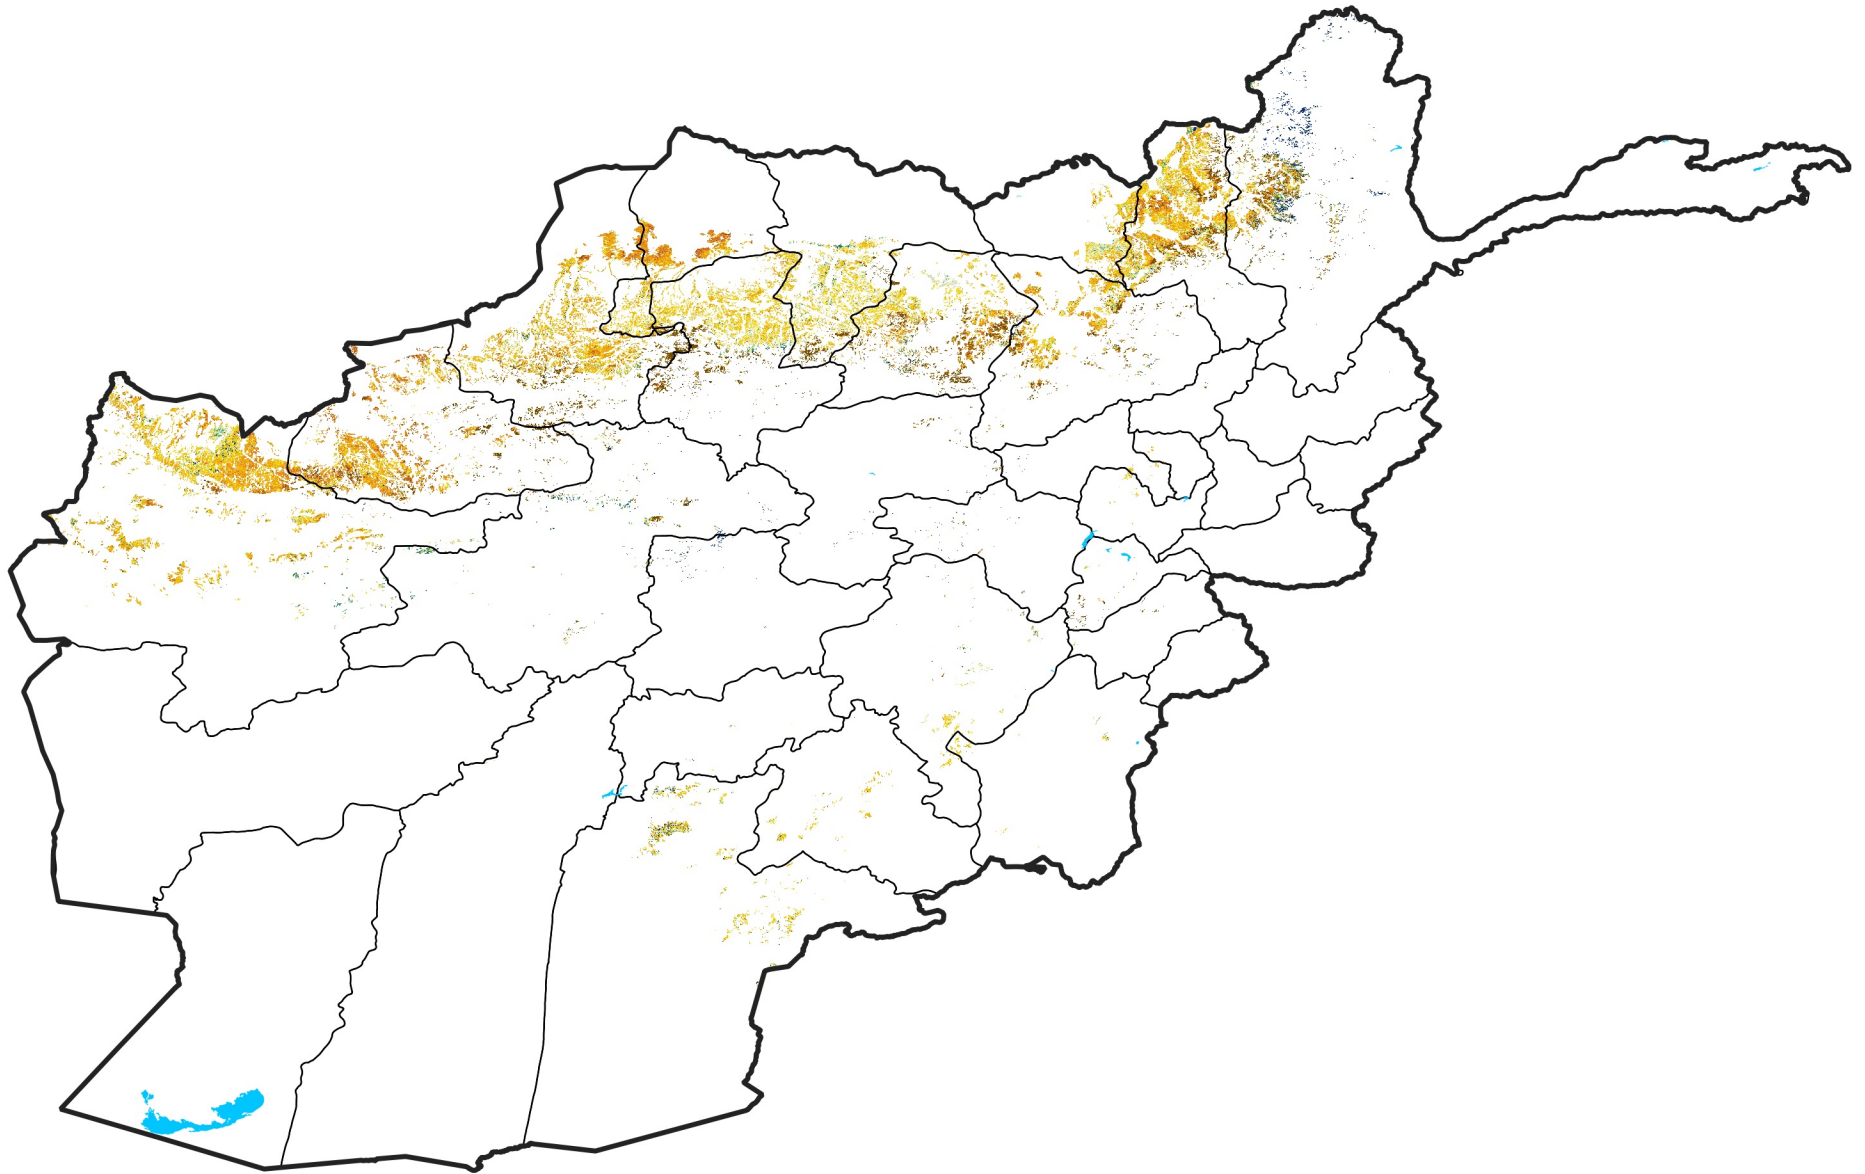

Afghanistan Rainfed Agricultural Areas

Percent of Mean NDVI

2017 / mean (2003 - 2022)

Period 04 / February 01 - 10, 2017

Percent of Normal