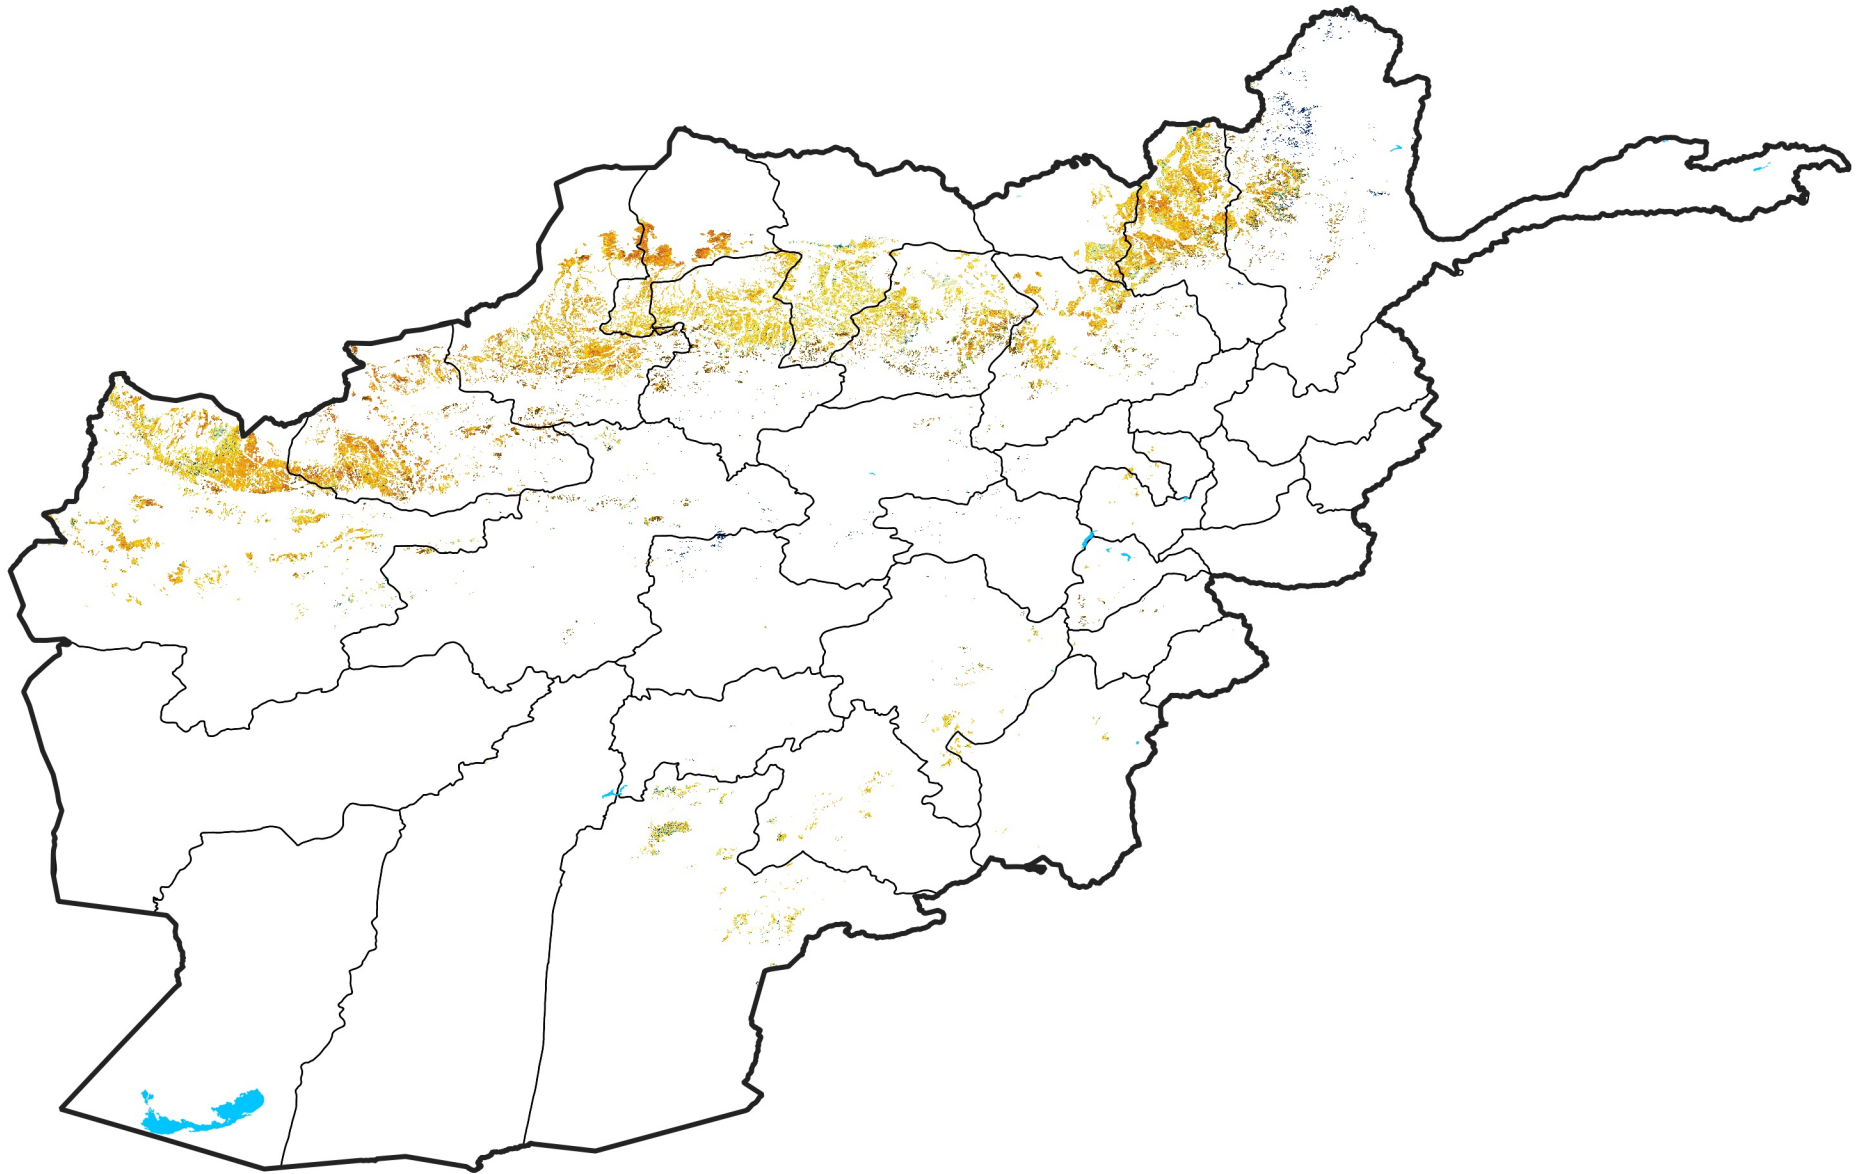

Afghanistan Rainfed Agricultural Areas

Percent of Mean NDVI

2017 / mean (2003 - 2022)

Period 05 / February 11 - 20, 2017

Percent of Normal