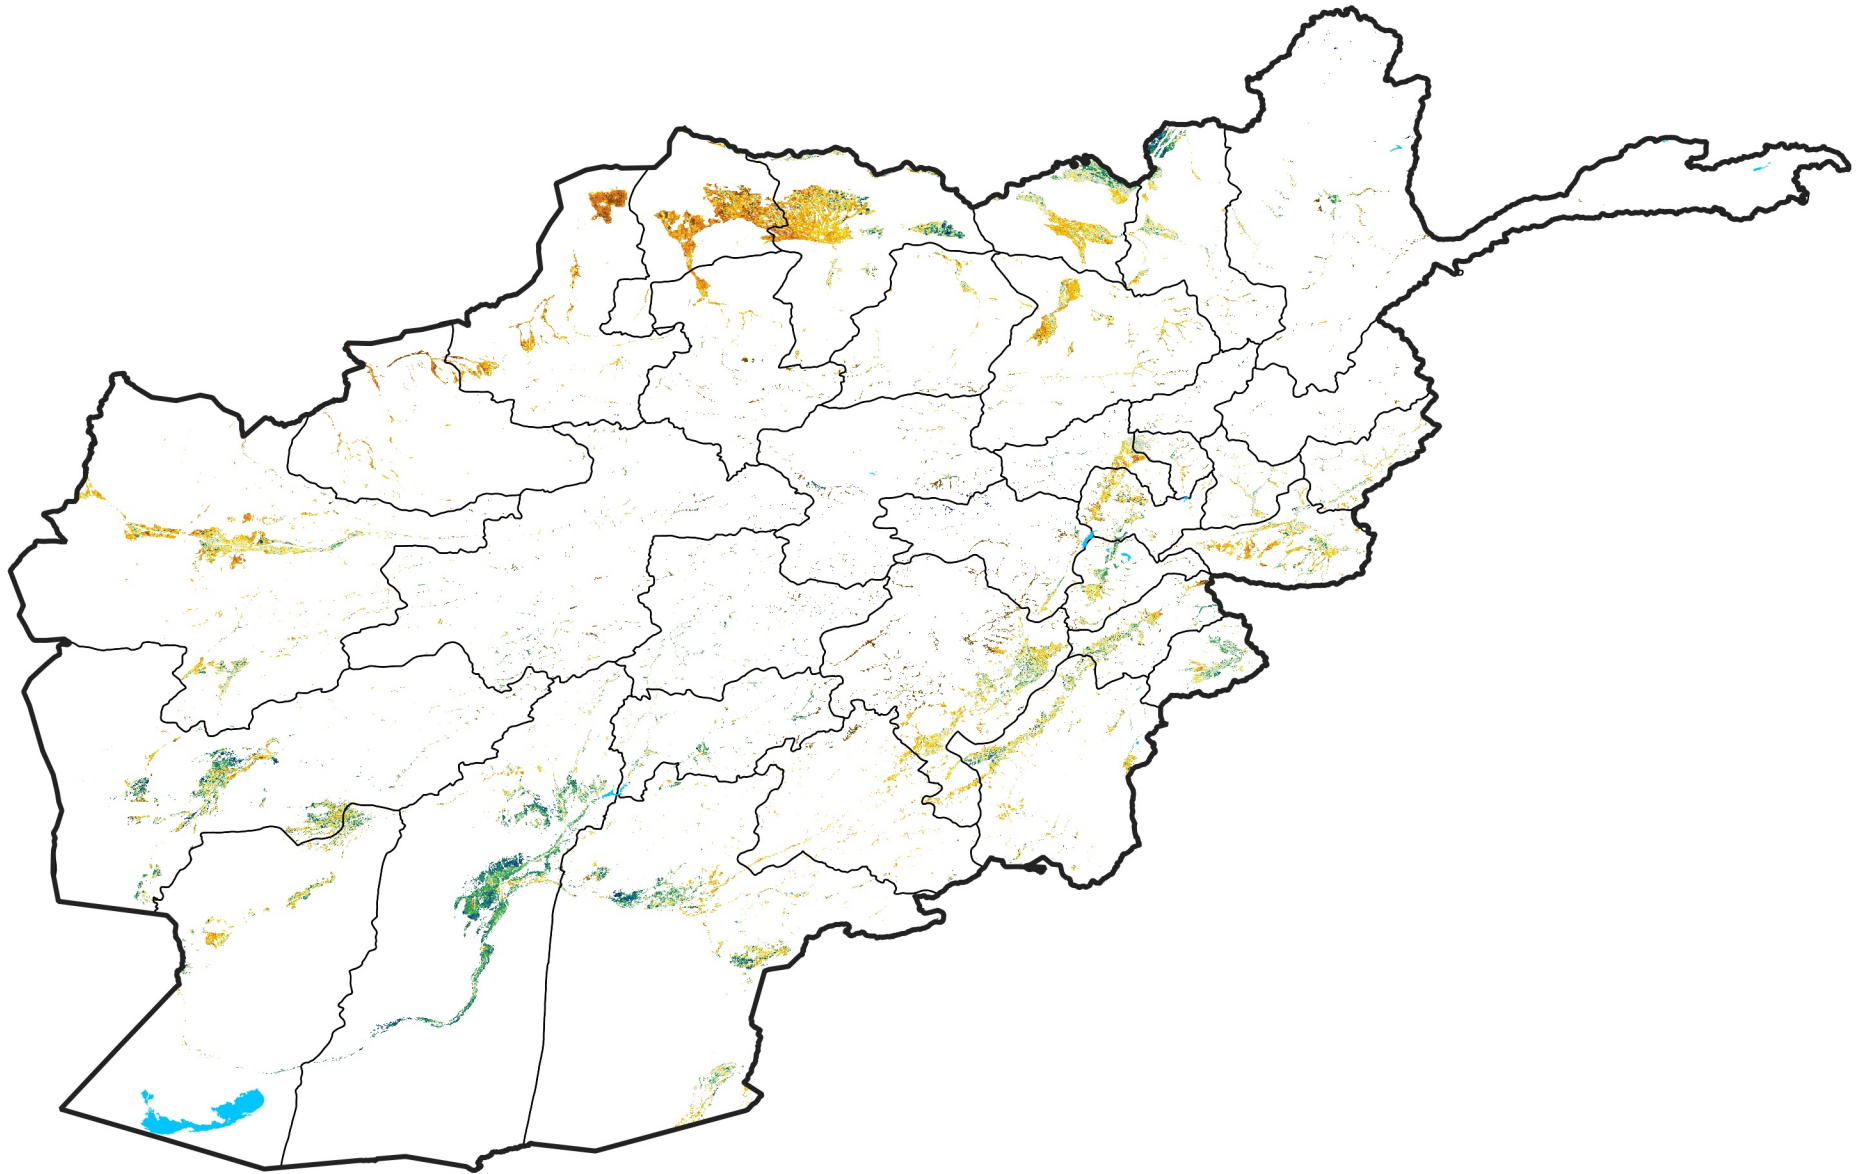

Afghanistan Irrigated Agricultural Areas

Percent of Mean NDVI

2017 / mean (2003 - 2022)

Period 07 / March 01 - 10, 2017

Percent of Normal