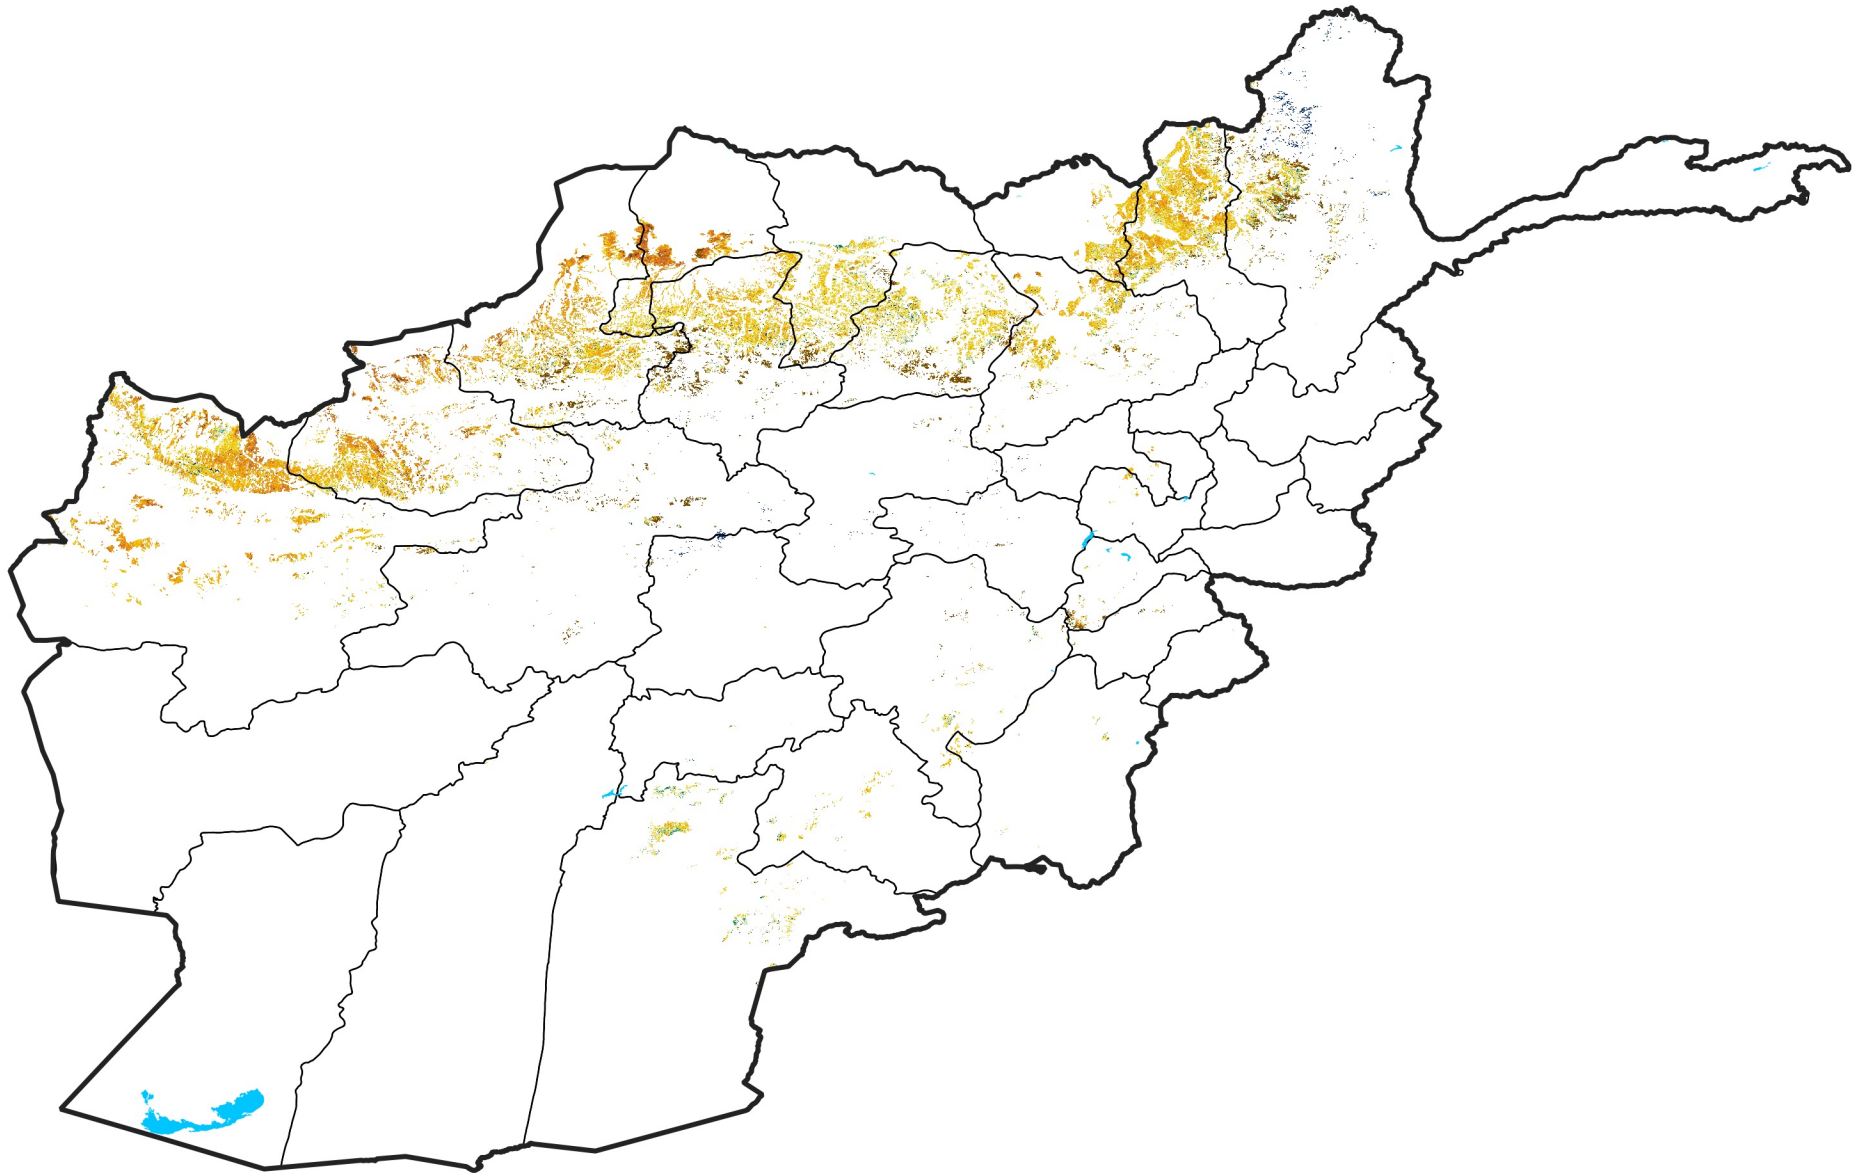

Afghanistan Rainfed Agricultural Areas

Percent of Mean NDVI

2017 / mean (2003 - 2022)

Period 07 / March 01 - 10, 2017

Percent of Normal