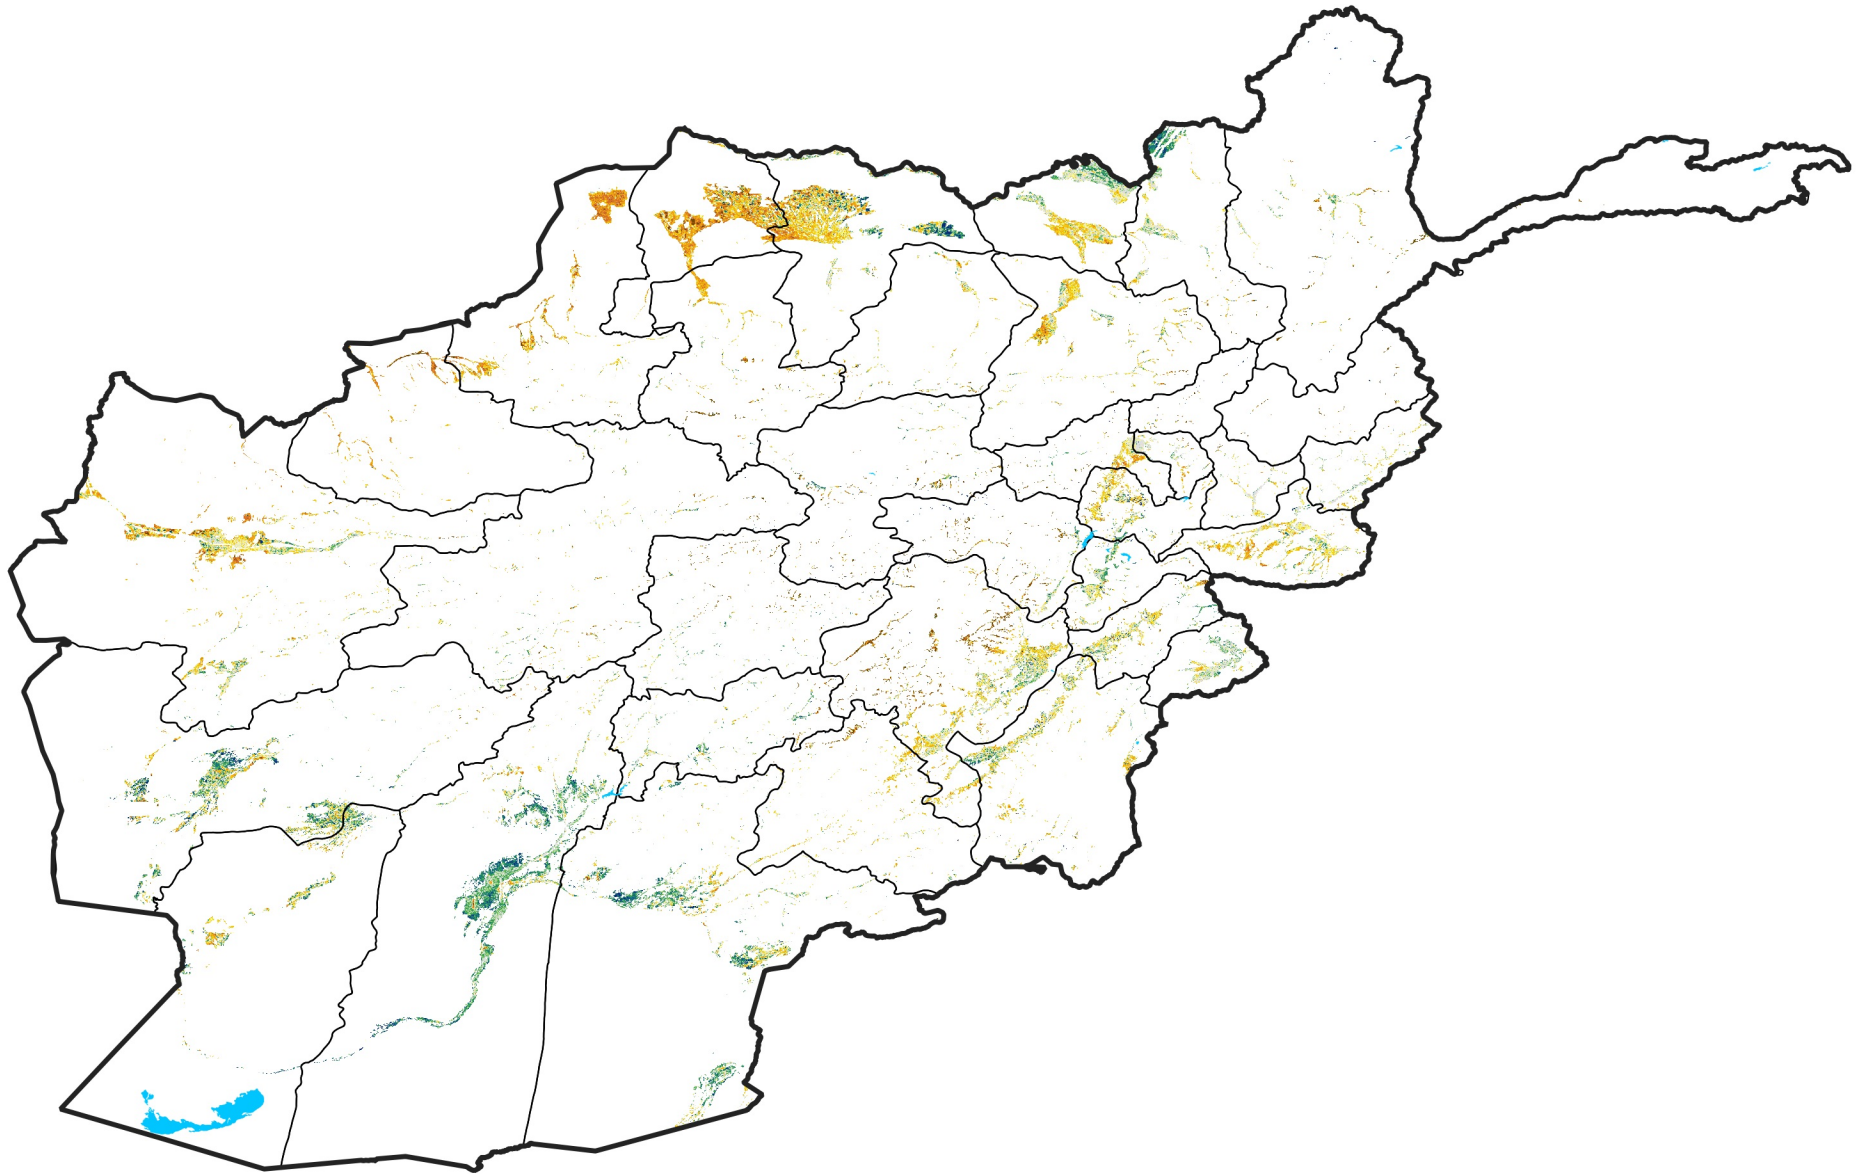

Afghanistan Irrigated Agricultural Areas

Percent of Mean NDVI

2017 / mean (2003 - 2022)

Period 08 / March 11 - 20, 2017

Percent of Normal