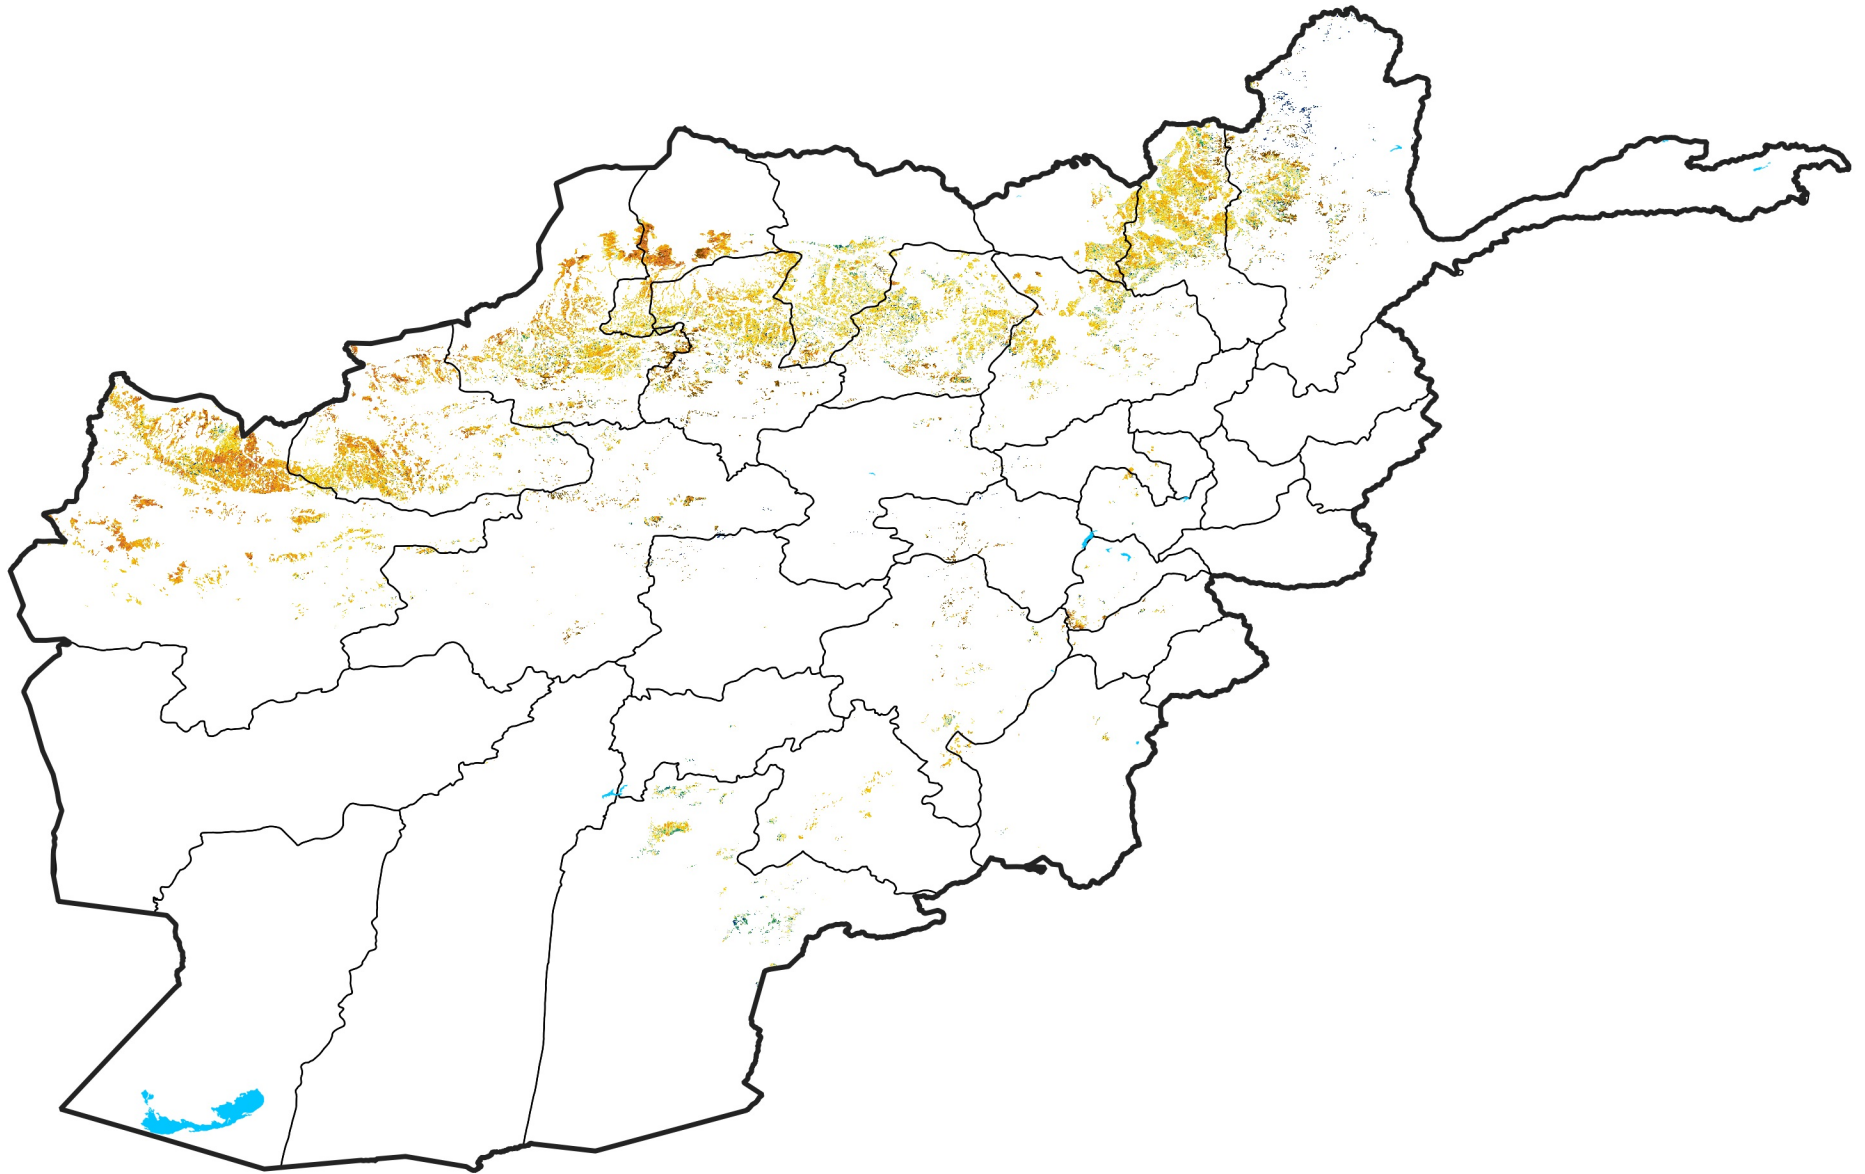

Afghanistan Rainfed Agricultural Areas

Percent of Mean NDVI

2017 / mean (2003 - 2022)

Period 08 / March 11 - 20, 2017

Percent of Normal