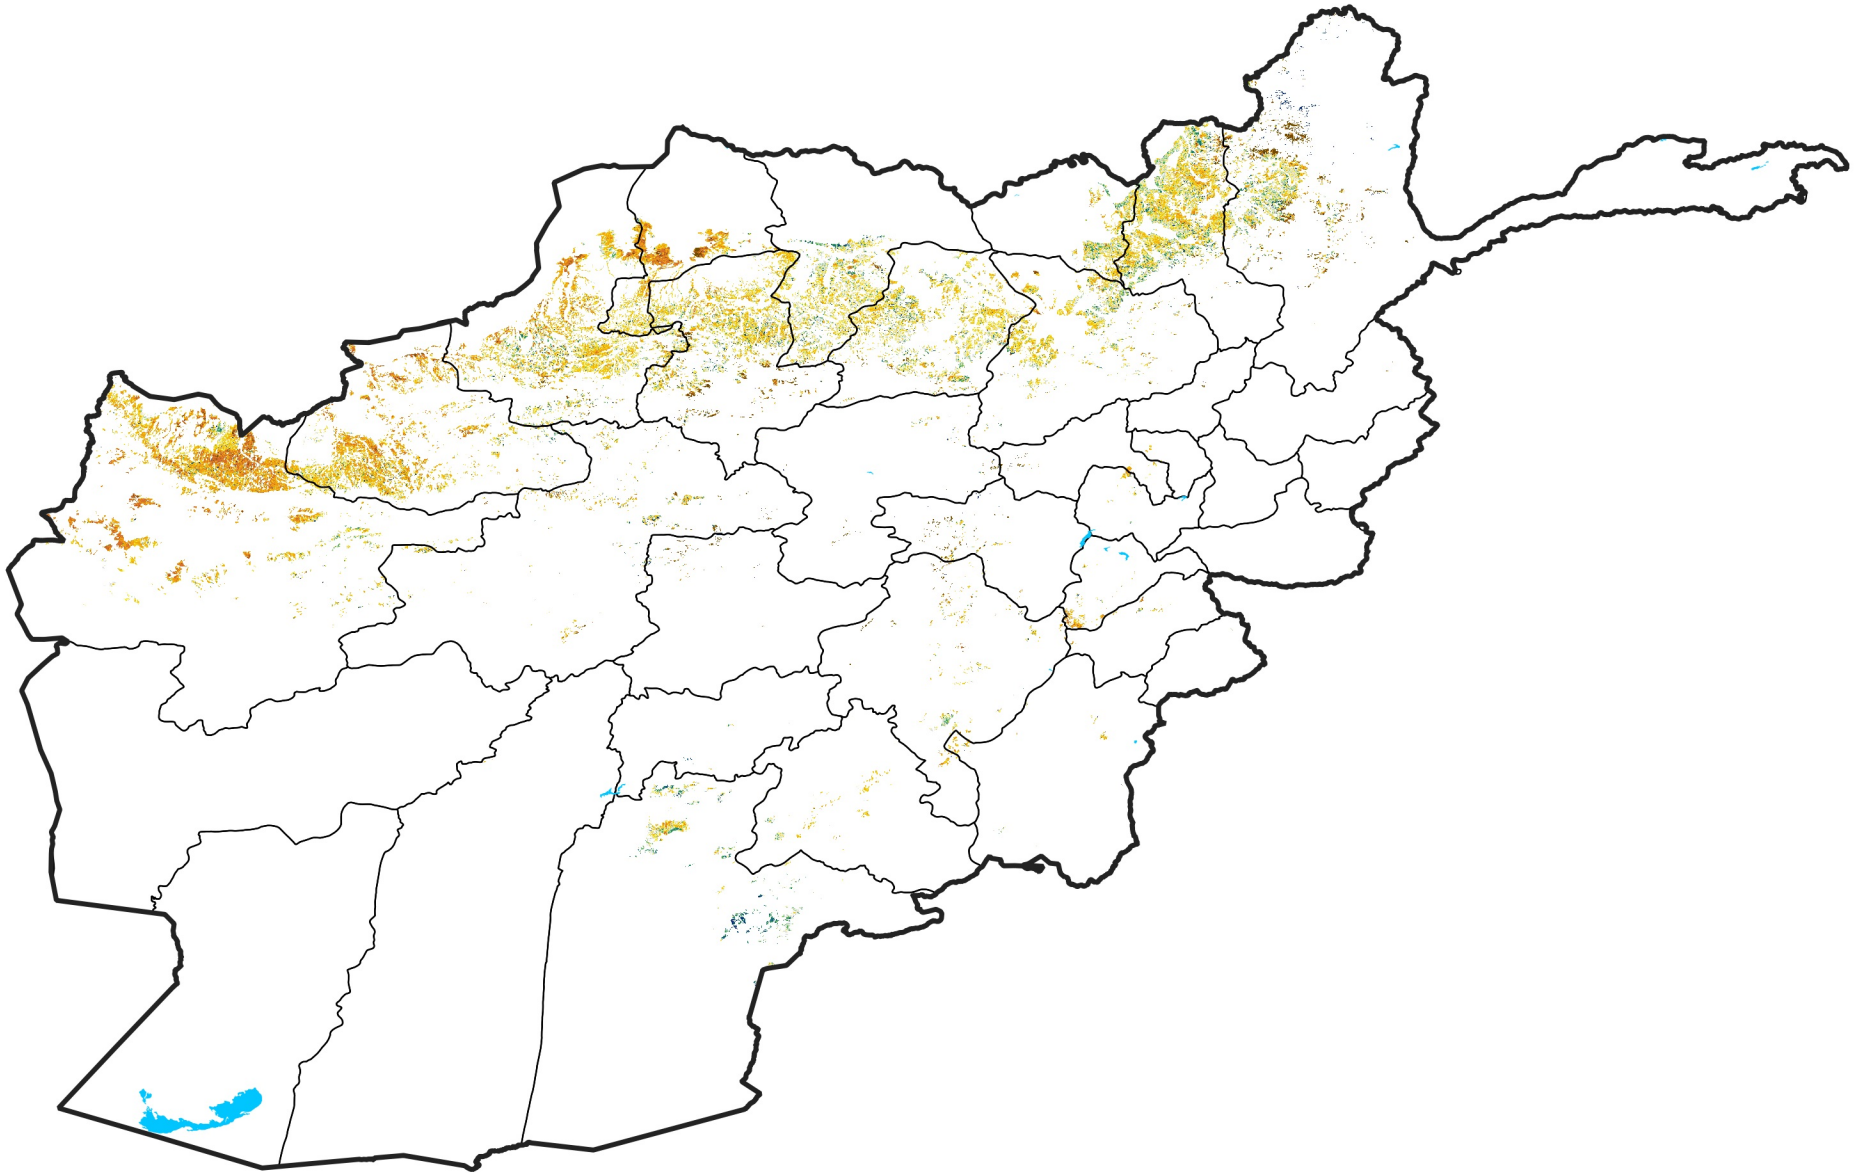

Afghanistan Rainfed Agricultural Areas

Percent of Mean NDVI

2017 / mean (2003 - 2022)

Period 09 / March 21 - 31, 2017

Percent of Normal