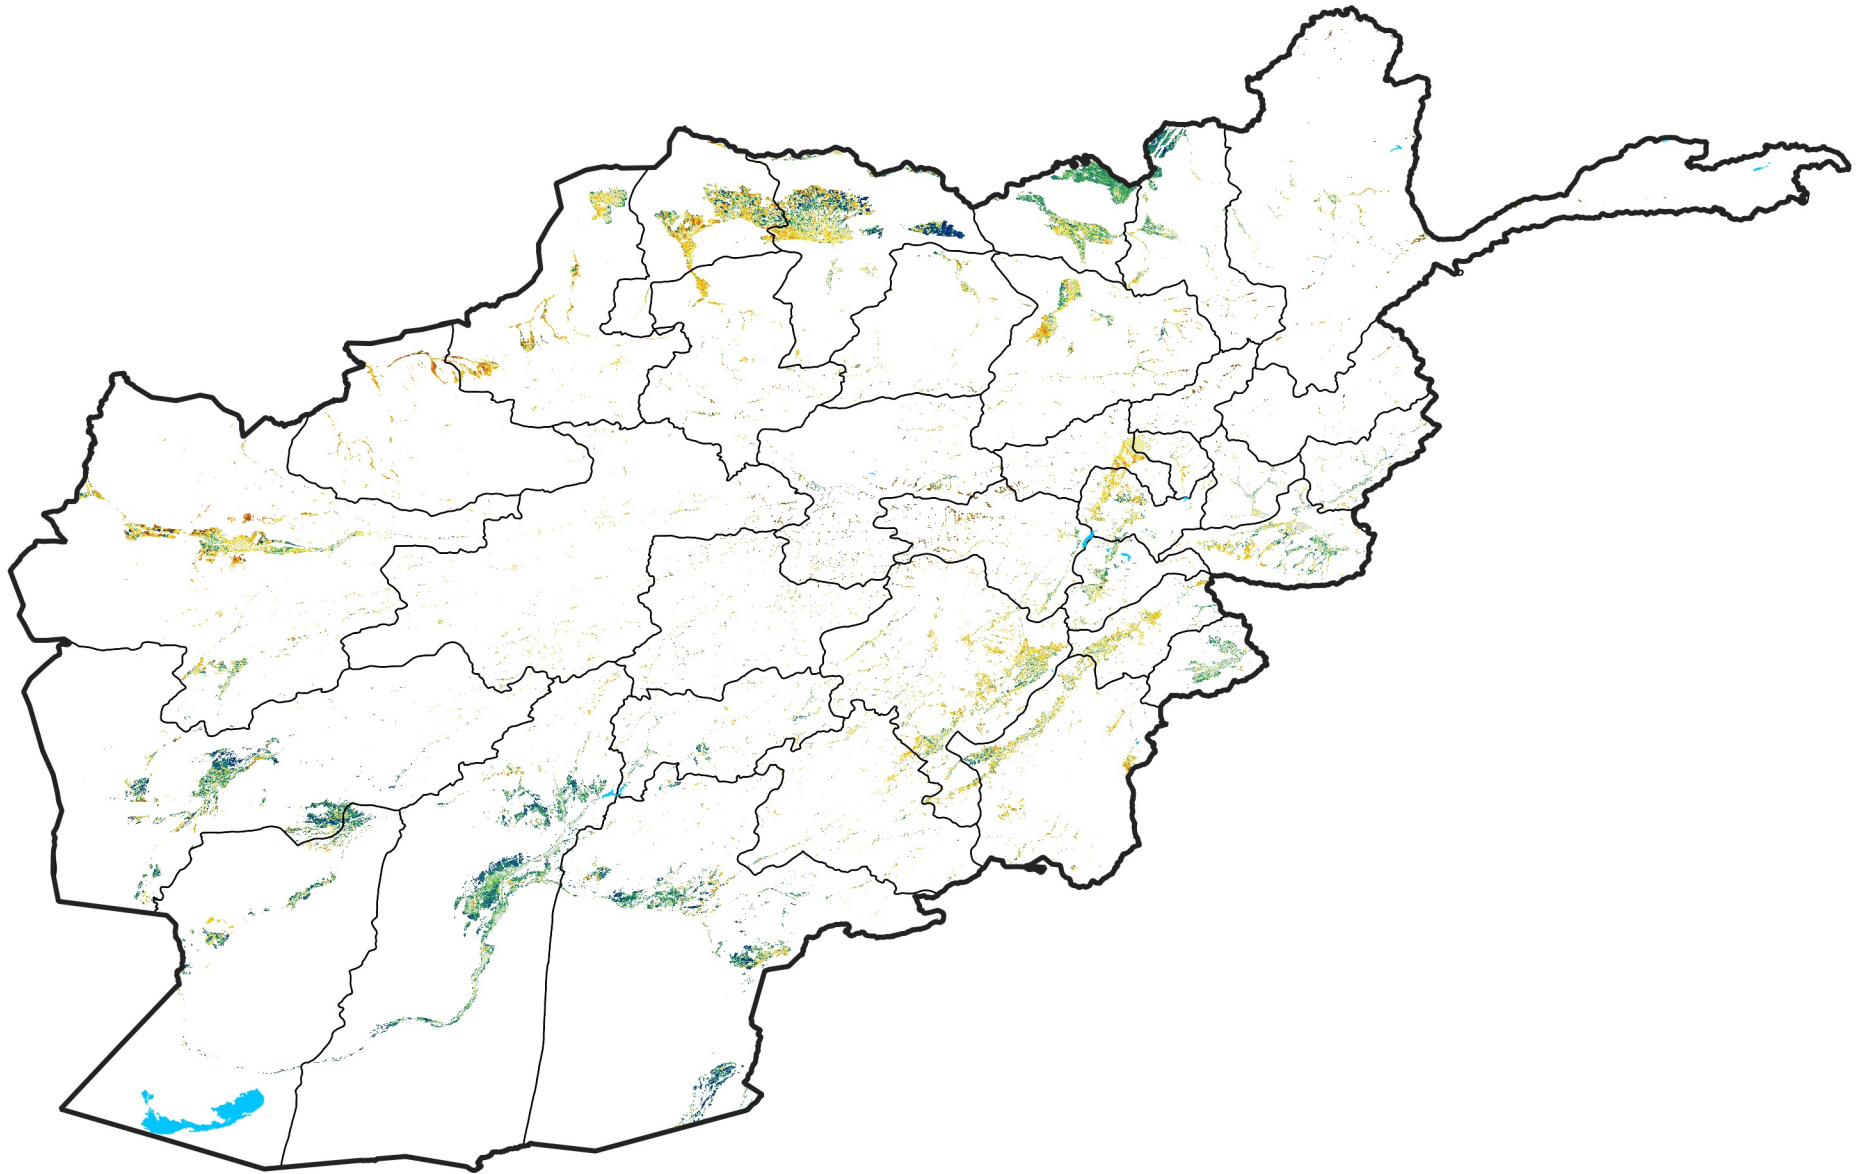

Afghanistan Irrigated Agricultural Areas

Percent of Mean NDVI

2017 / mean (2003 - 2022)

Period 10 / April 01 - 10, 2017

Percent of Normal