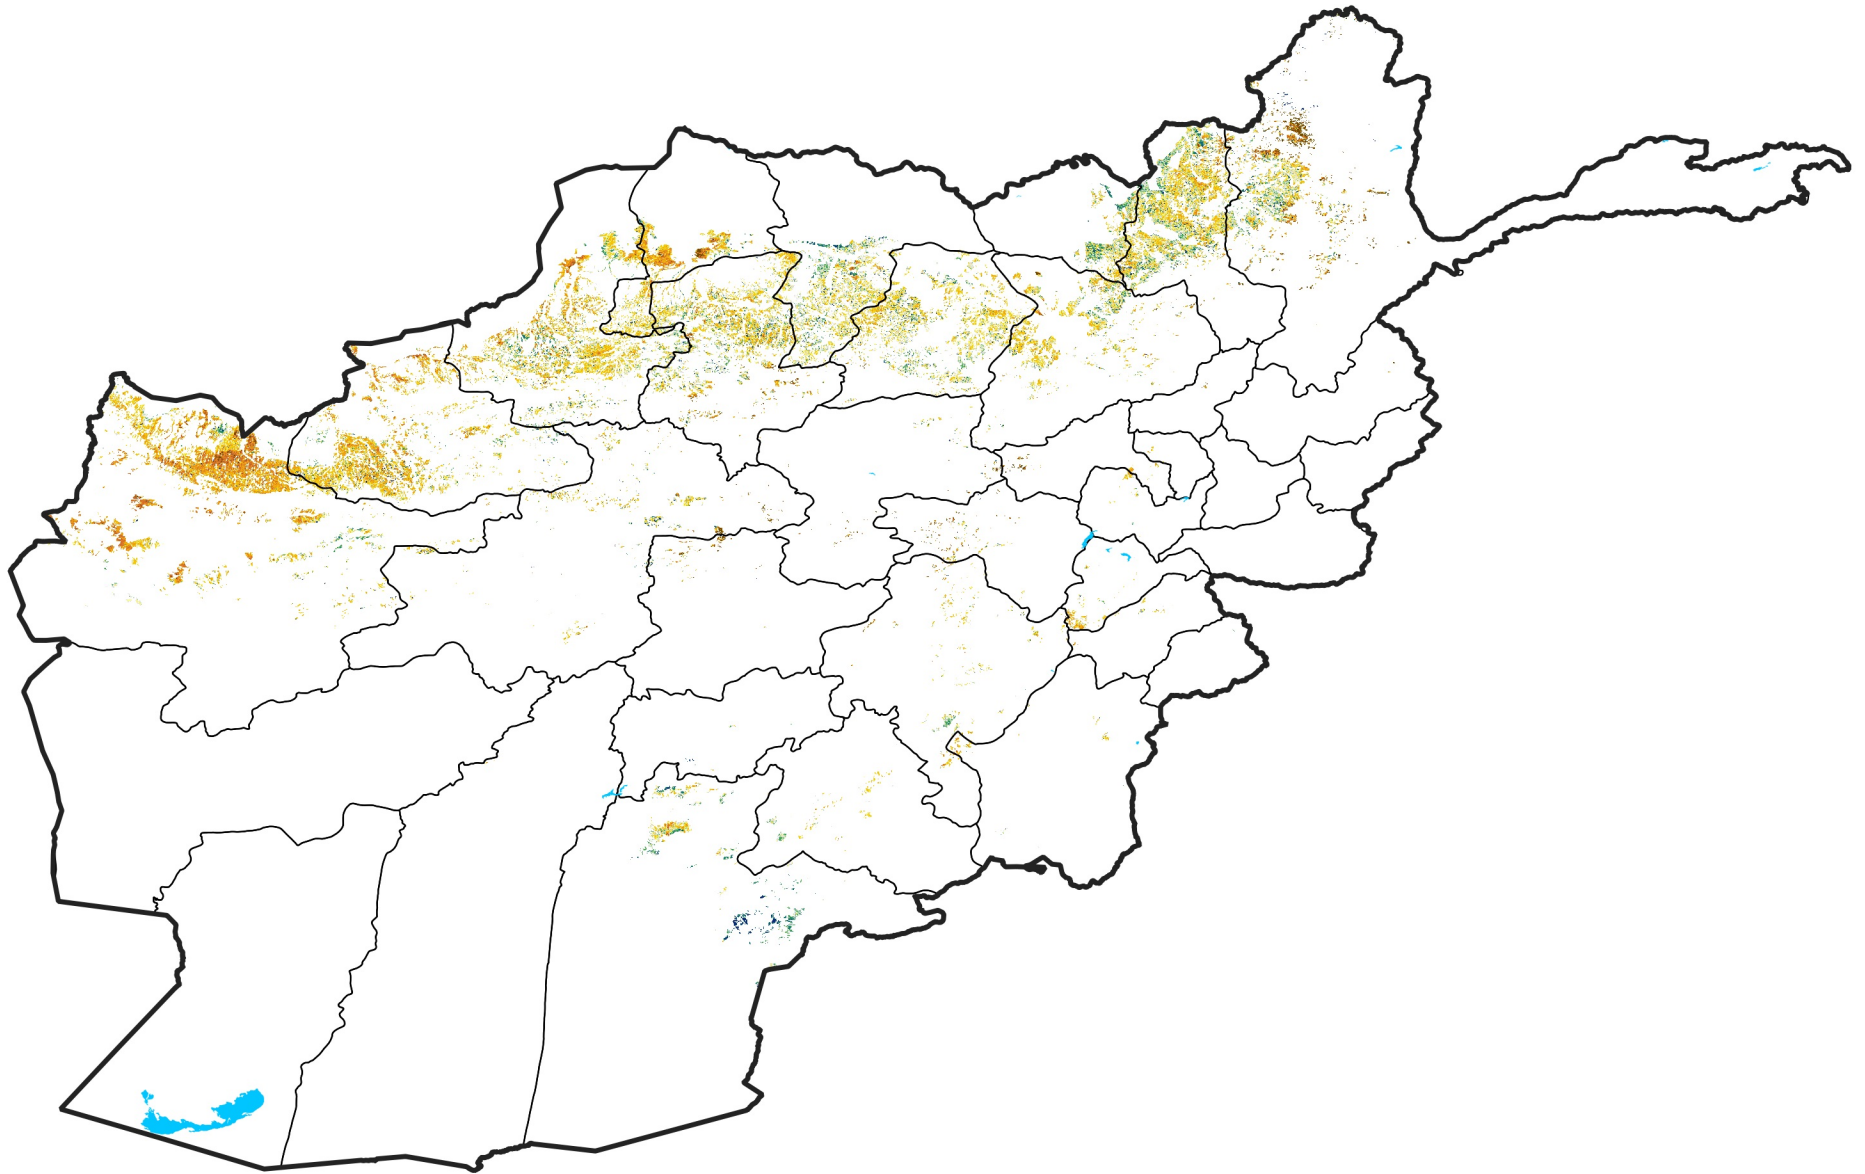

Afghanistan Rainfed Agricultural Areas

Percent of Mean NDVI

2017 / mean (2003 - 2022)

Period 10 / April 01 - 10, 2017

Percent of Normal