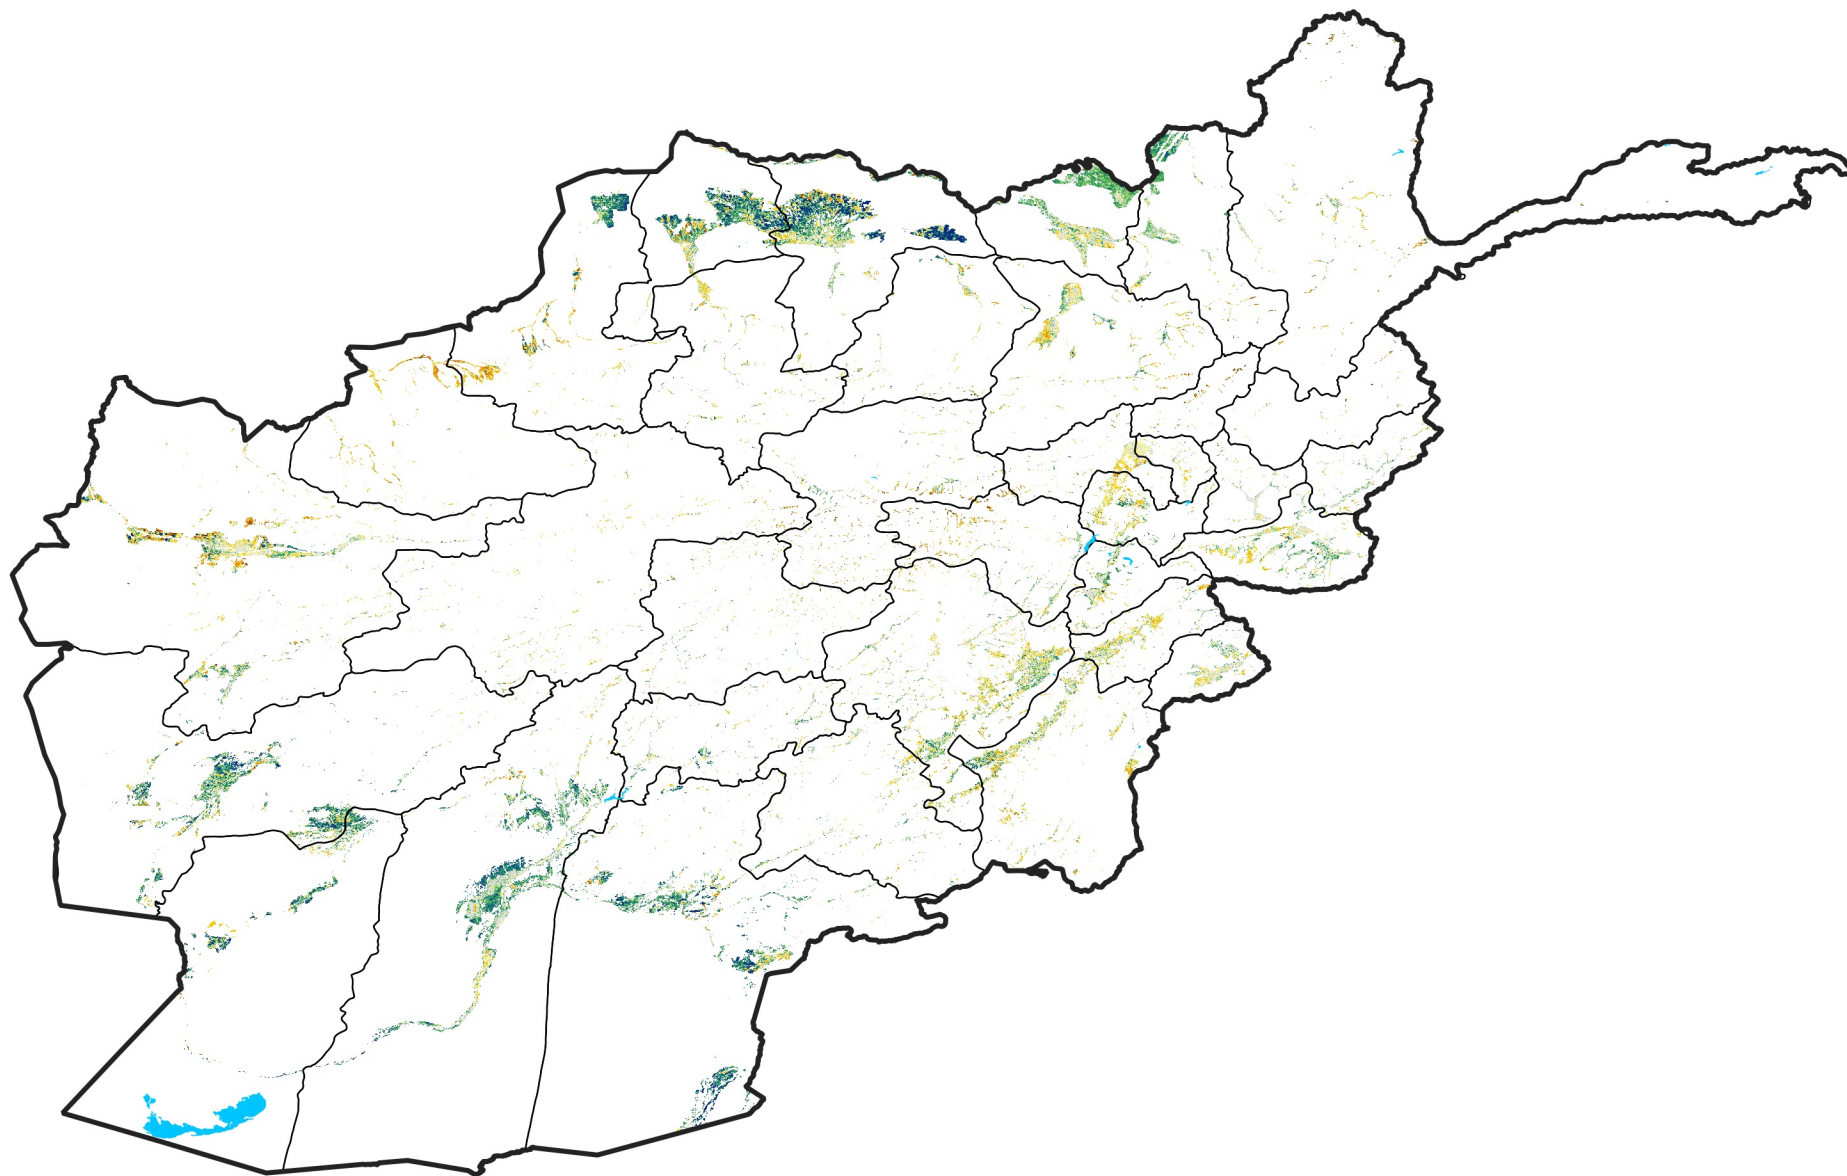

Afghanistan Irrigated Agricultural Areas

Percent of Mean NDVI

2017 / mean (2003 - 2022)

Period 11 / April 11 - 20, 2017

Percent of Normal