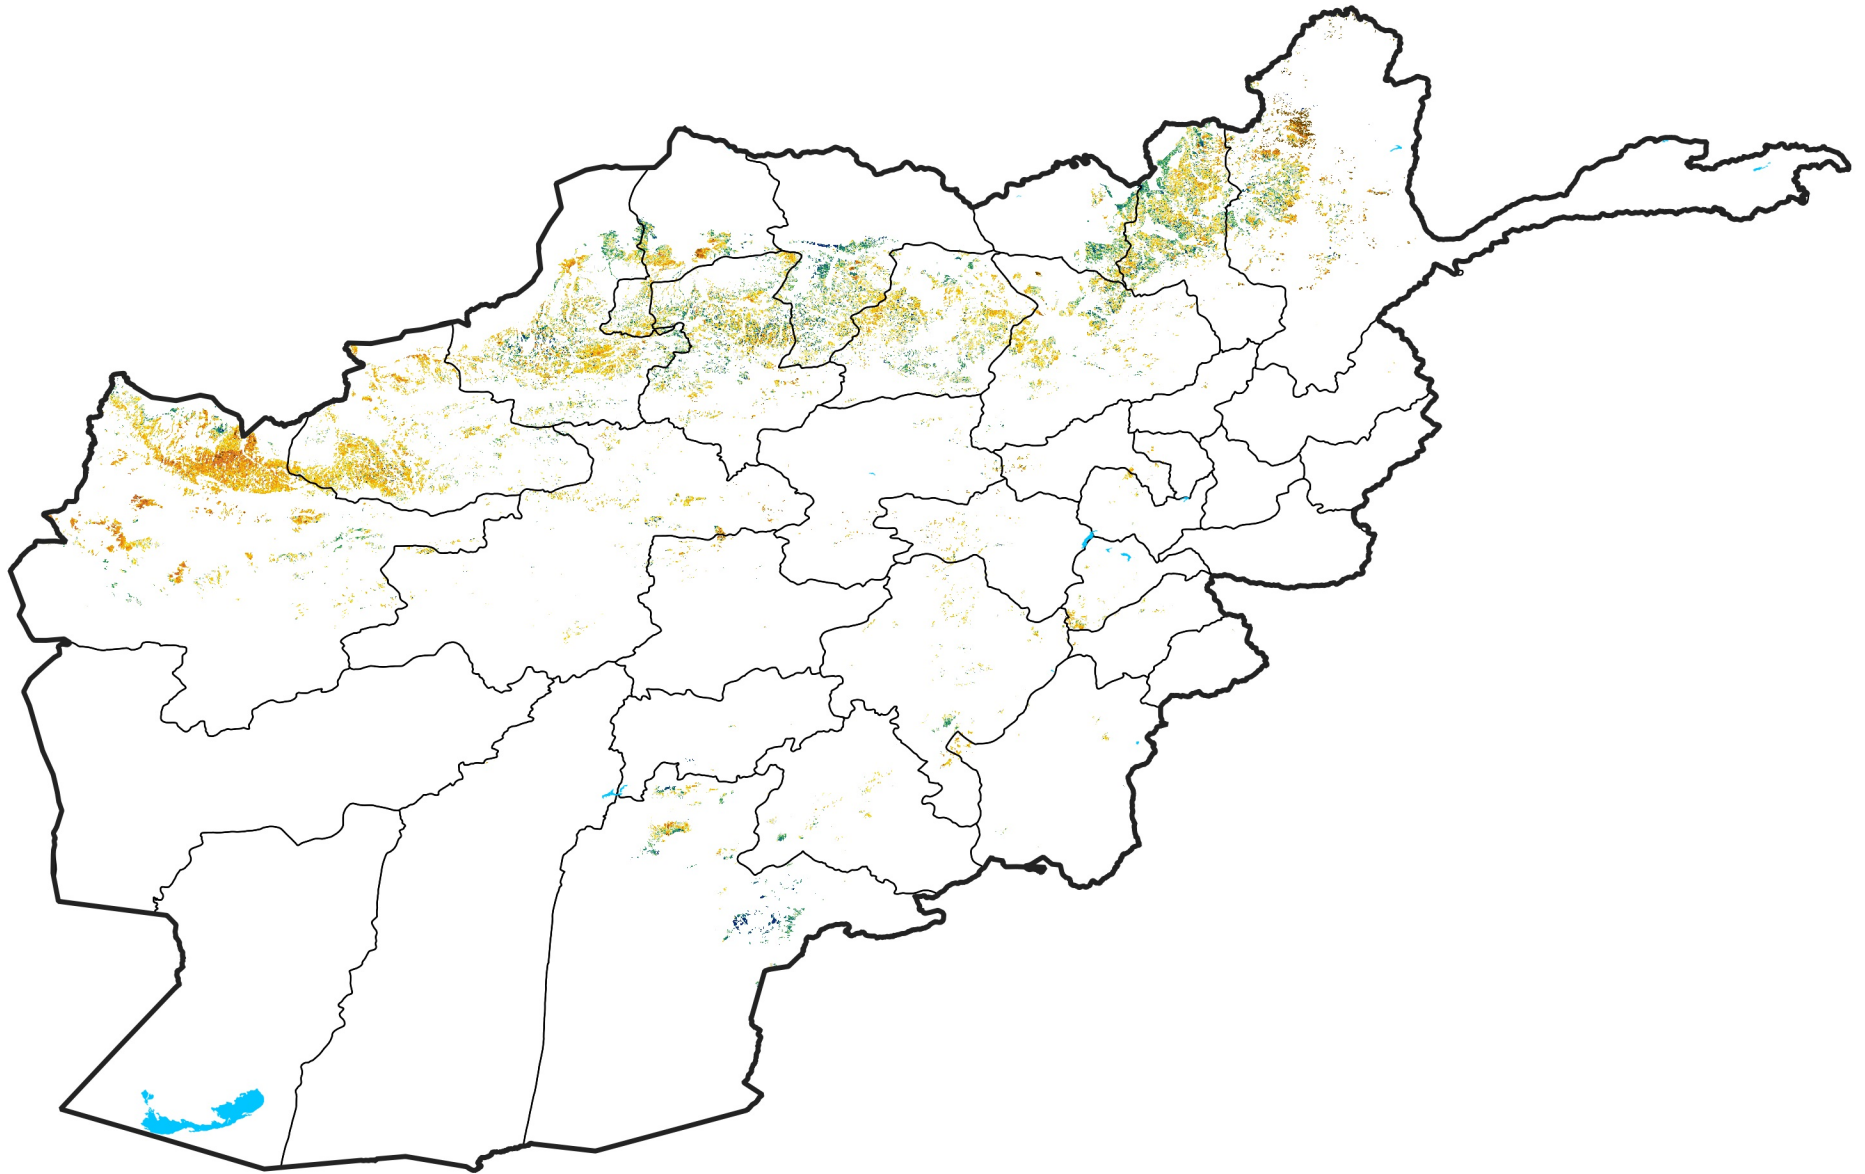

Afghanistan Rainfed Agricultural Areas

Percent of Mean NDVI

2017 / mean (2003 - 2022)

Period 11 / April 11 - 20, 2017

Percent of Normal