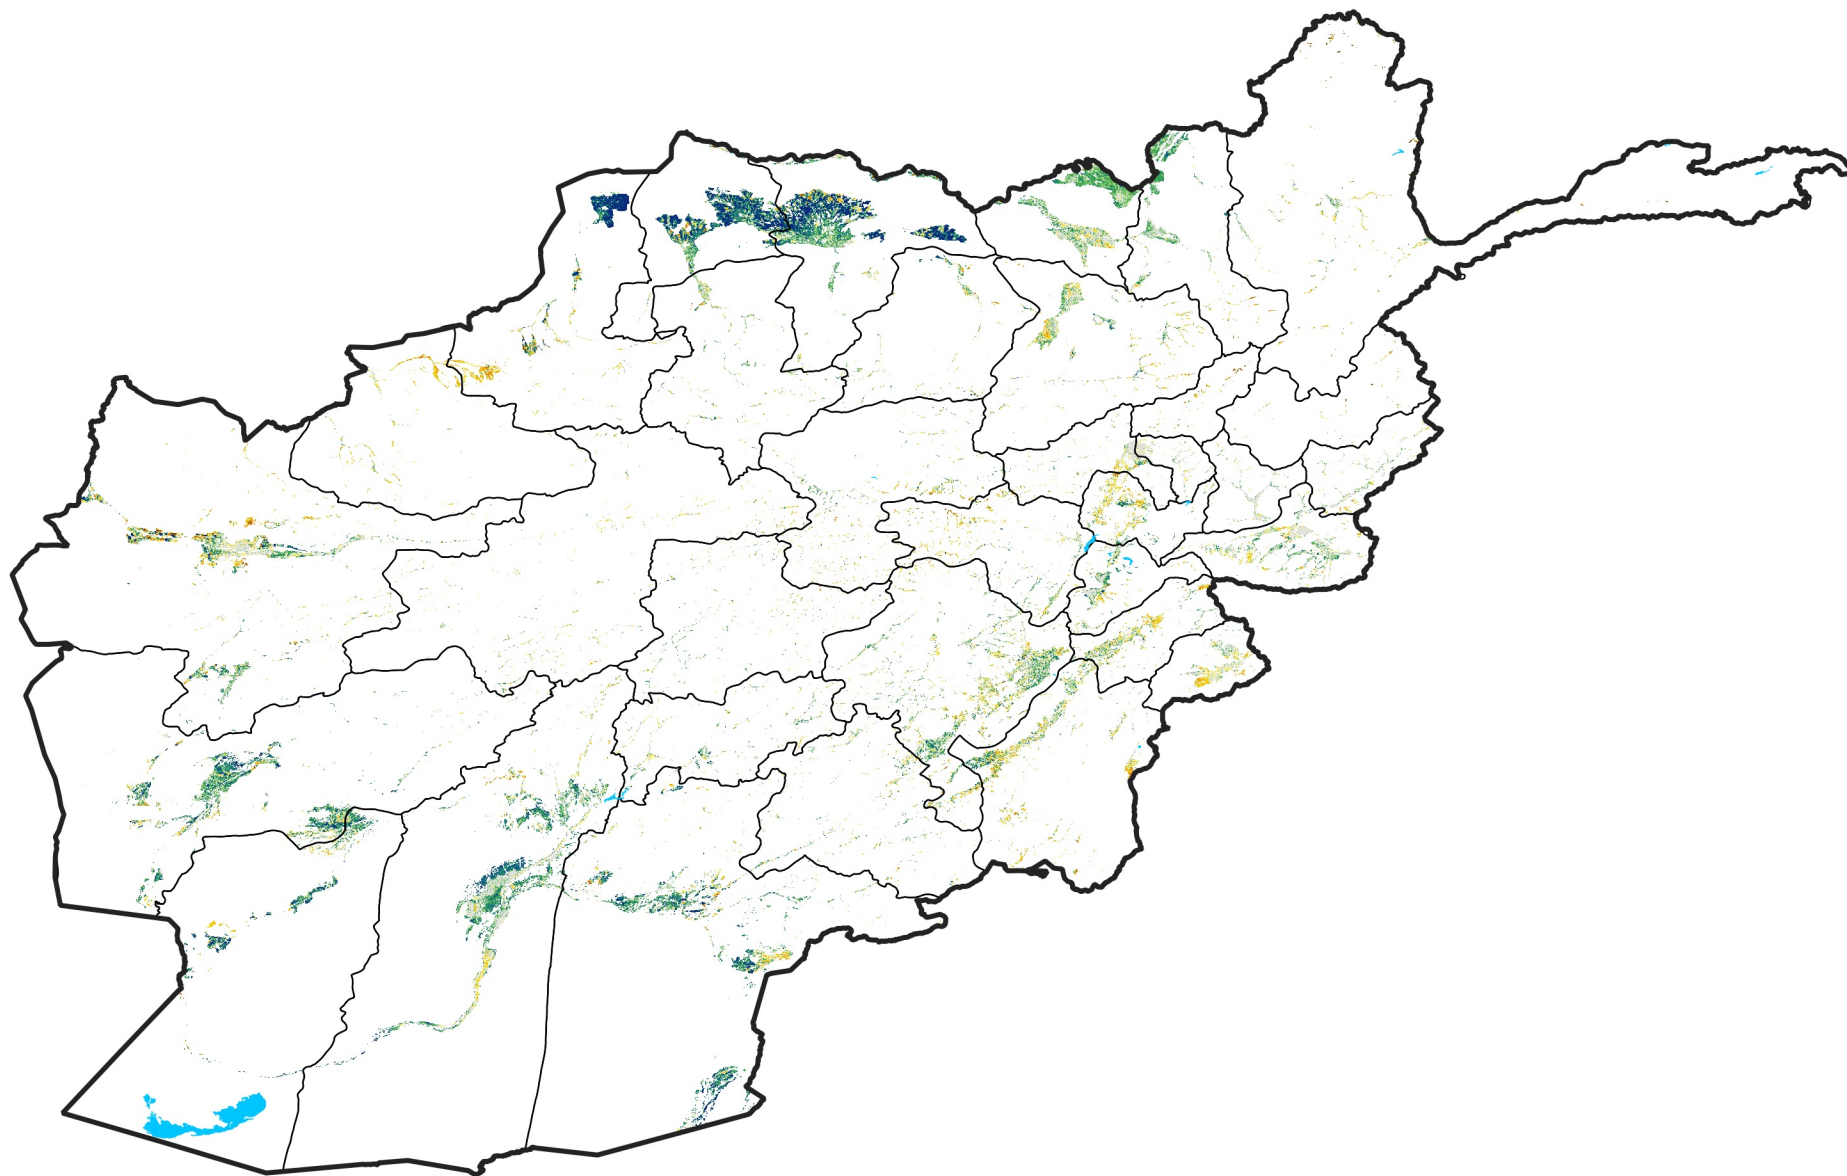

Afghanistan Irrigated Agricultural Areas

Percent of Mean NDVI

2017 / mean (2003 - 2022)

Period 12 / April 21 - 30, 2017

Percent of Normal