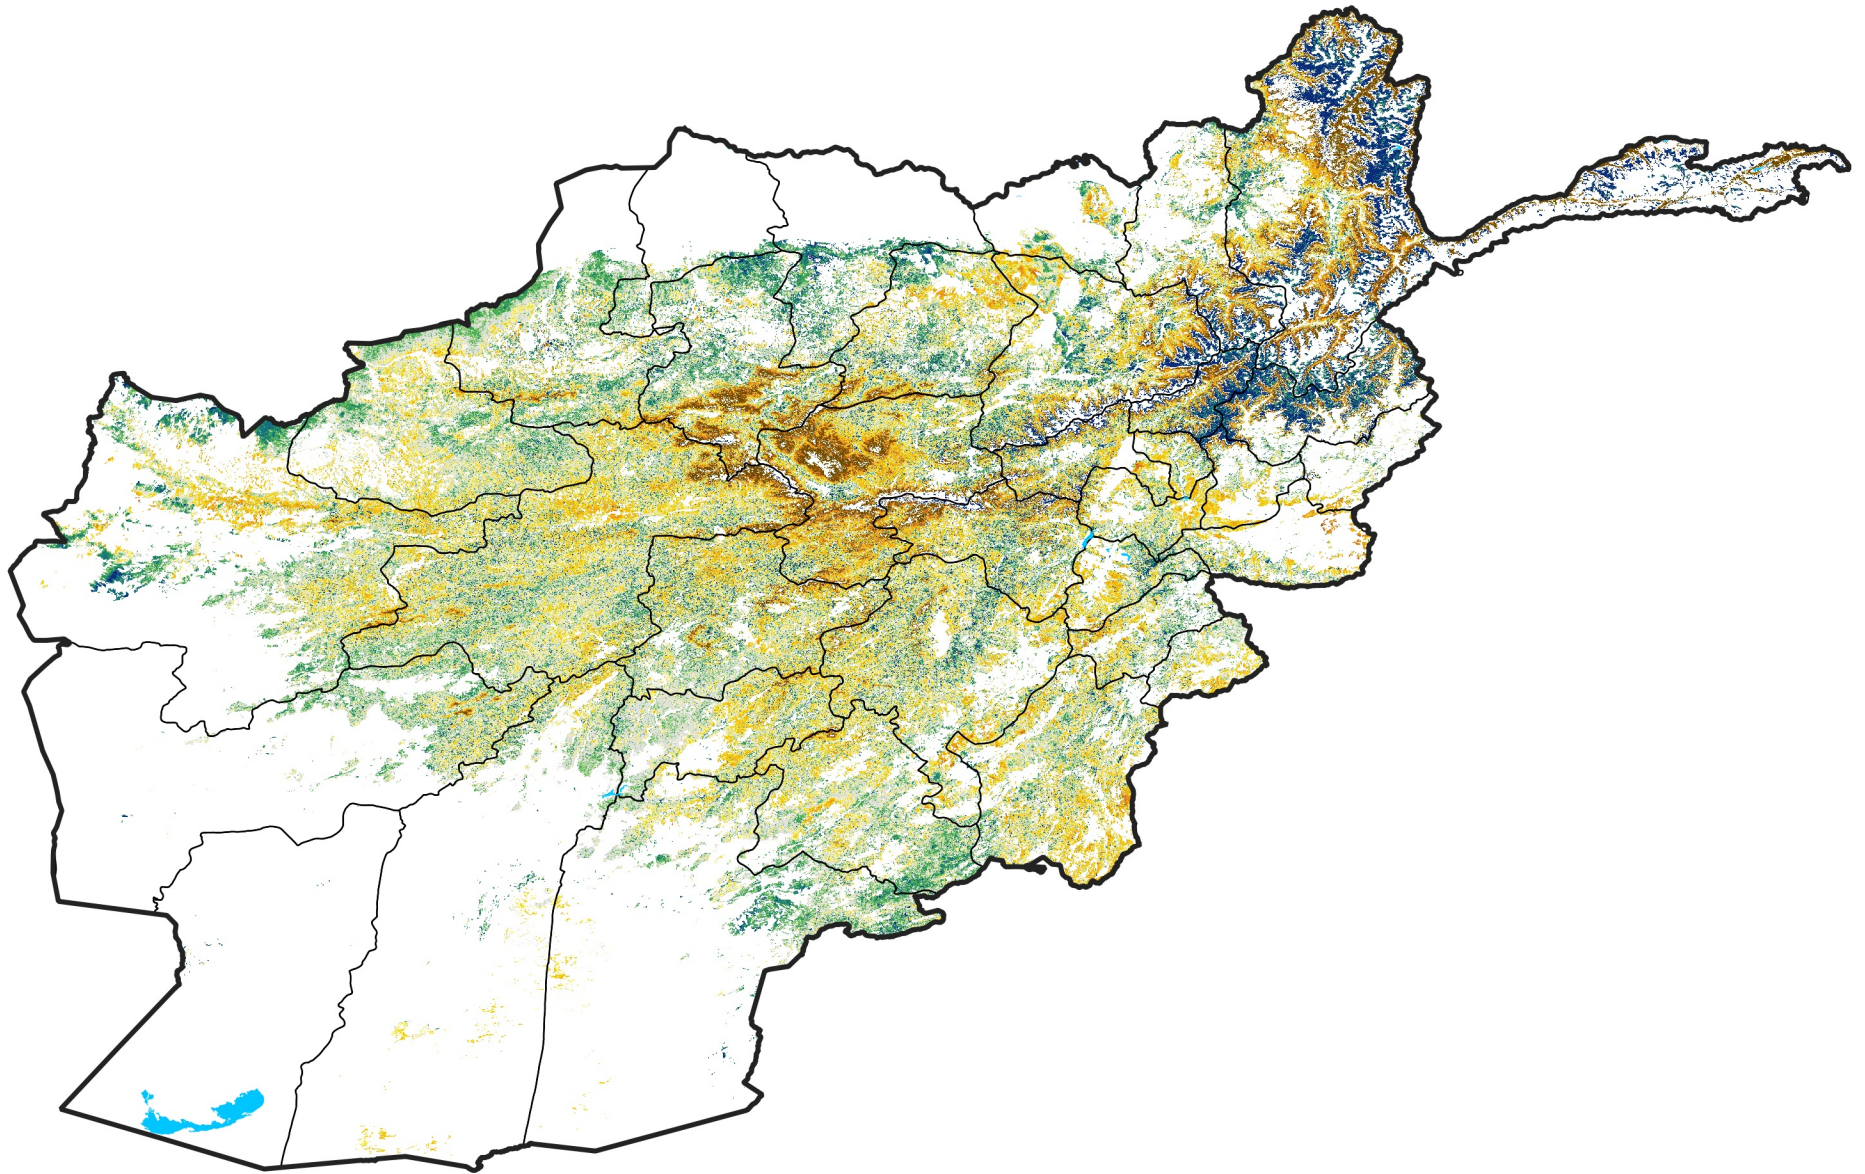

Afghanistan Rangeland Agricultural Areas

Percent of Mean NDVI

2017 / mean (2003 - 2022)

Period 12 / April 21 - 30, 2017

Percent of Normal