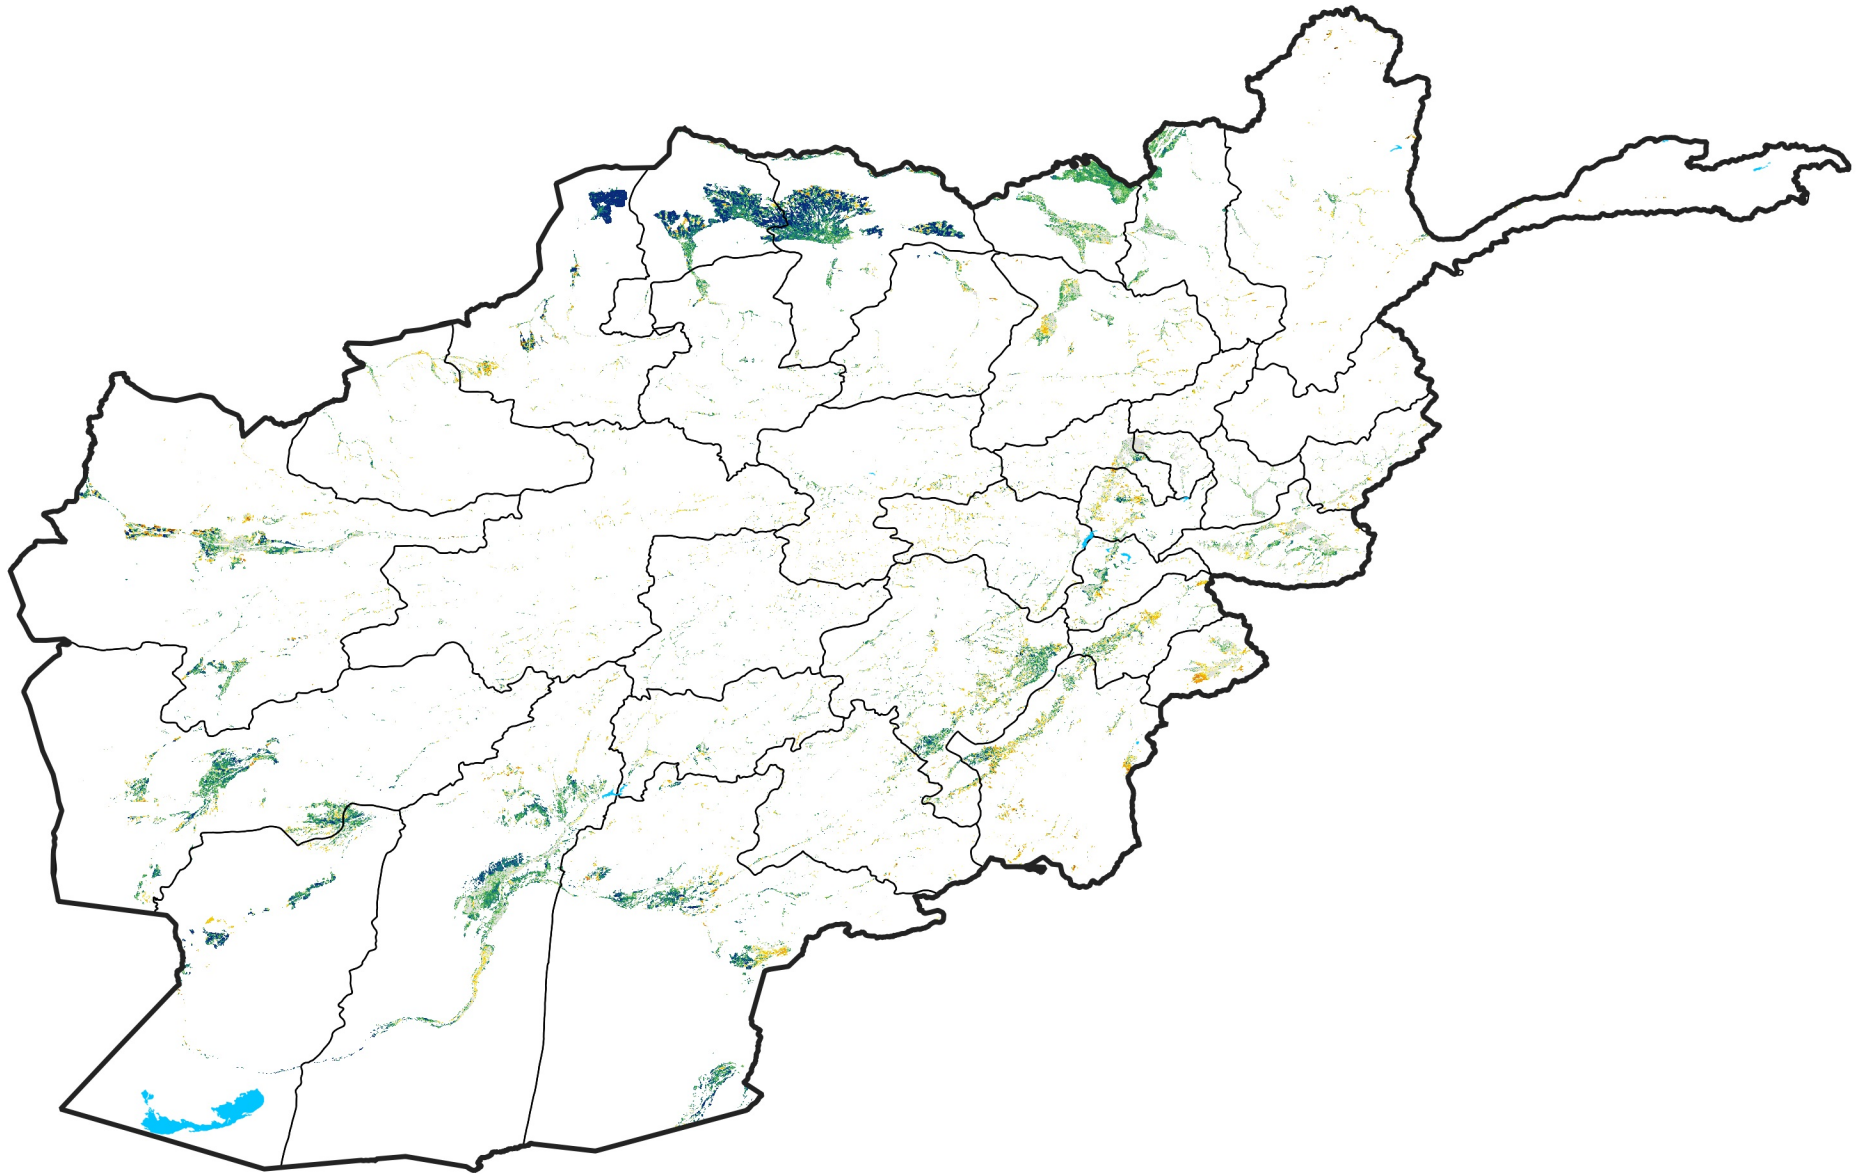

Afghanistan Irrigated Agricultural Areas

Percent of Mean NDVI

2017 / mean (2003 - 2022)

Period 13 / May 01 - 10, 2017

Percent of Normal