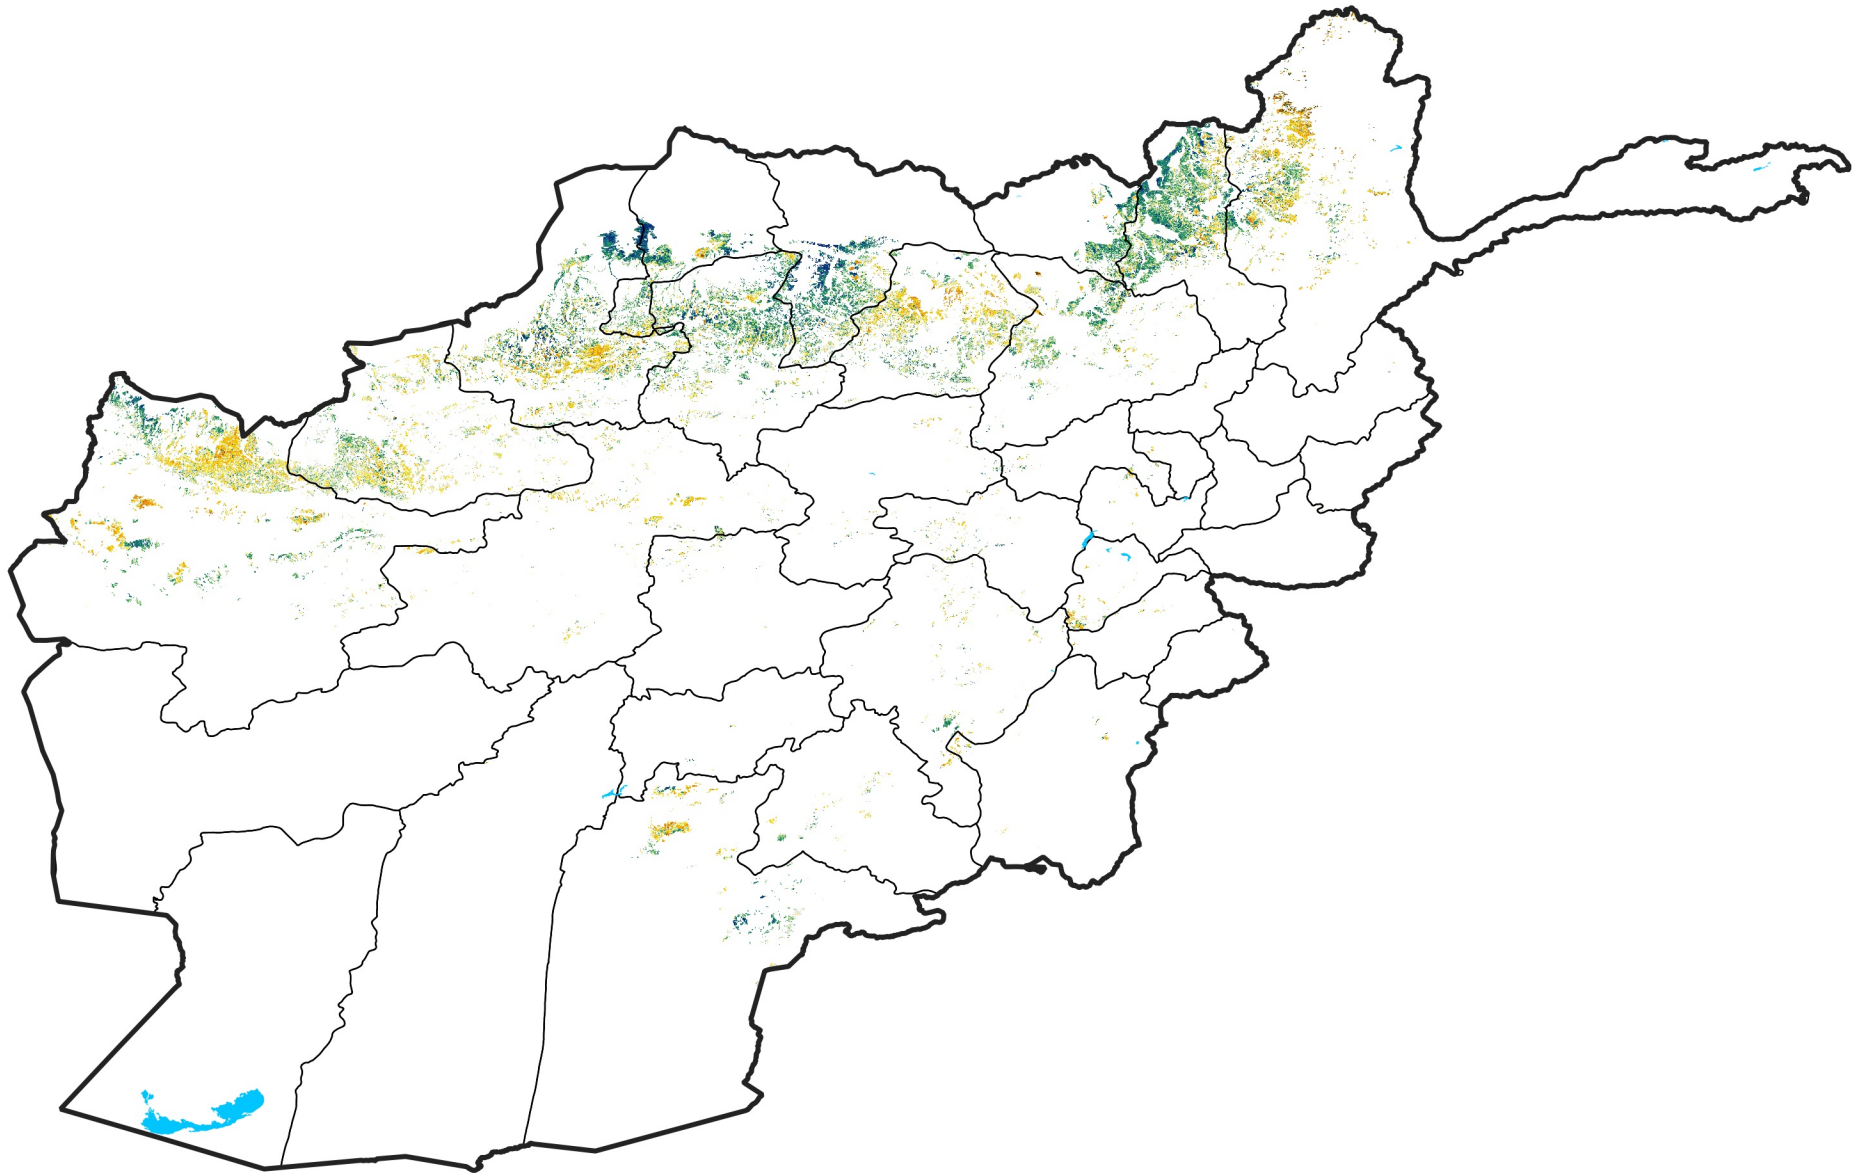

Afghanistan Rainfed Agricultural Areas

Percent of Mean NDVI

2017 / mean (2003 - 2022)

Period 13 / May 01 - 10, 2017

Percent of Normal