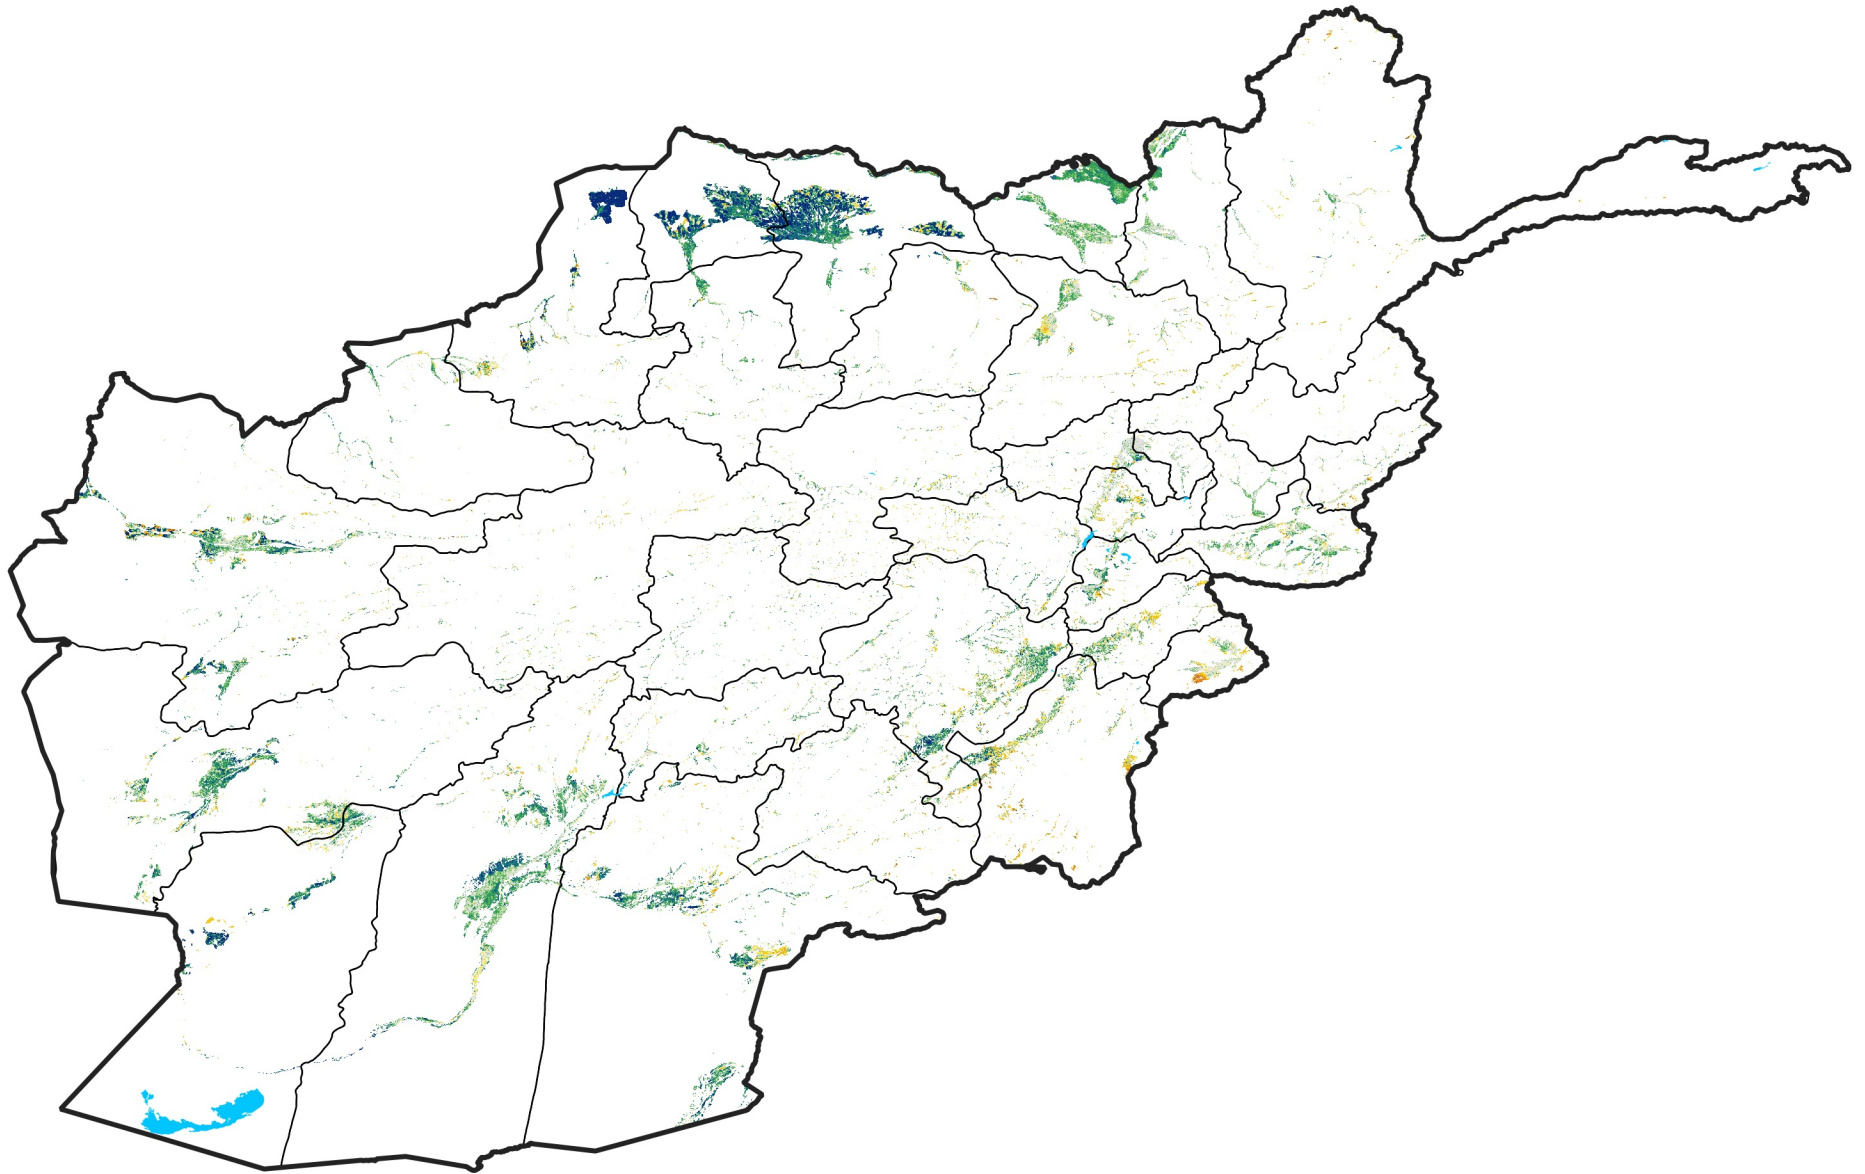

Afghanistan Irrigated Agricultural Areas

Percent of Mean NDVI

2017 / mean (2003 - 2022)

Period 14 / May 11 - 20, 2017

Percent of Normal