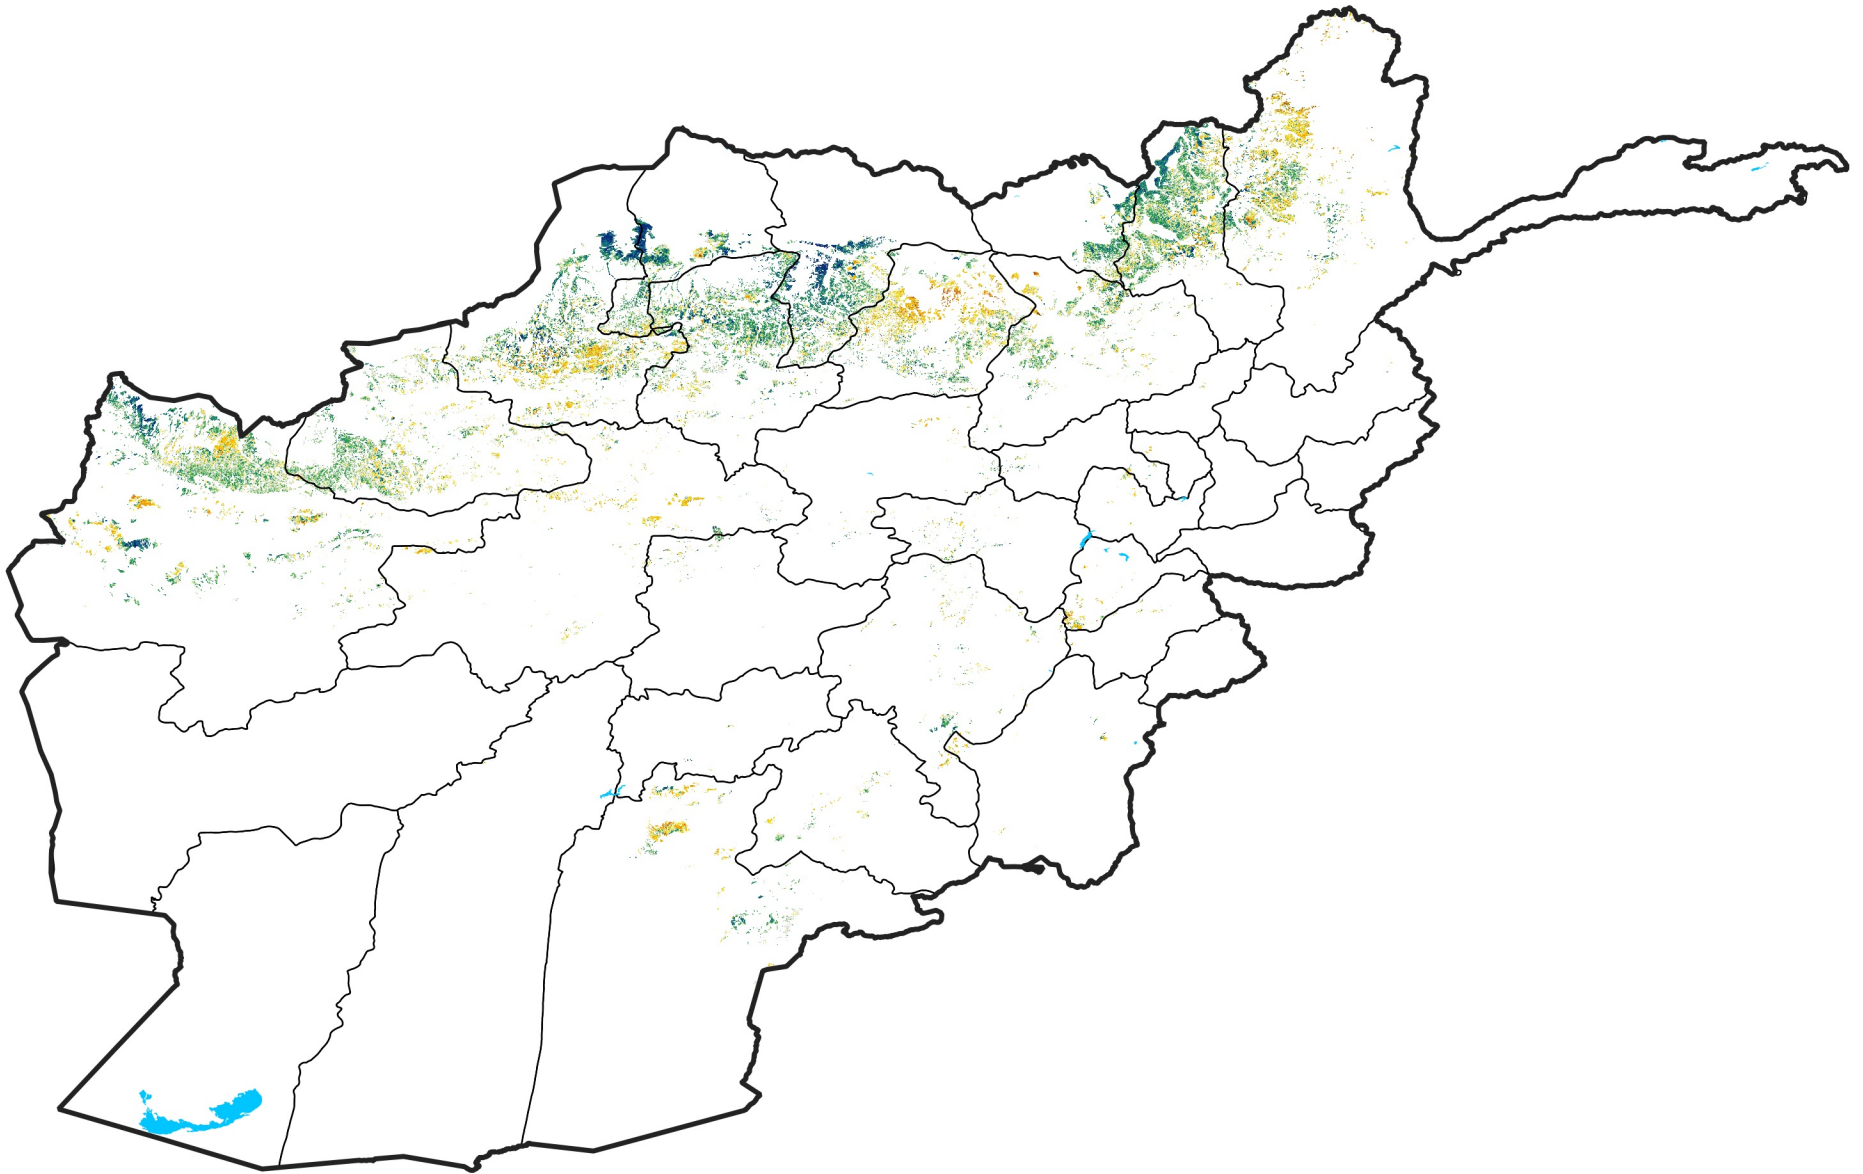

Afghanistan Rainfed Agricultural Areas

Percent of Mean NDVI

2017 / mean (2003 - 2022)

Period 14 / May 11 - 20, 2017

Percent of Normal