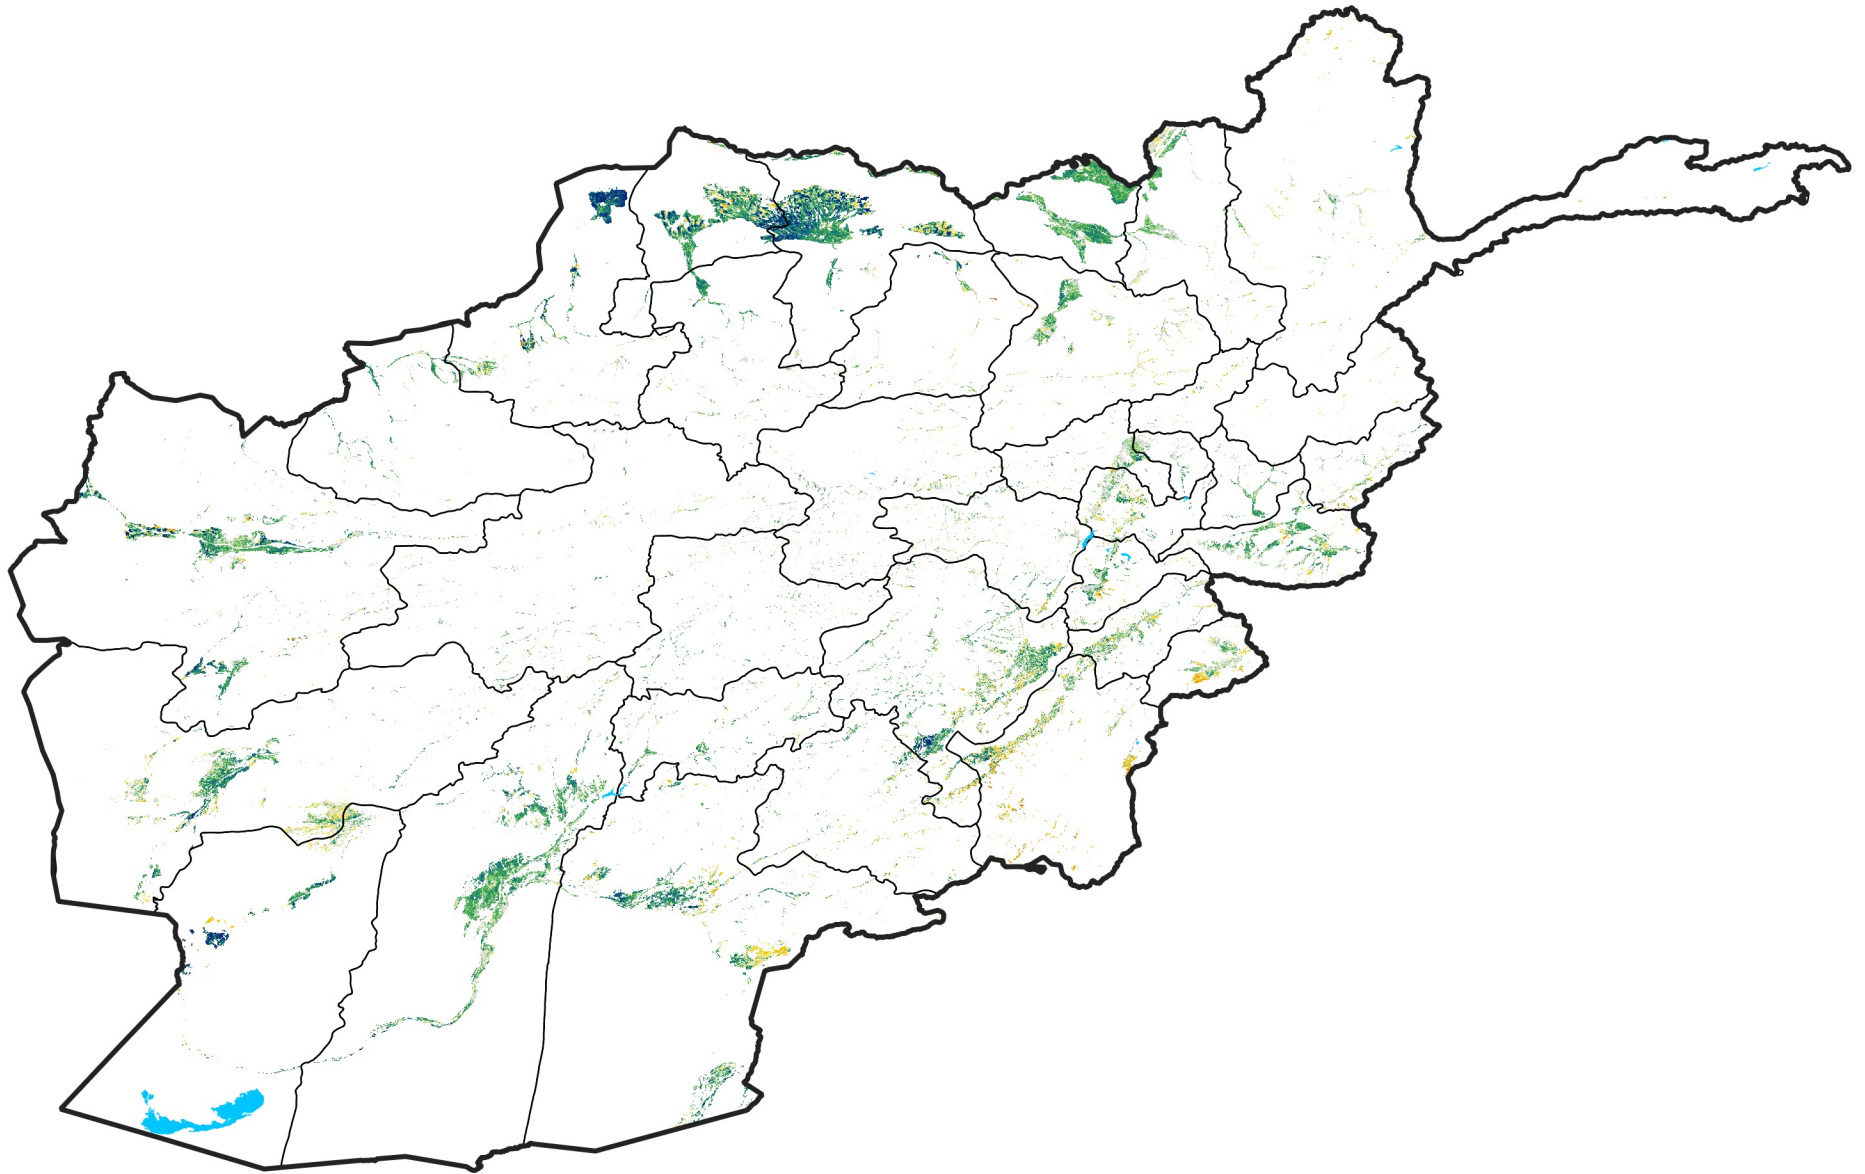

Afghanistan Irrigated Agricultural Areas

Percent of Mean NDVI

2017 / mean (2003 - 2022)

Period 16 / June 01 - 10, 2017

Percent of Normal