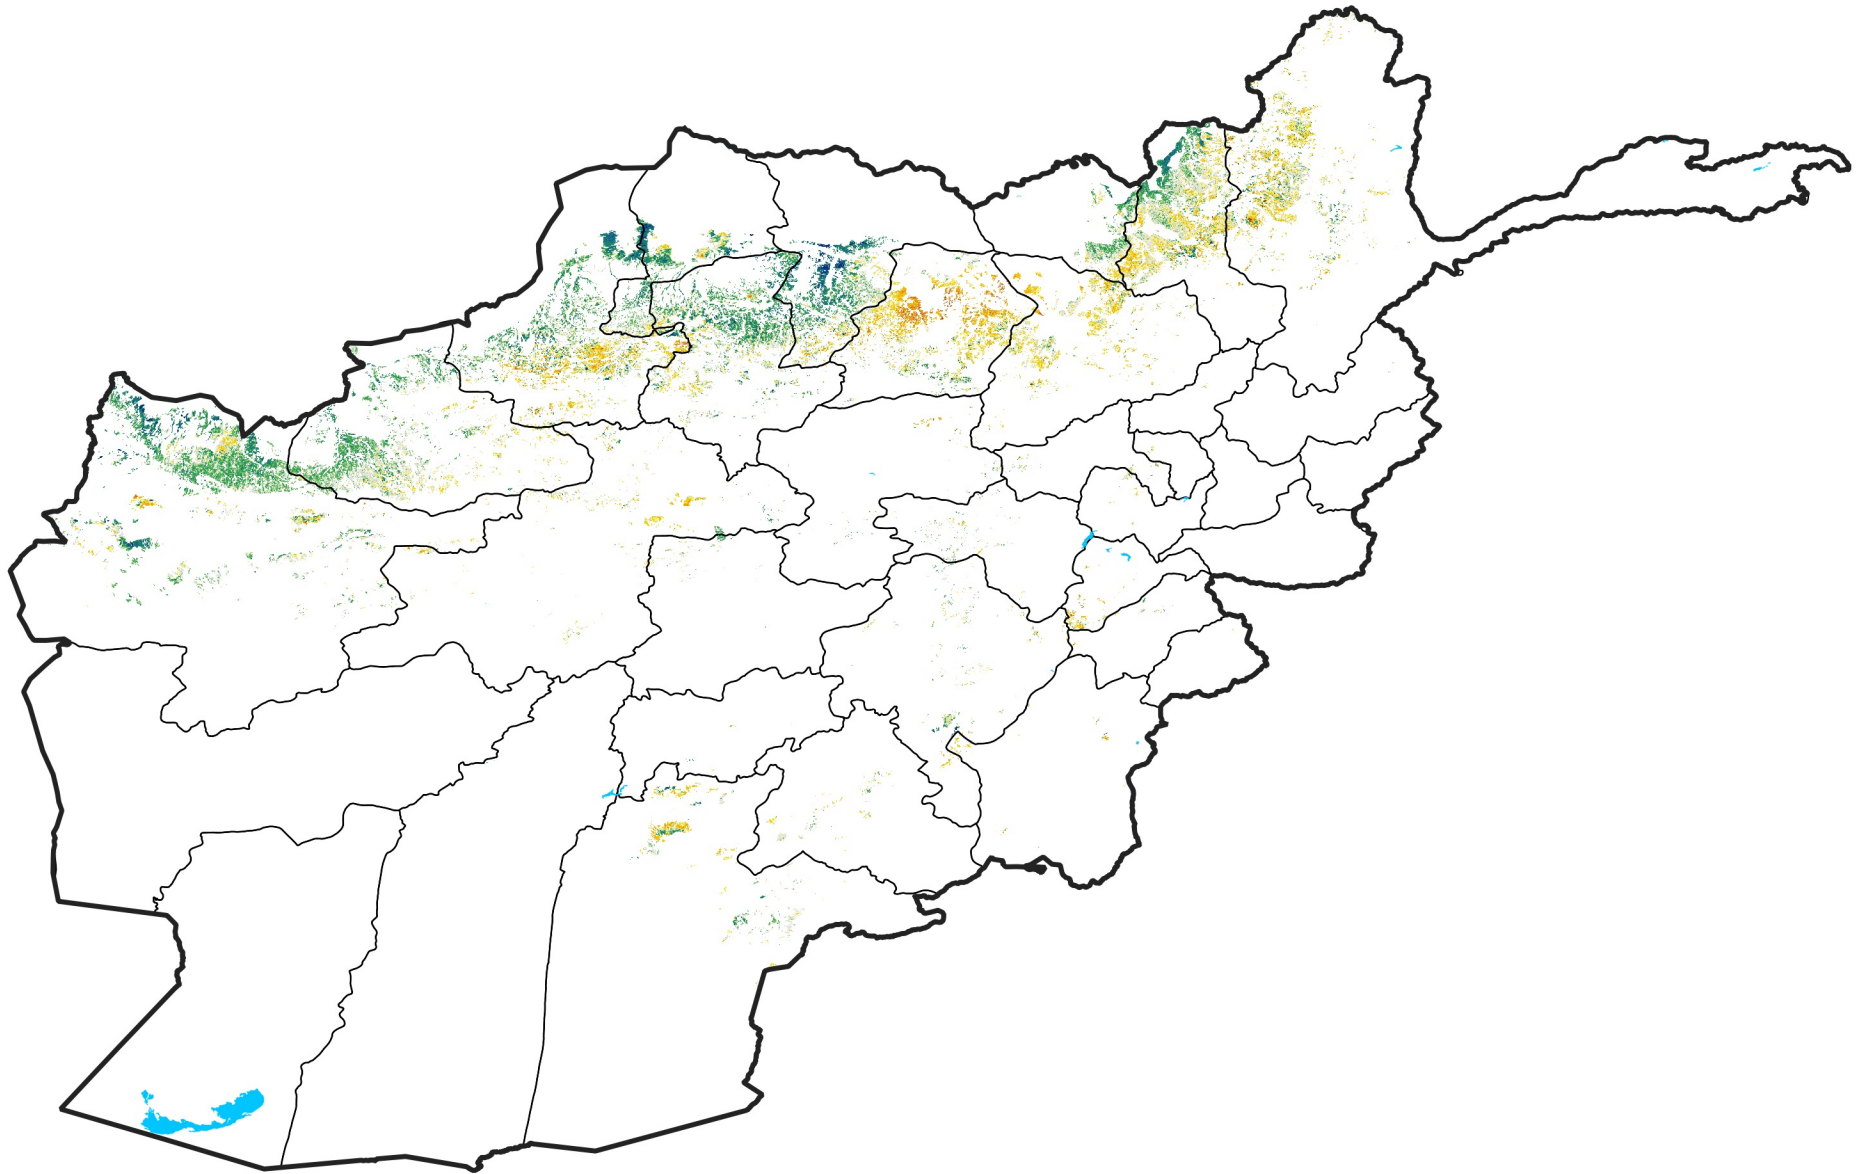

Afghanistan Rainfed Agricultural Areas

Percent of Mean NDVI

2017 / mean (2003 - 2022)

Period 16 / June 01 - 10, 2017

Percent of Normal