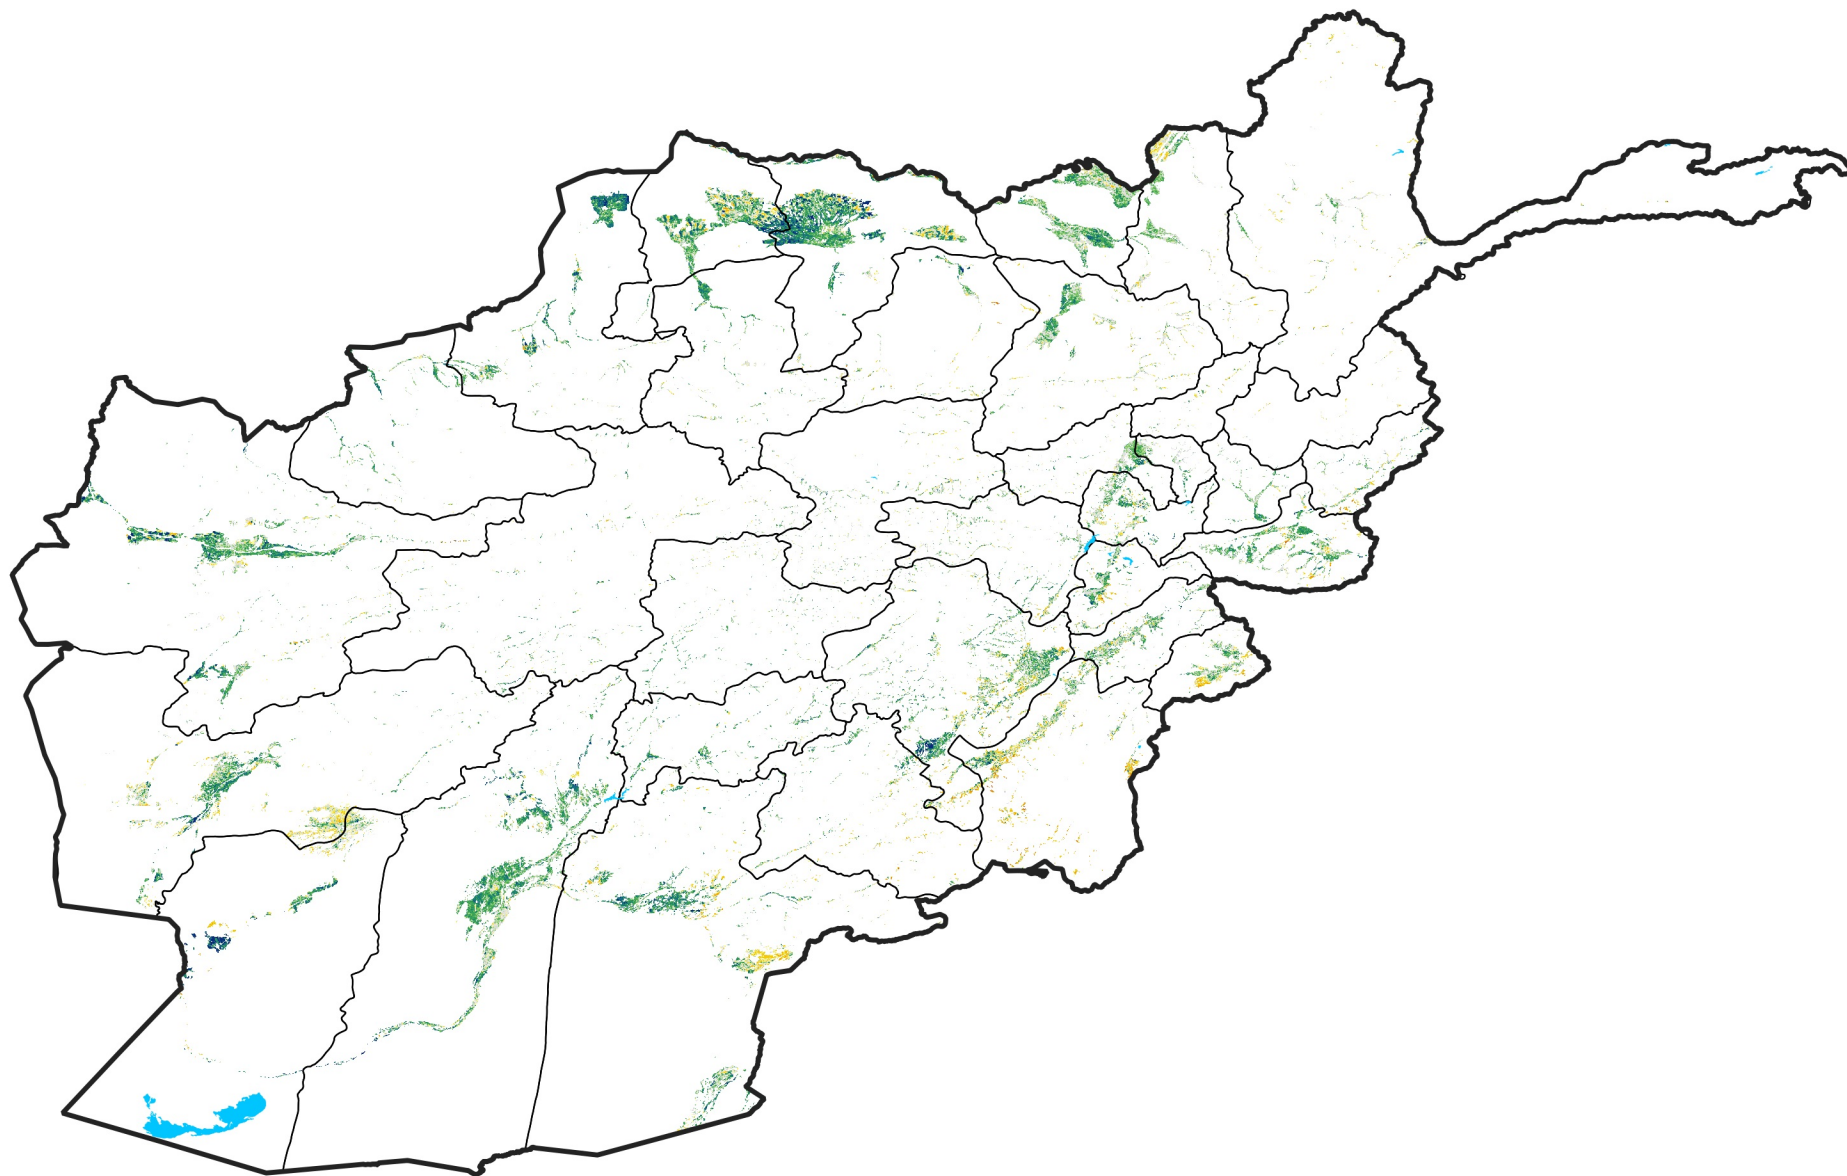

Afghanistan Irrigated Agricultural Areas

Percent of Mean NDVI

2017 / mean (2003 - 2022)

Period 17 / June 11 - 20, 2017

Percent of Normal