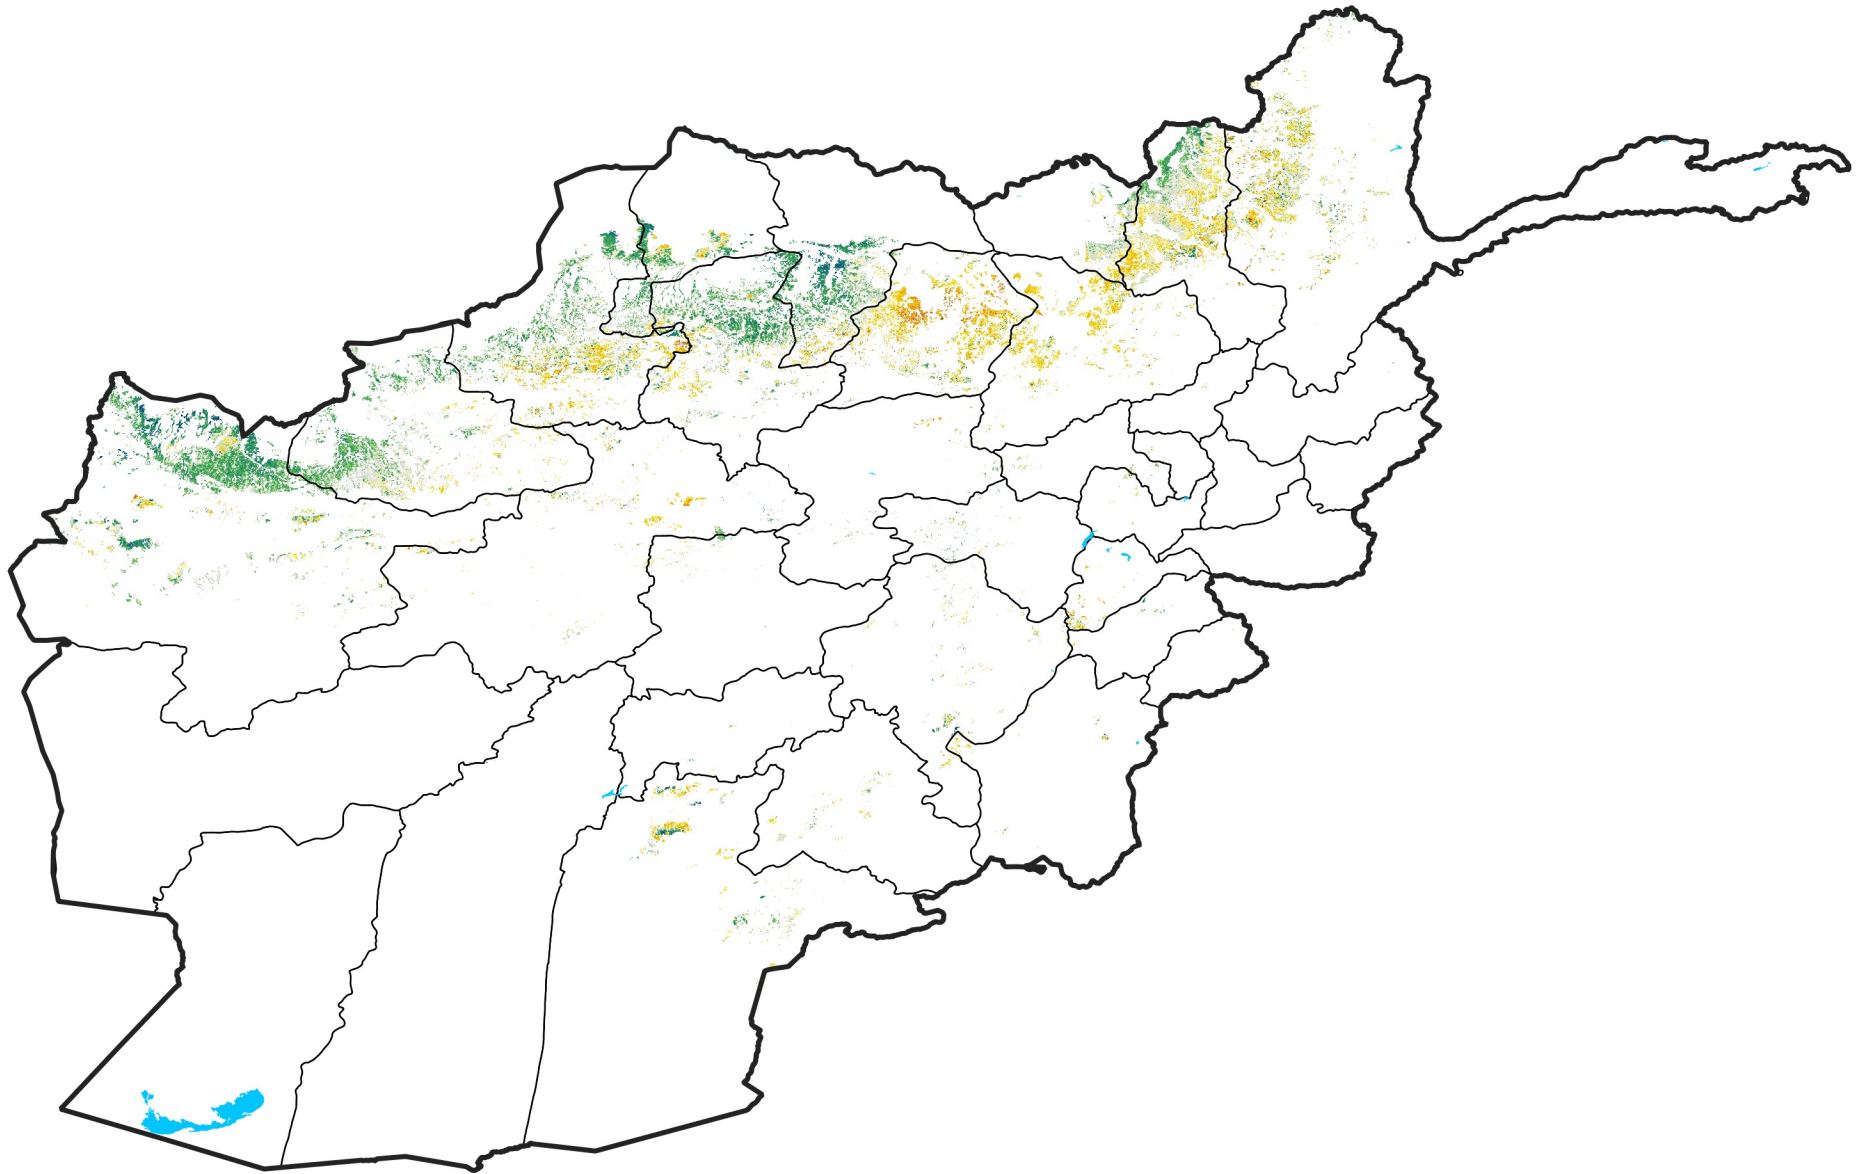

Afghanistan Rainfed Agricultural Areas

Percent of Mean NDVI

2017 / mean (2003 - 2022)

Period 17 / June 11 - 20, 2017

Percent of Normal