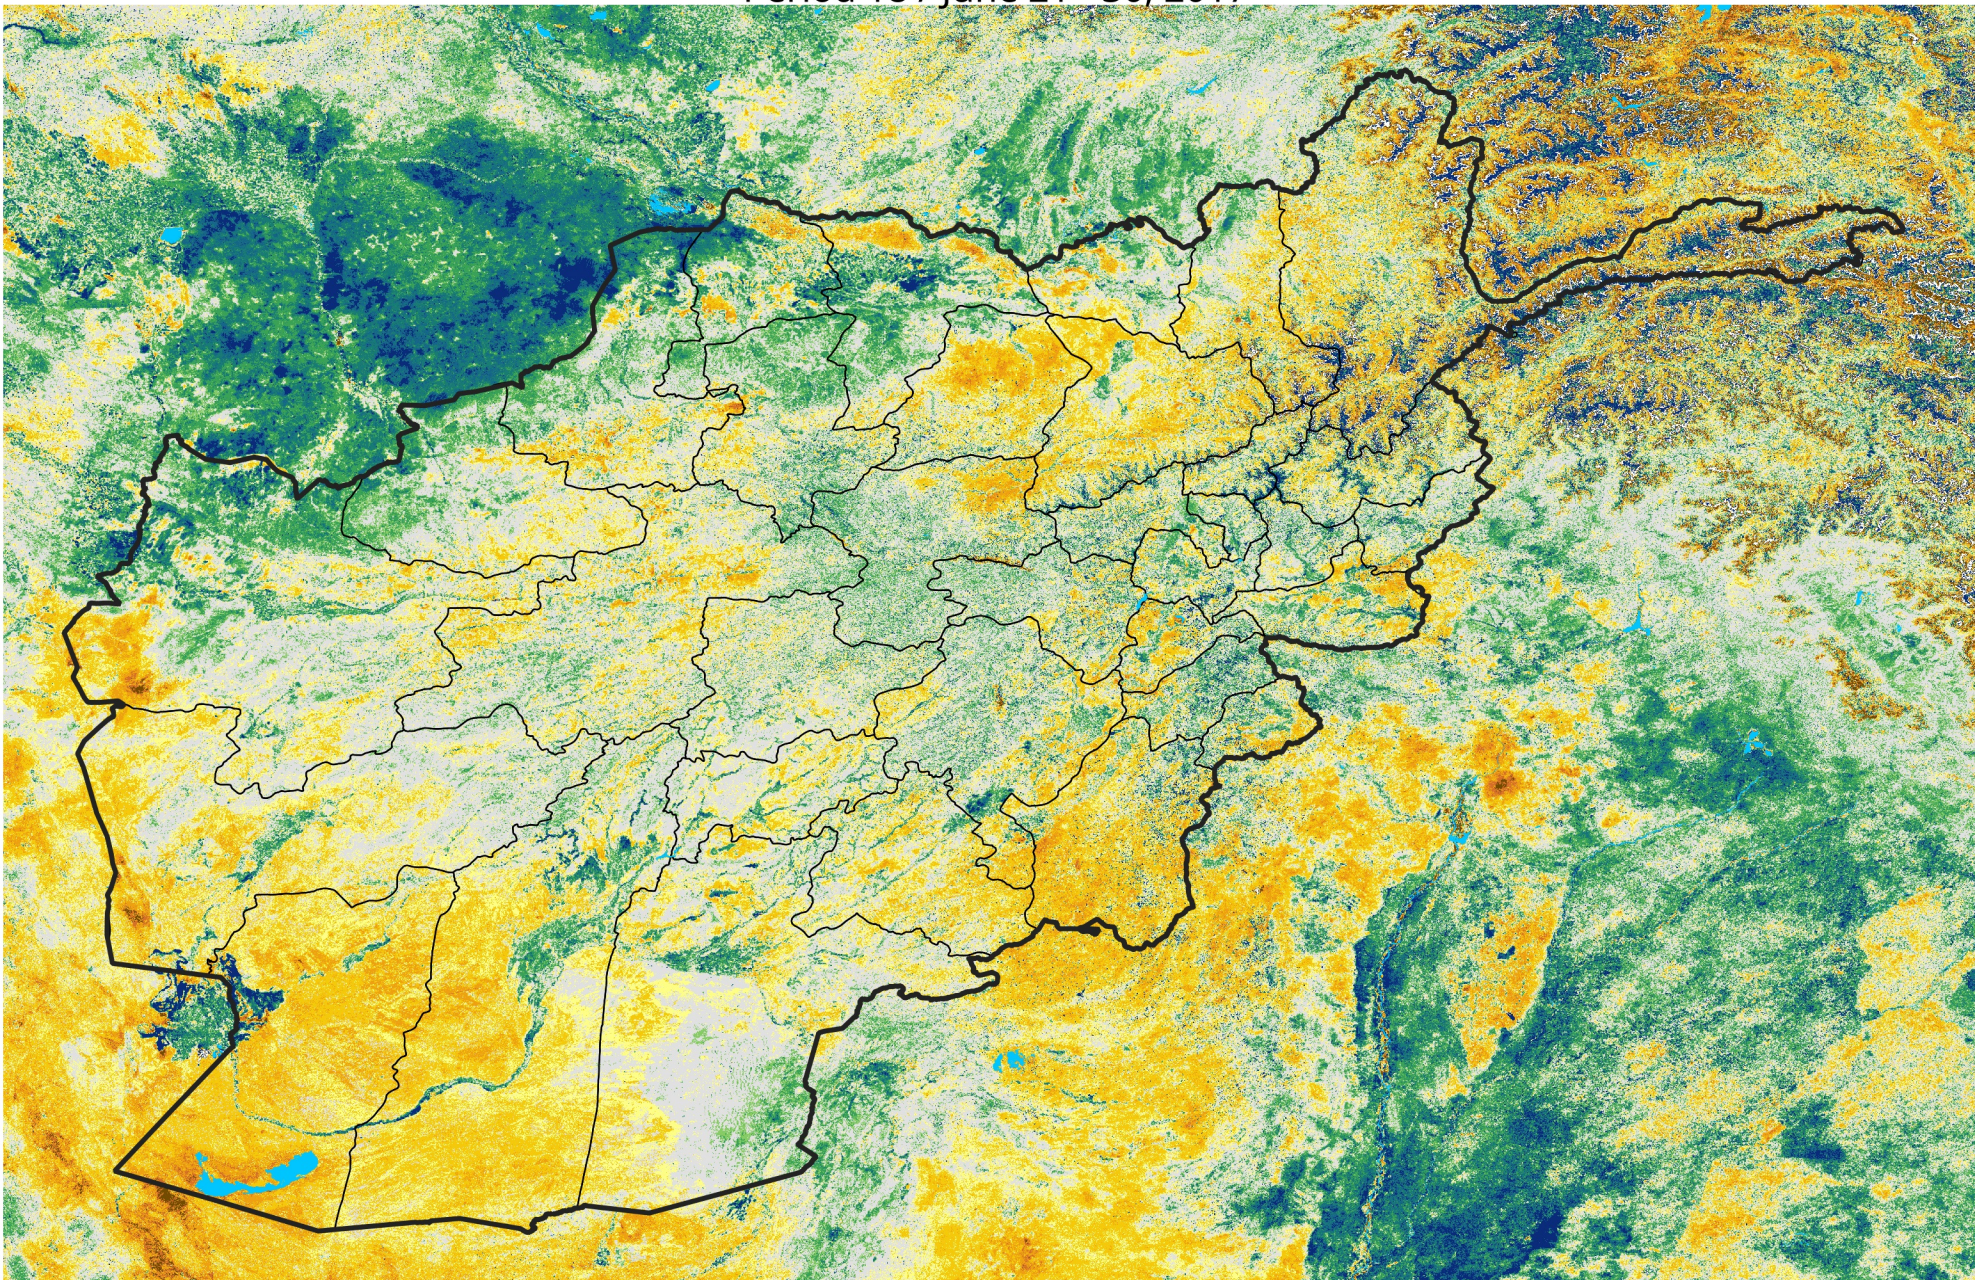

Afghanistan

Percent of Mean NDVI

2017 / mean (2003 - 2022)

Period 18 / June 21 - 30, 2017

Percent of Normal