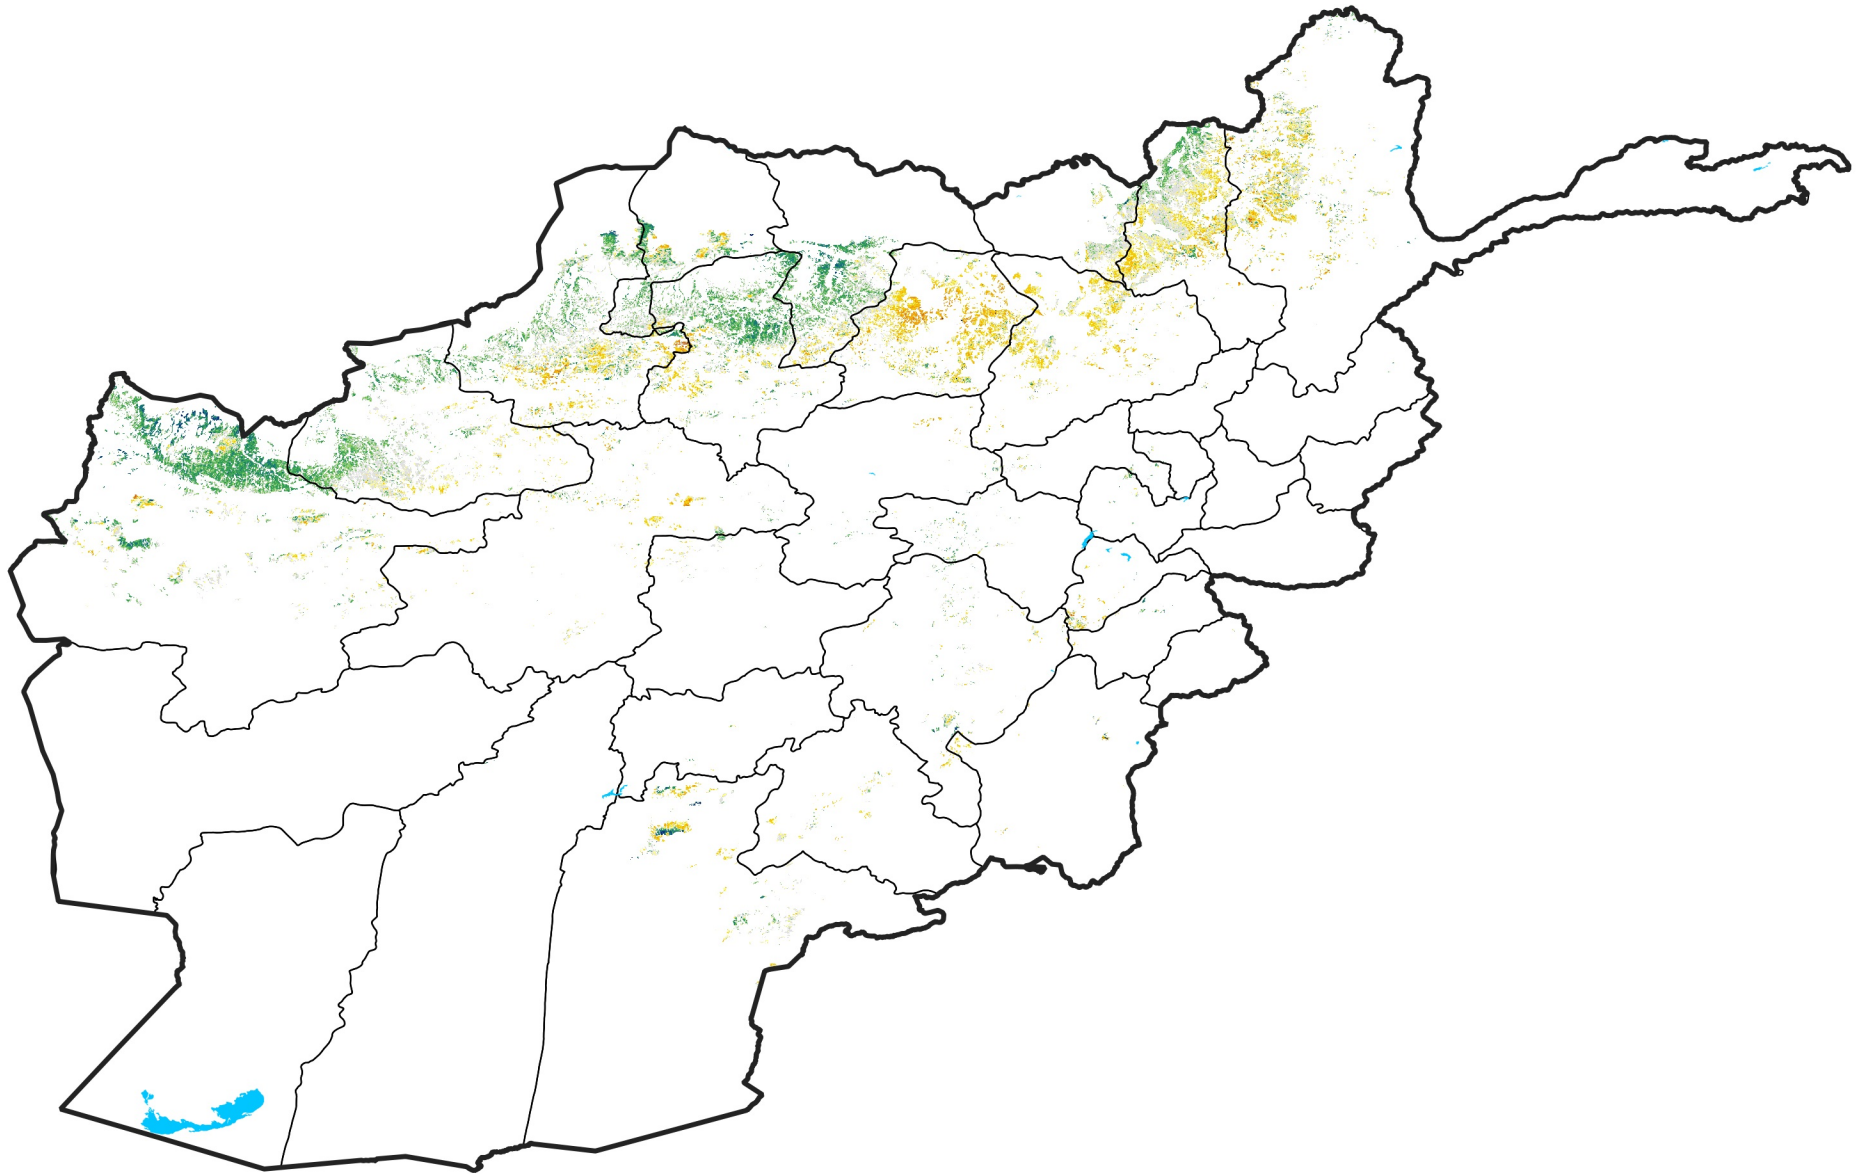

Afghanistan Rainfed Agricultural Areas

Percent of Mean NDVI

2017 / mean (2003 - 2022)

Period 18 / June 21 - 30, 2017

Percent of Normal