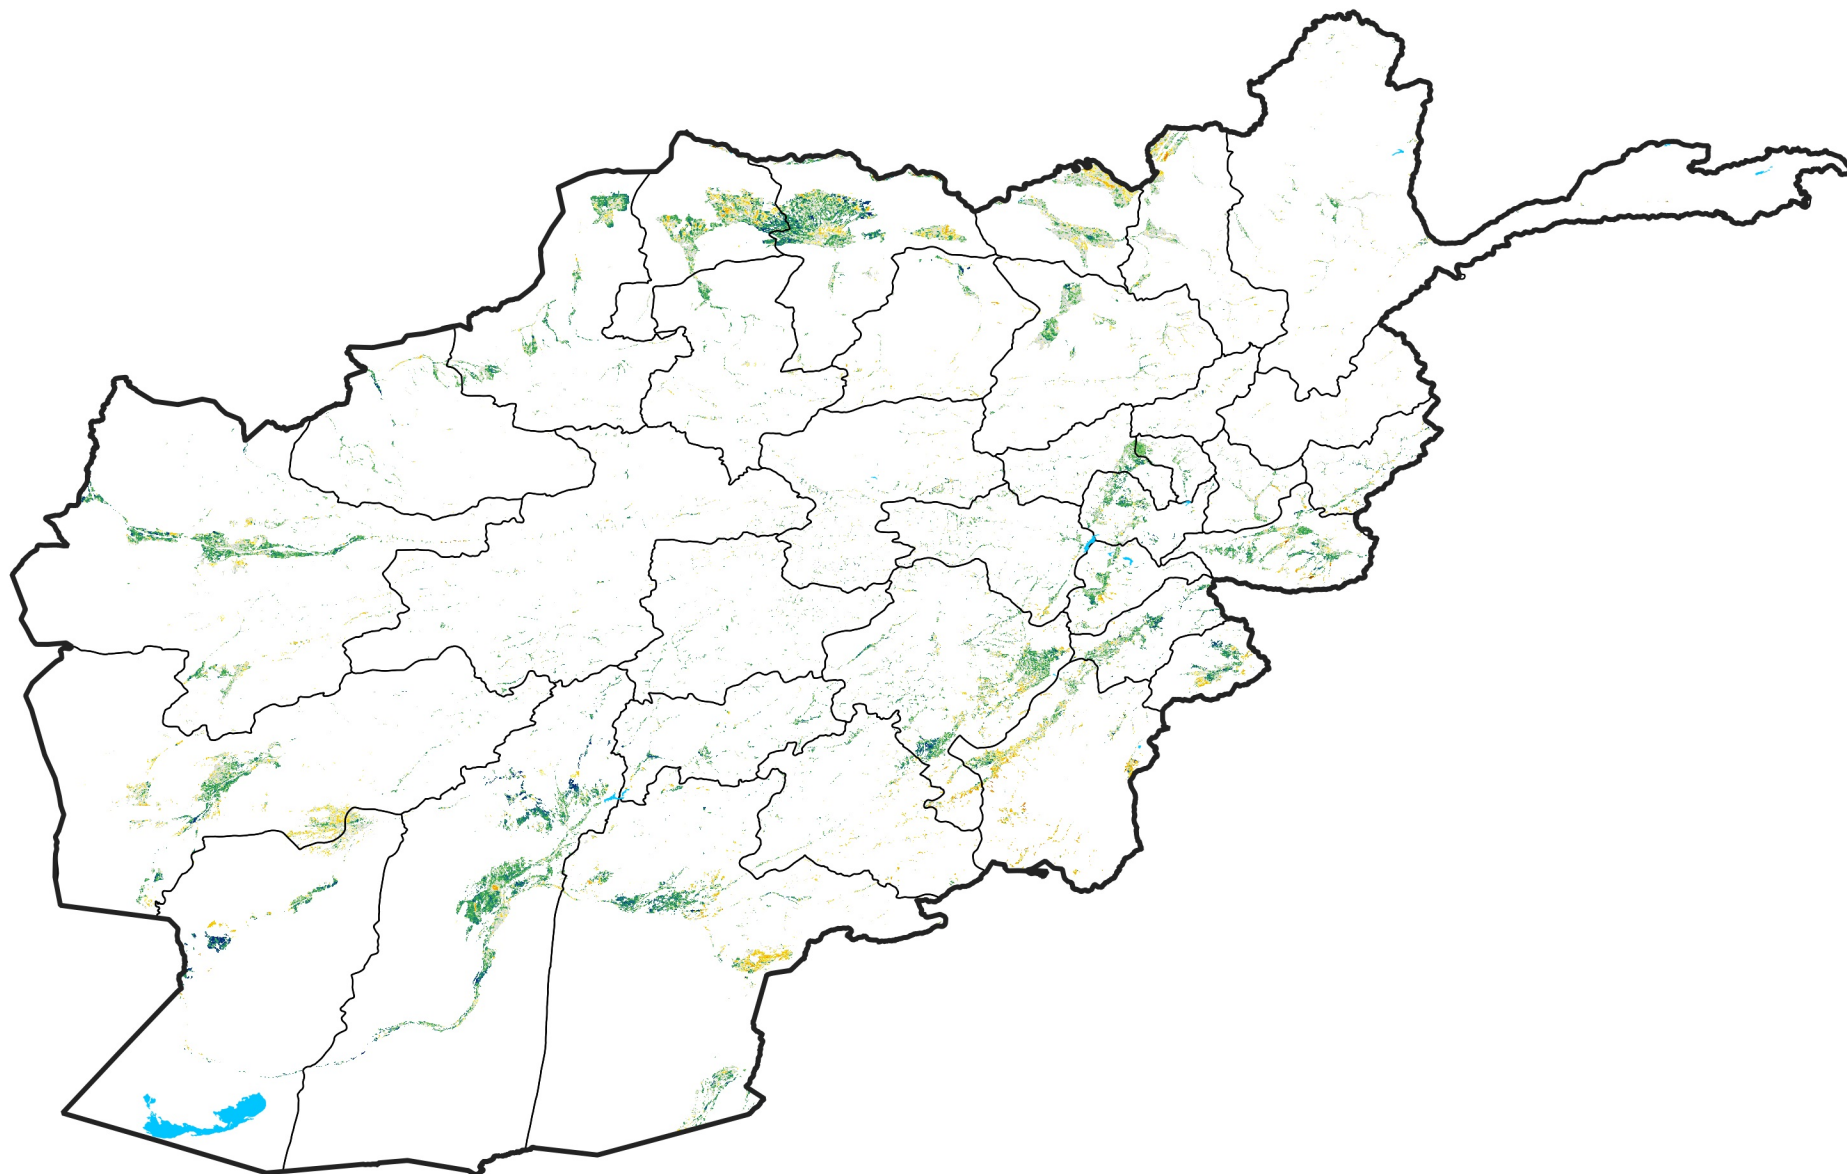

Afghanistan Irrigated Agricultural Areas

Percent of Mean NDVI

2017 / mean (2003 - 2022)

Period 19 / July 01 - 10, 2017

Percent of Normal