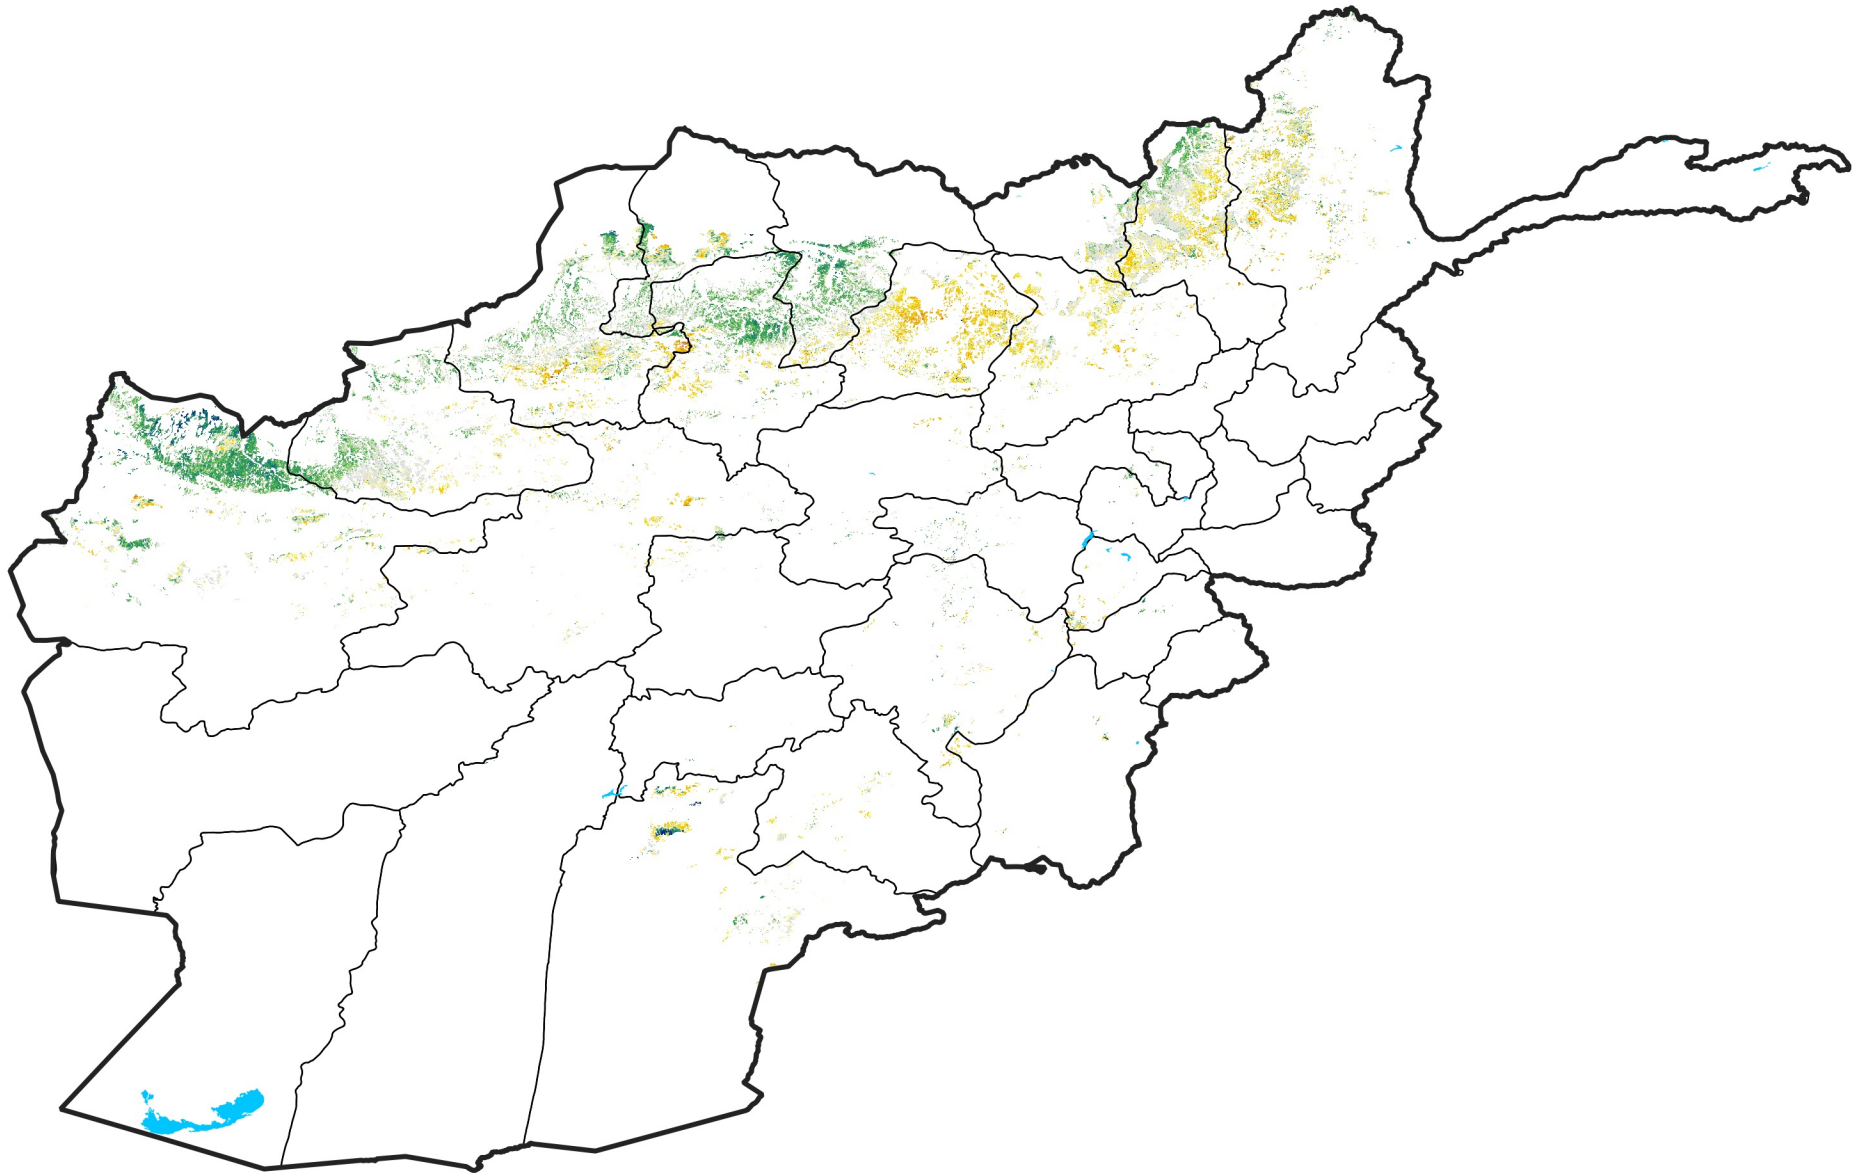

Afghanistan Rainfed Agricultural Areas

Percent of Mean NDVI

2017 / mean (2003 - 2022)

Period 19 / July 01 - 10, 2017

Percent of Normal