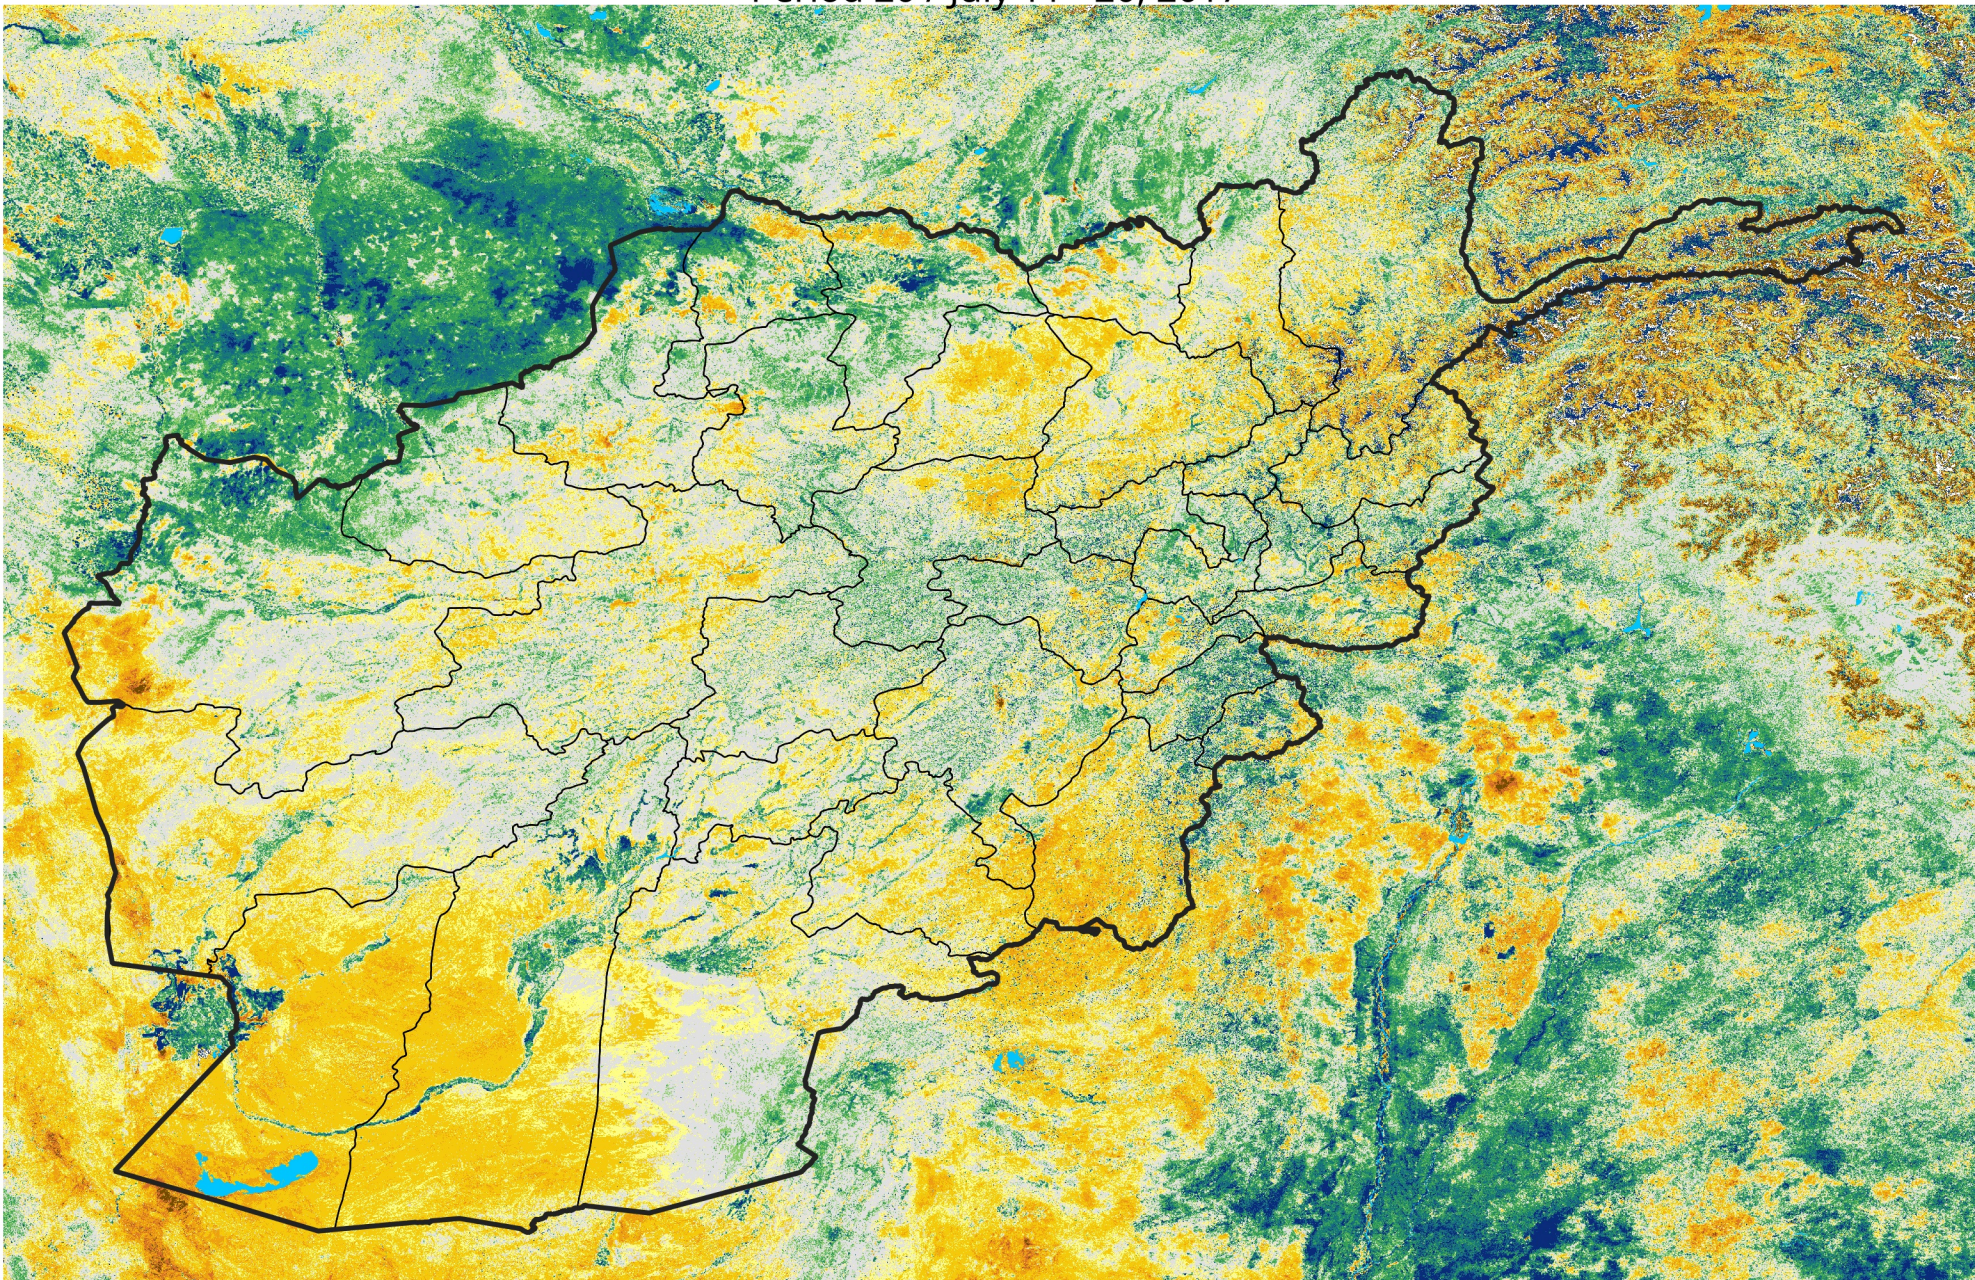

Afghanistan

Percent of Mean NDVI

2017 / mean (2003 - 2022)

Period 20 / July 11 - 20, 2017

Percent of Normal