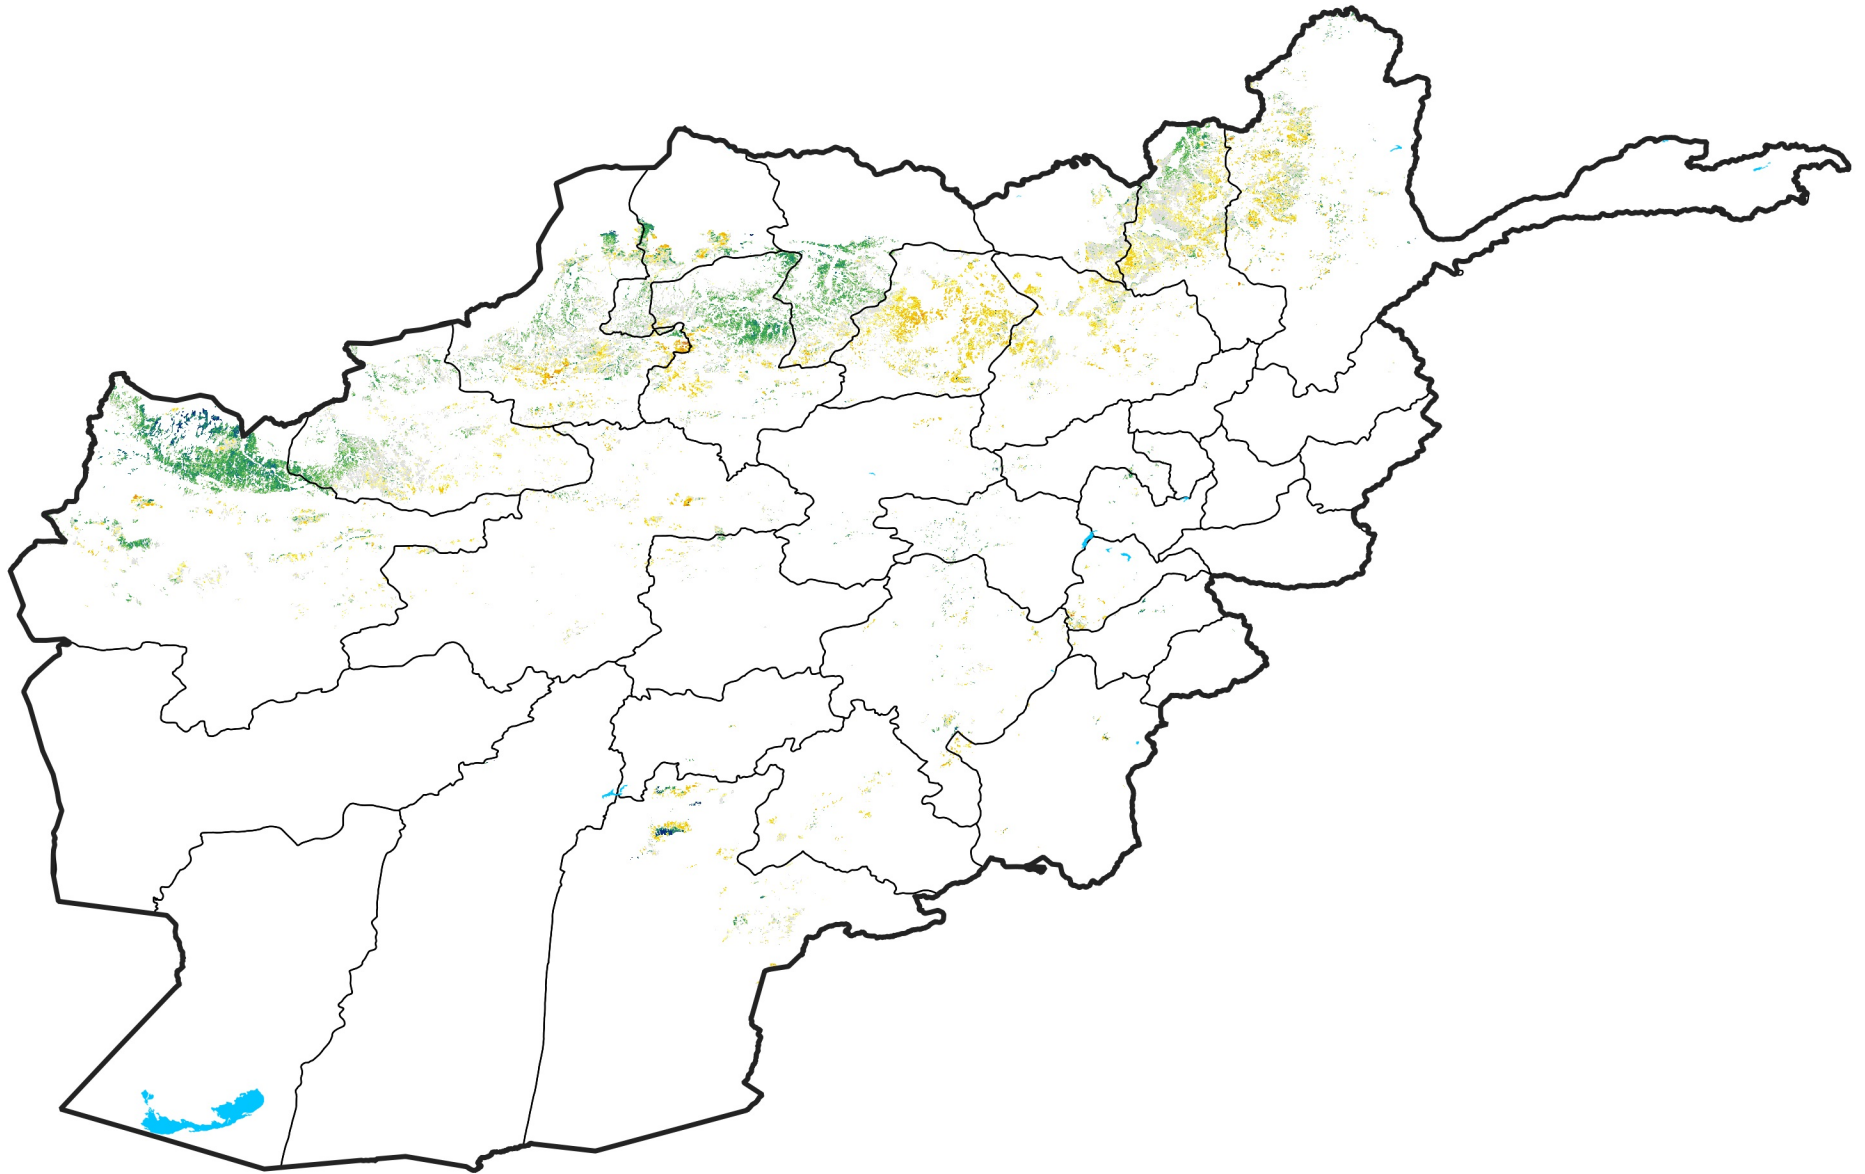

Afghanistan Rainfed Agricultural Areas

Percent of Mean NDVI

2017 / mean (2003 - 2022)

Period 20 / July 11 - 20, 2017

Percent of Normal