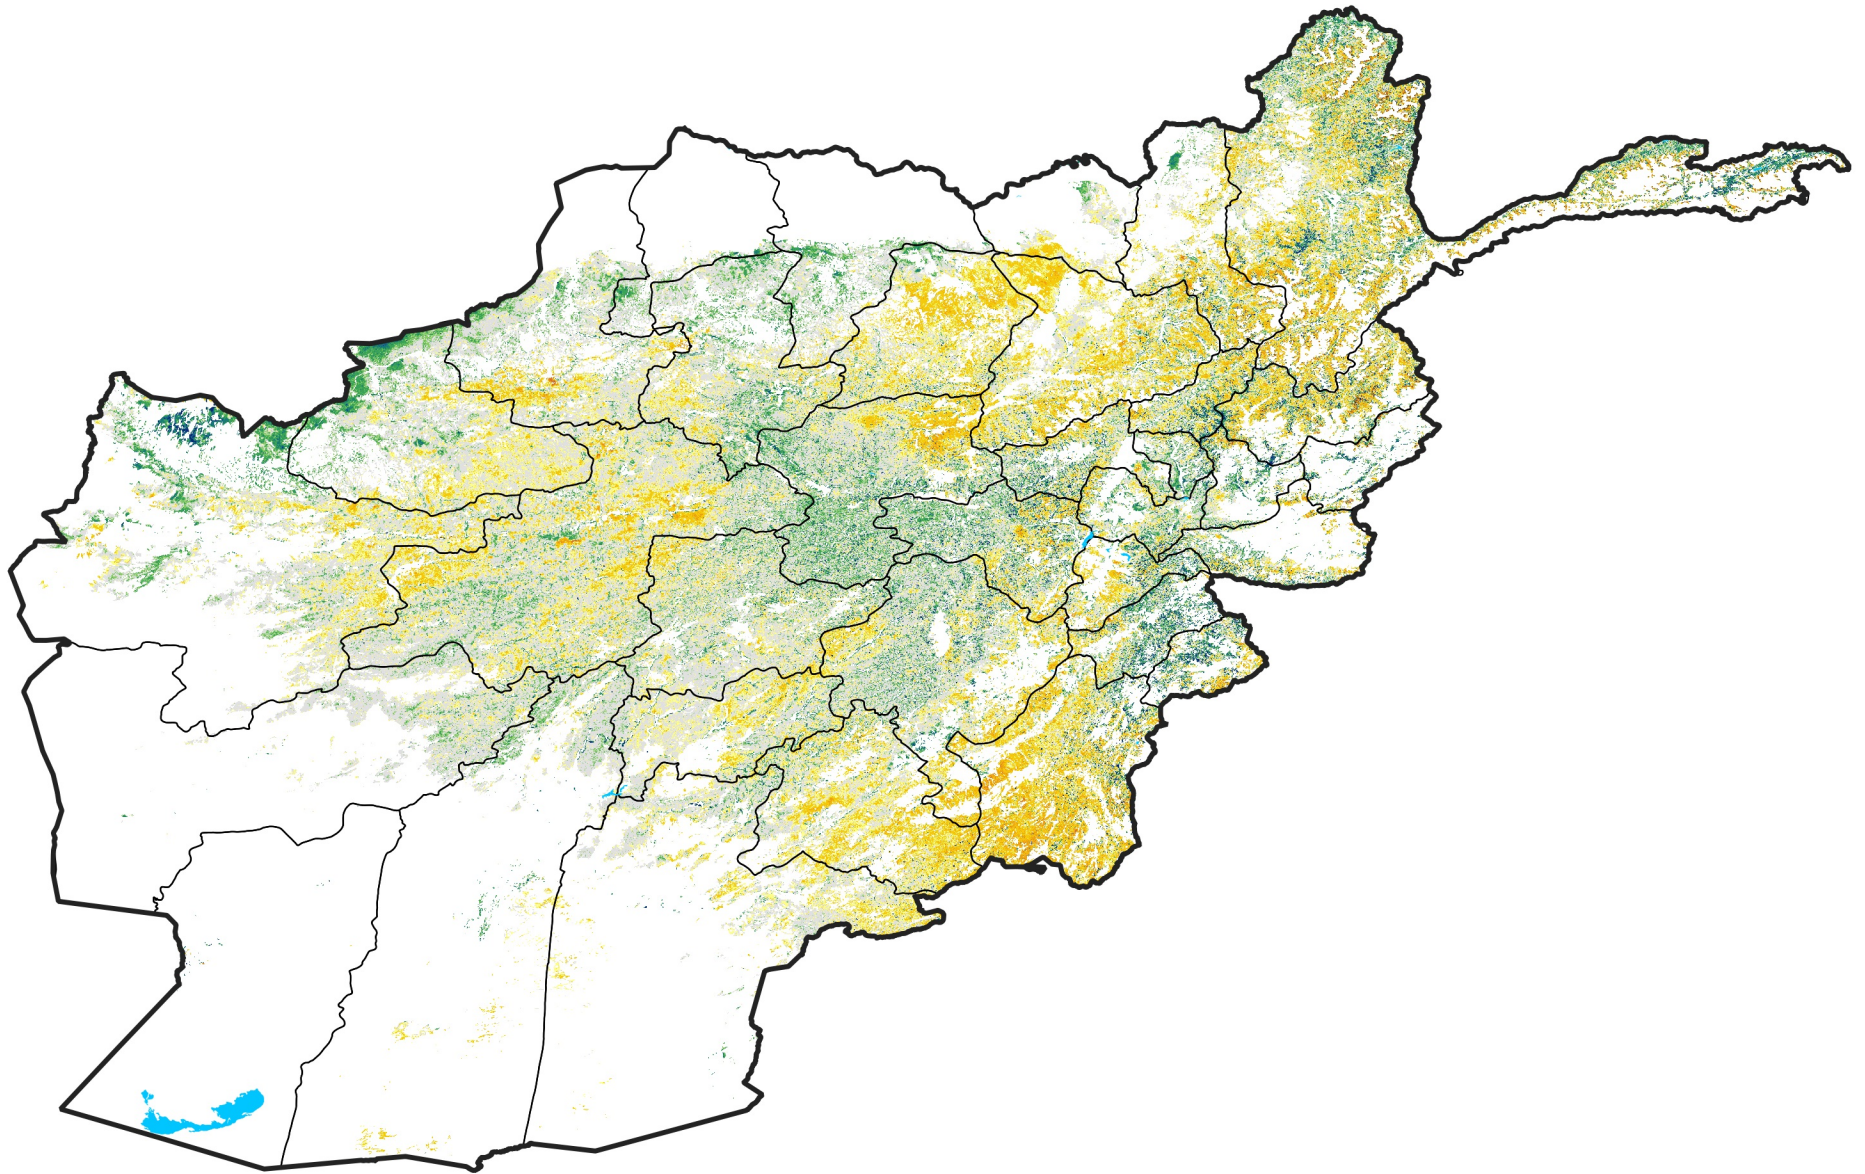

Afghanistan Rangeland Agricultural Areas

Percent of Mean NDVI

2017 / mean (2003 - 2022)

Period 20 / July 11 - 20, 2017

Percent of Normal