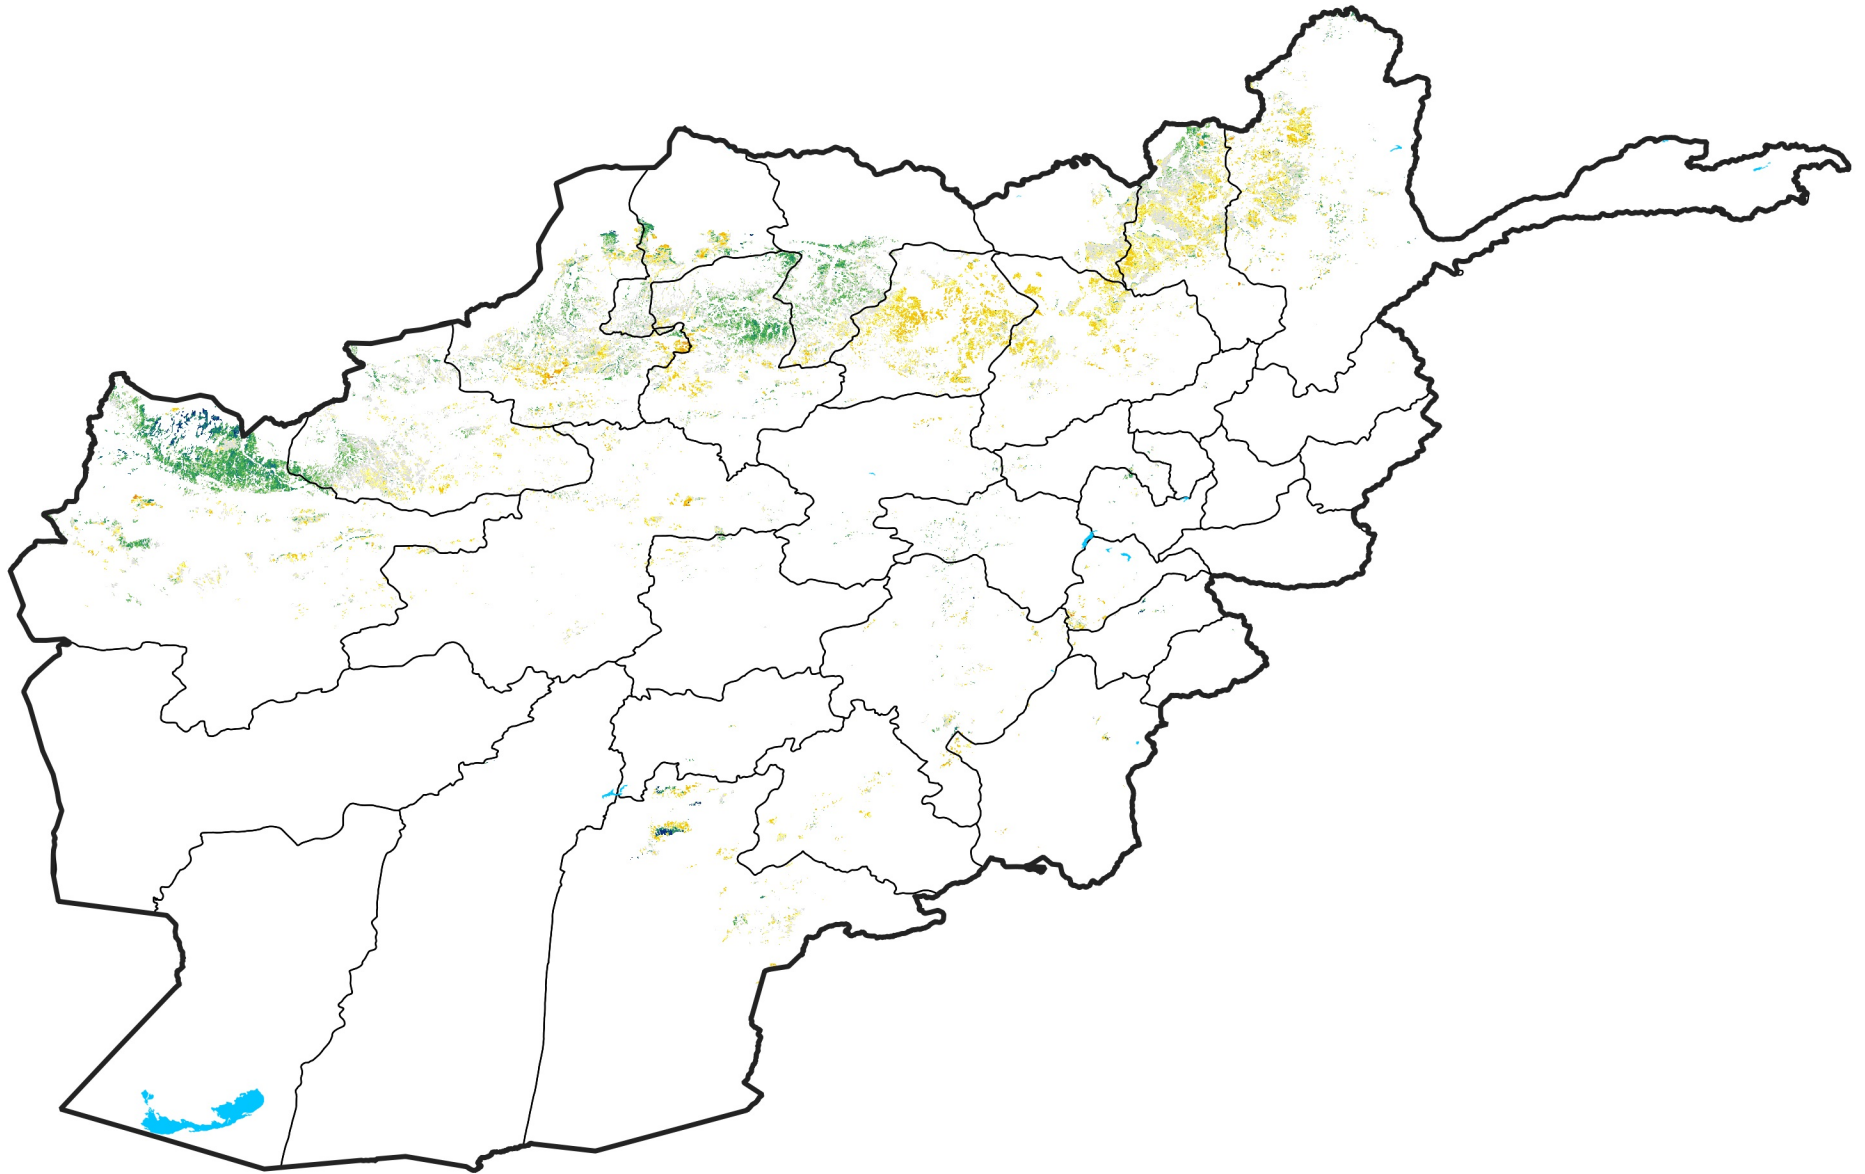

Afghanistan Rainfed Agricultural Areas

Percent of Mean NDVI

2017 / mean (2003 - 2022)

Period 21 / July 21 - 31, 2017

Percent of Normal