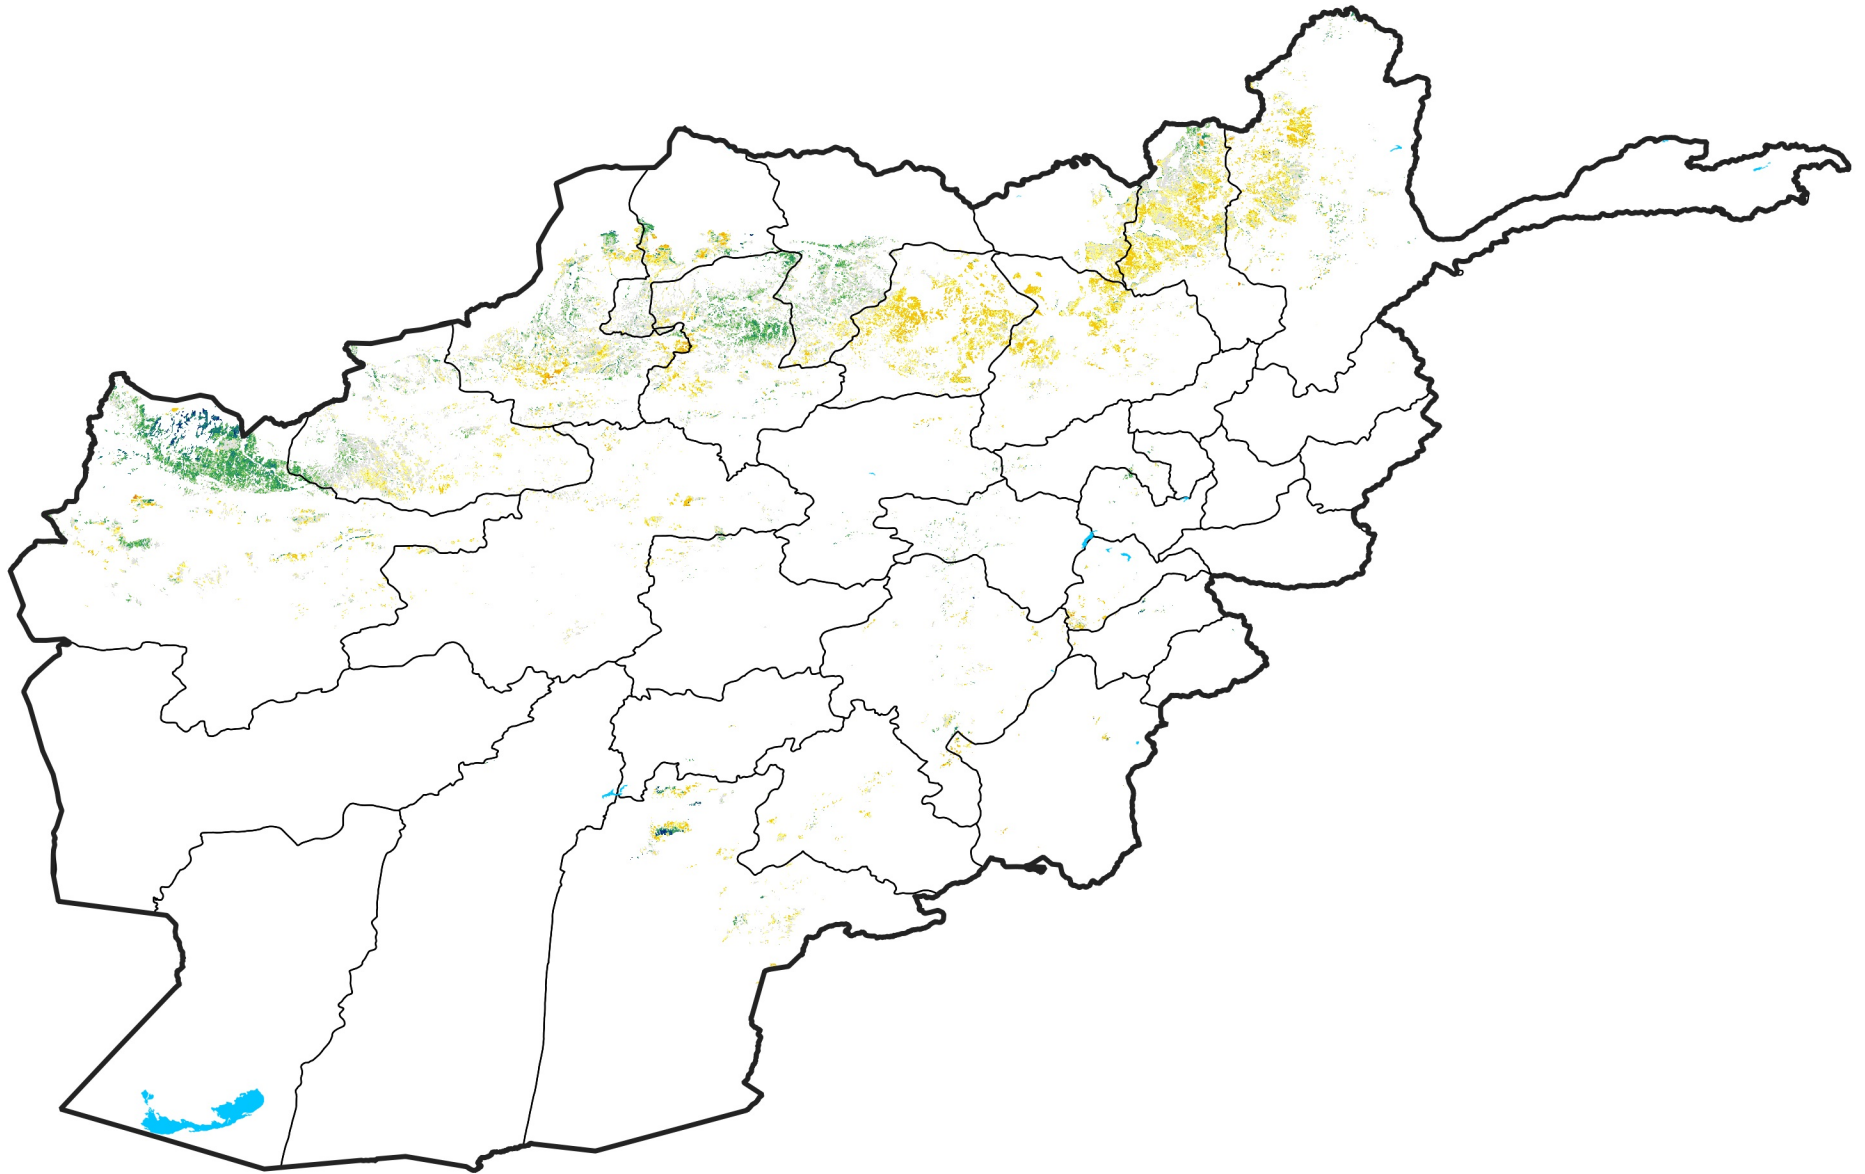

Afghanistan Rainfed Agricultural Areas

Percent of Mean NDVI

2017 / mean (2003 - 2022)

Period 22 / August 01 - 10, 2017

Percent of Normal