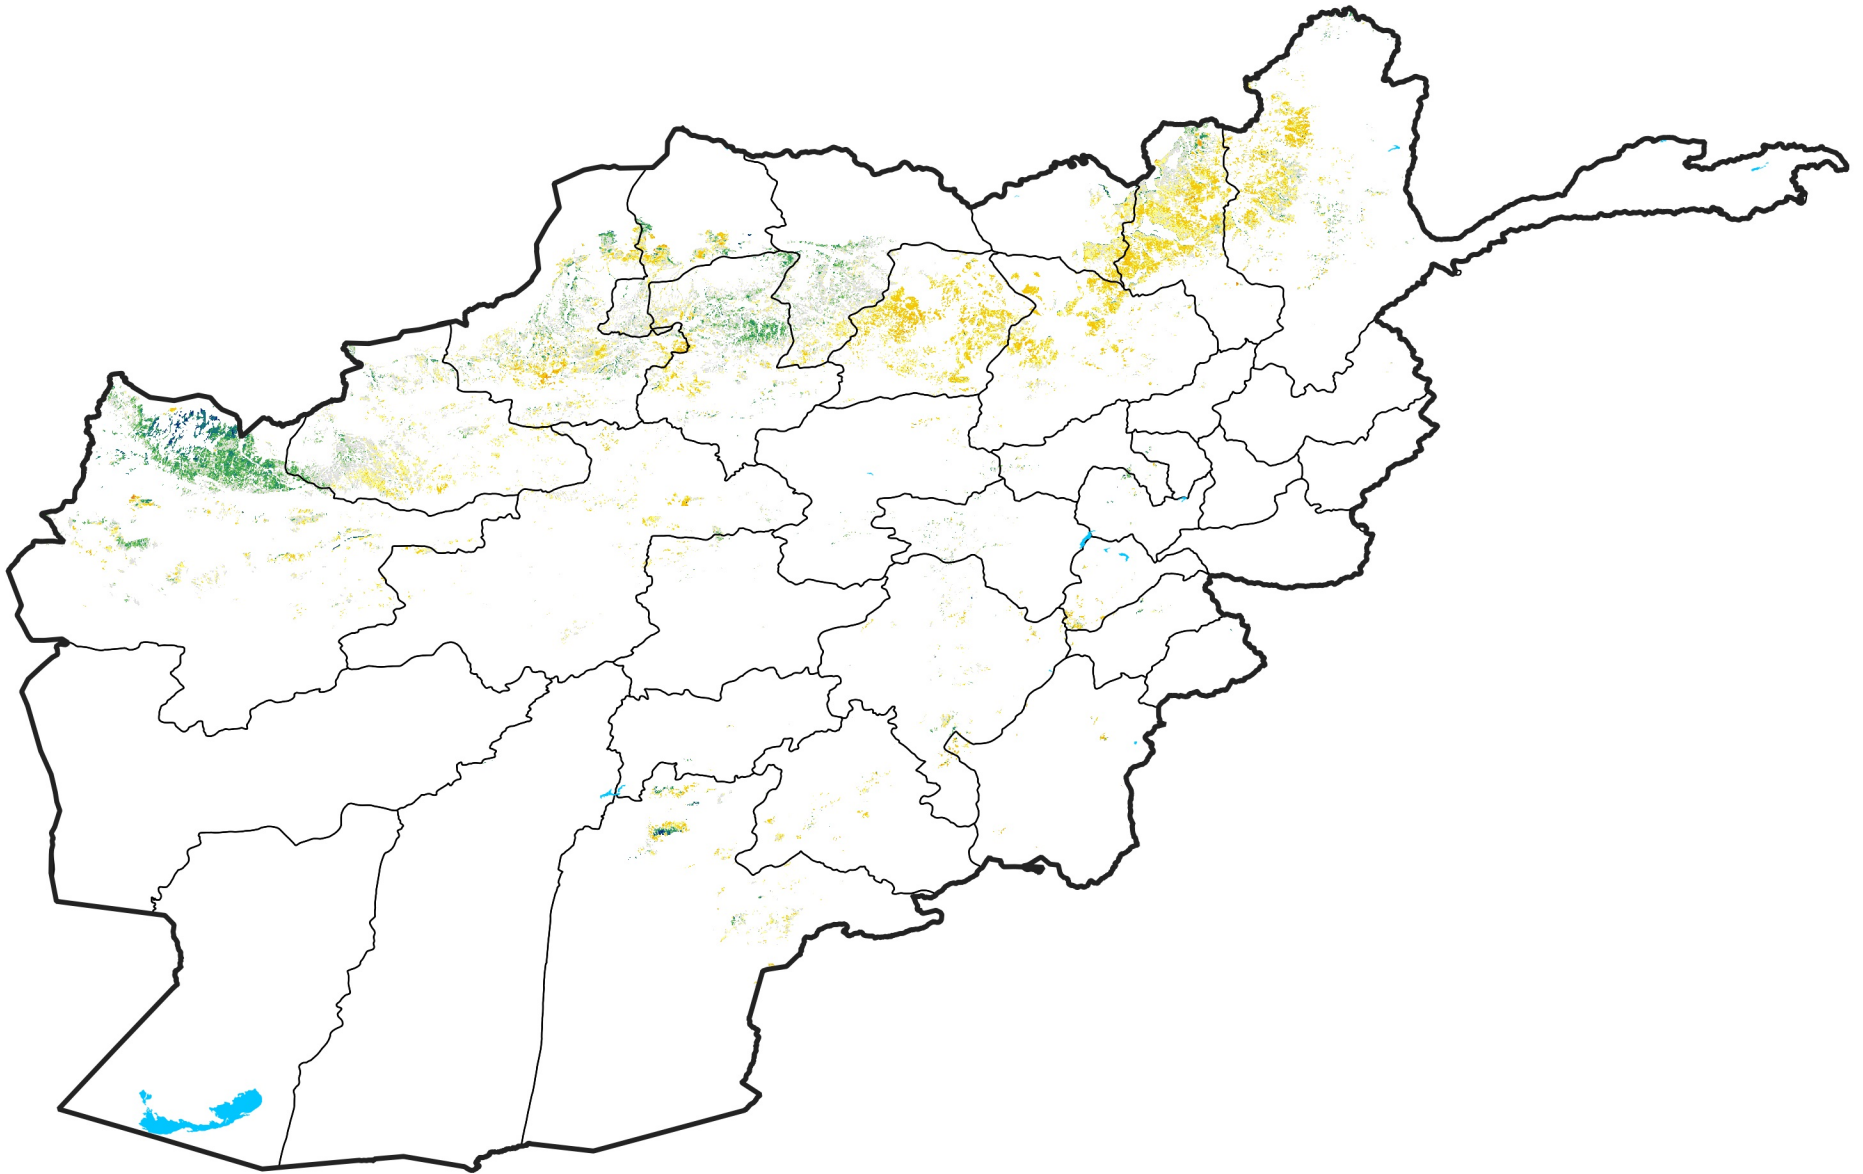

Afghanistan Rainfed Agricultural Areas

Percent of Mean NDVI

2017 / mean (2003 - 2022)

Period 23 / August 11 - 20, 2017

Percent of Normal