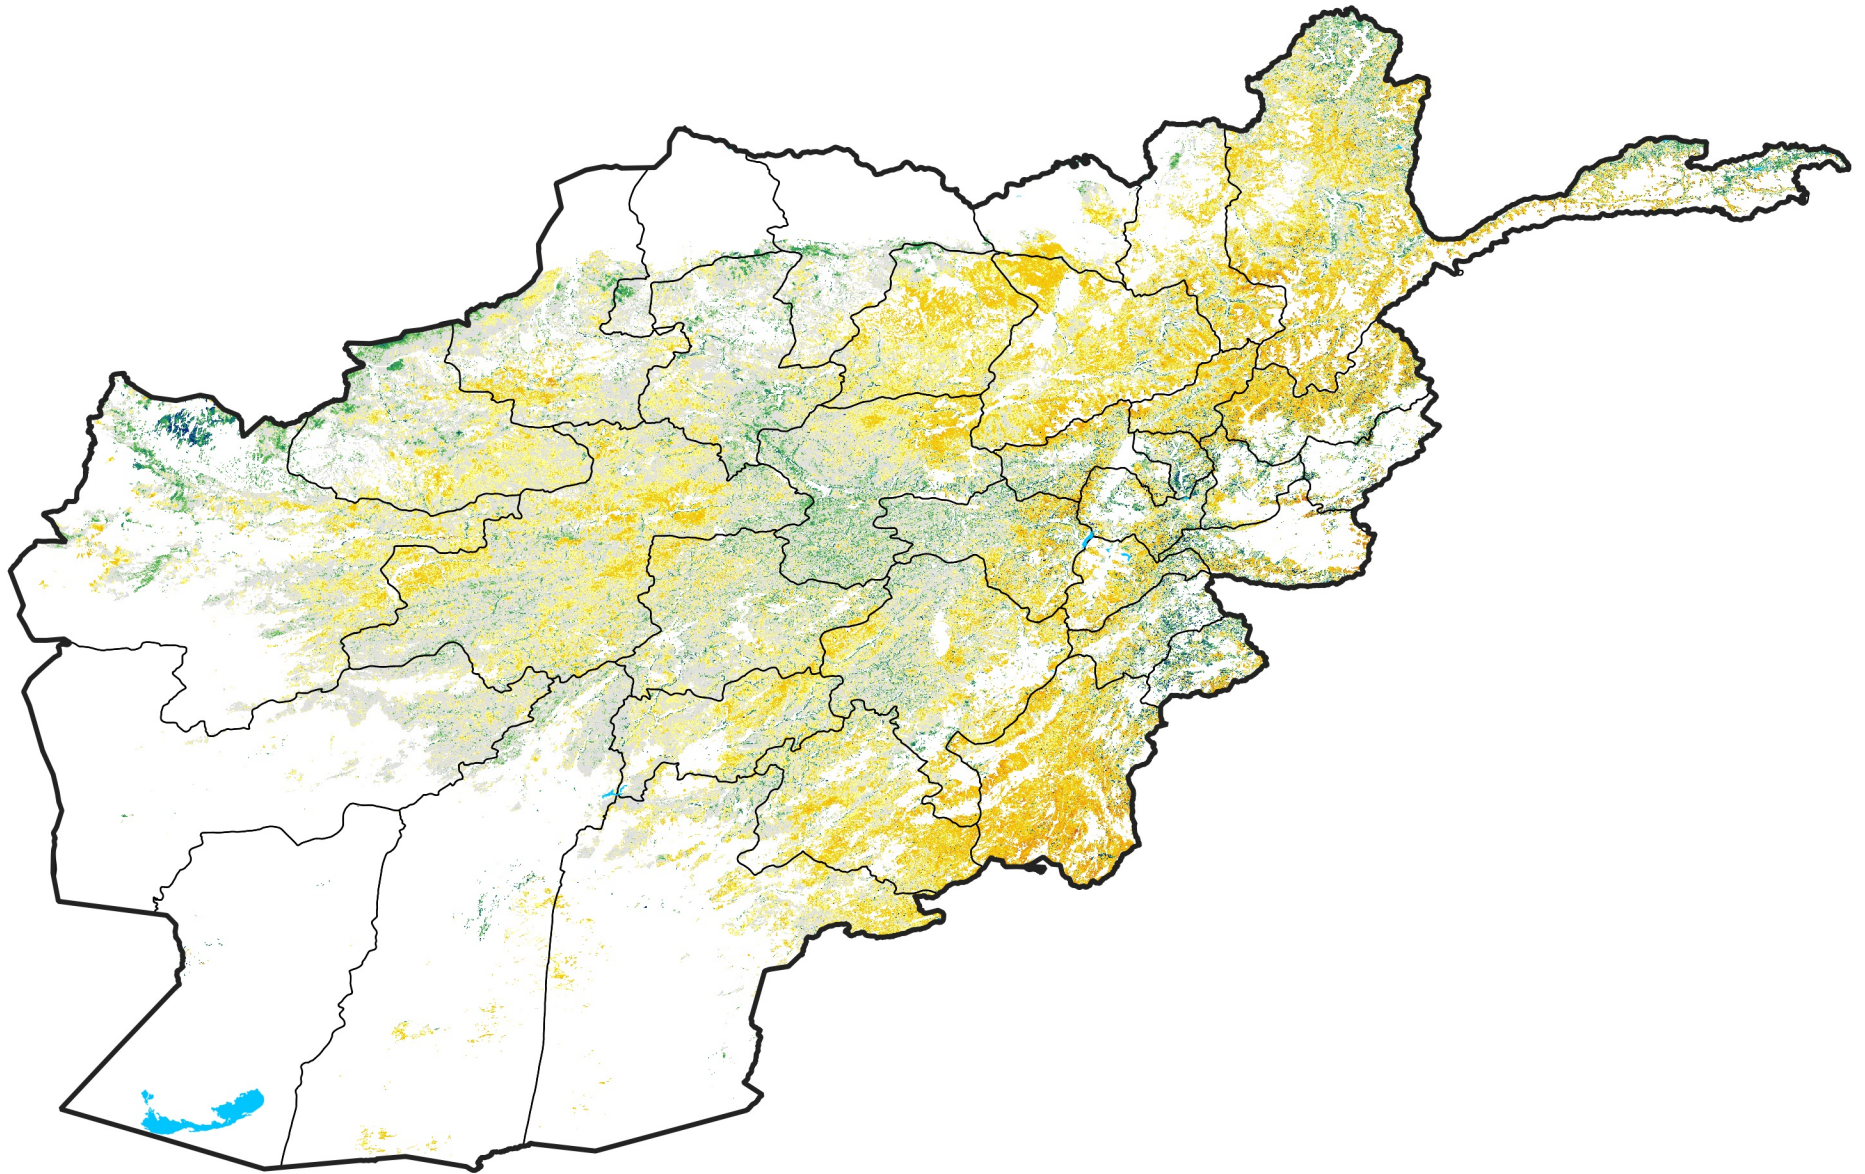

Afghanistan Rangeland Agricultural Areas

Percent of Mean NDVI

2017 / mean (2003 - 2022)

Period 23 / August 11 - 20, 2017

Percent of Normal