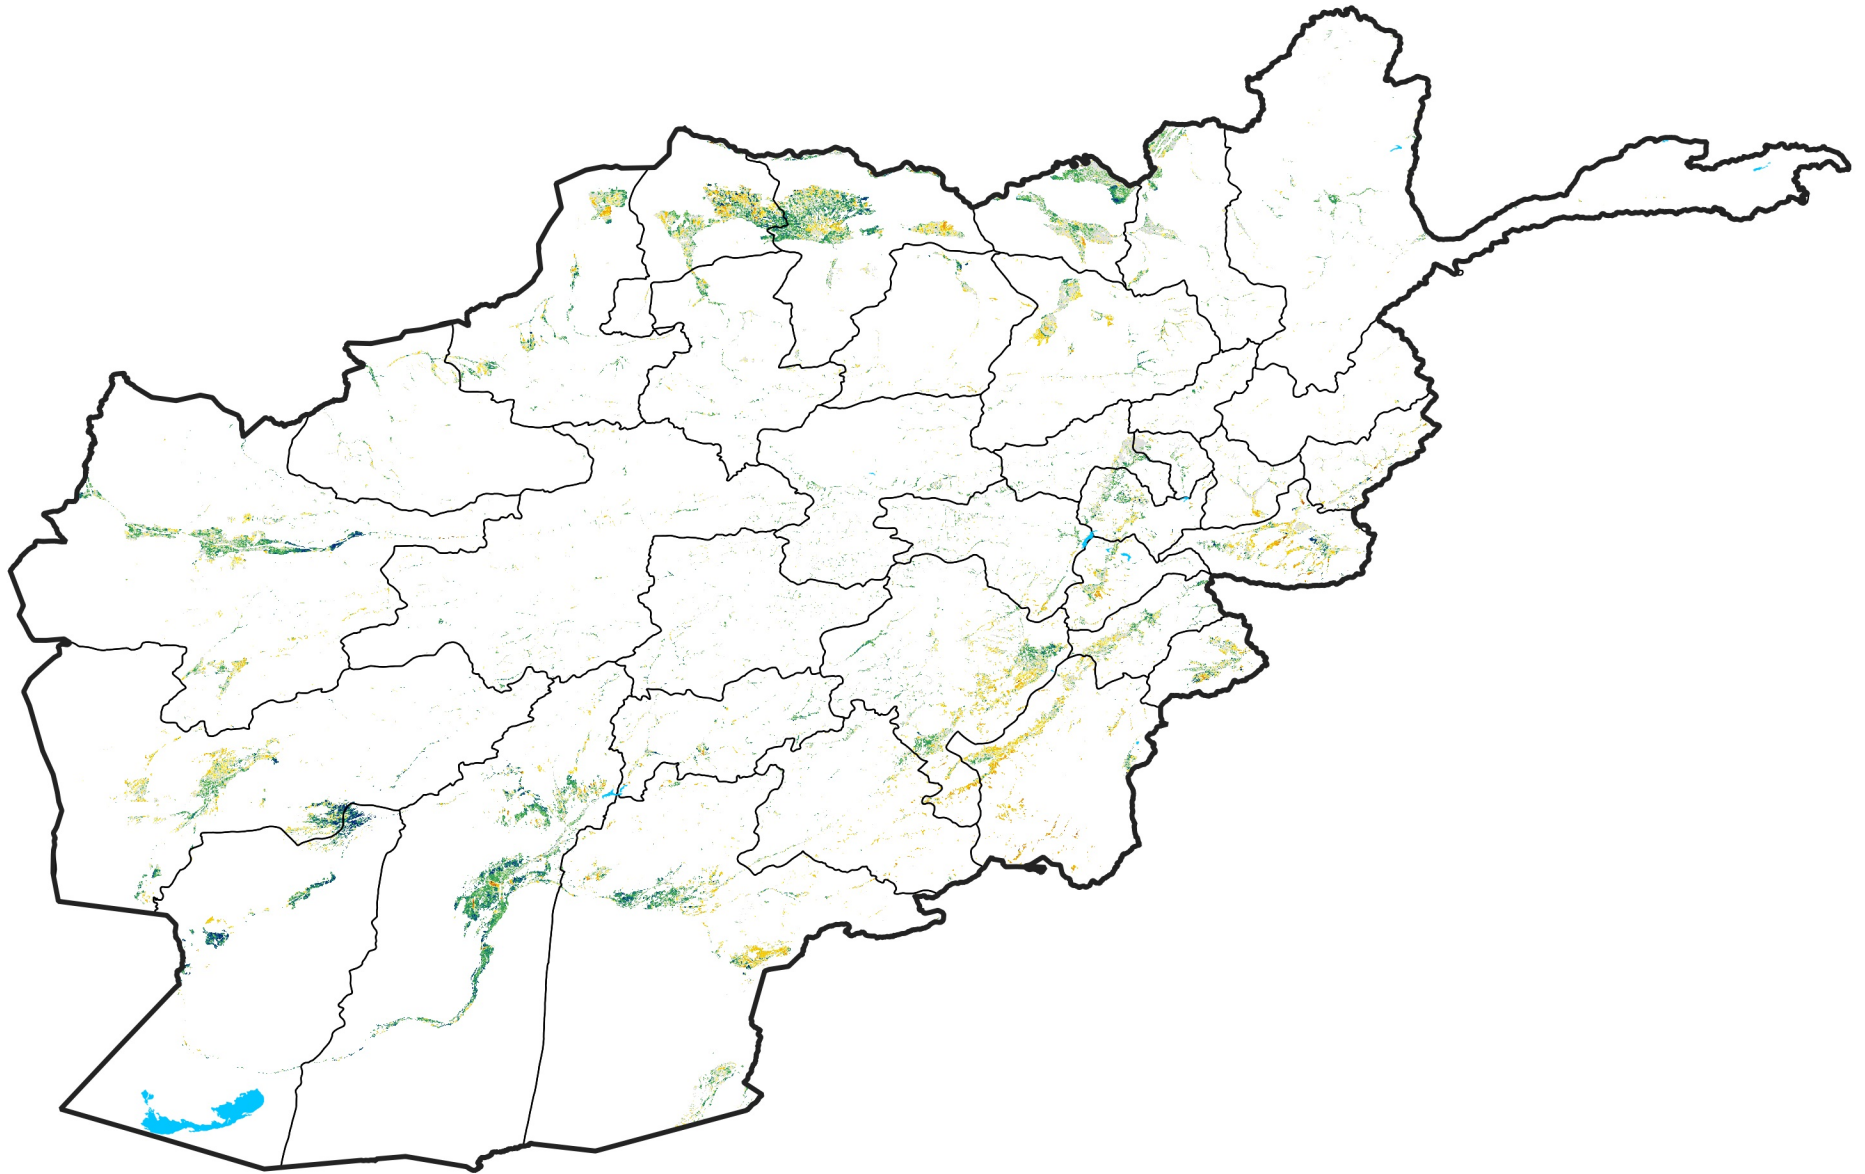

Afghanistan Irrigated Agricultural Areas

Percent of Mean NDVI

2017 / mean (2003 - 2022)

Period 24 / August 21 - 31, 2017

Percent of Normal