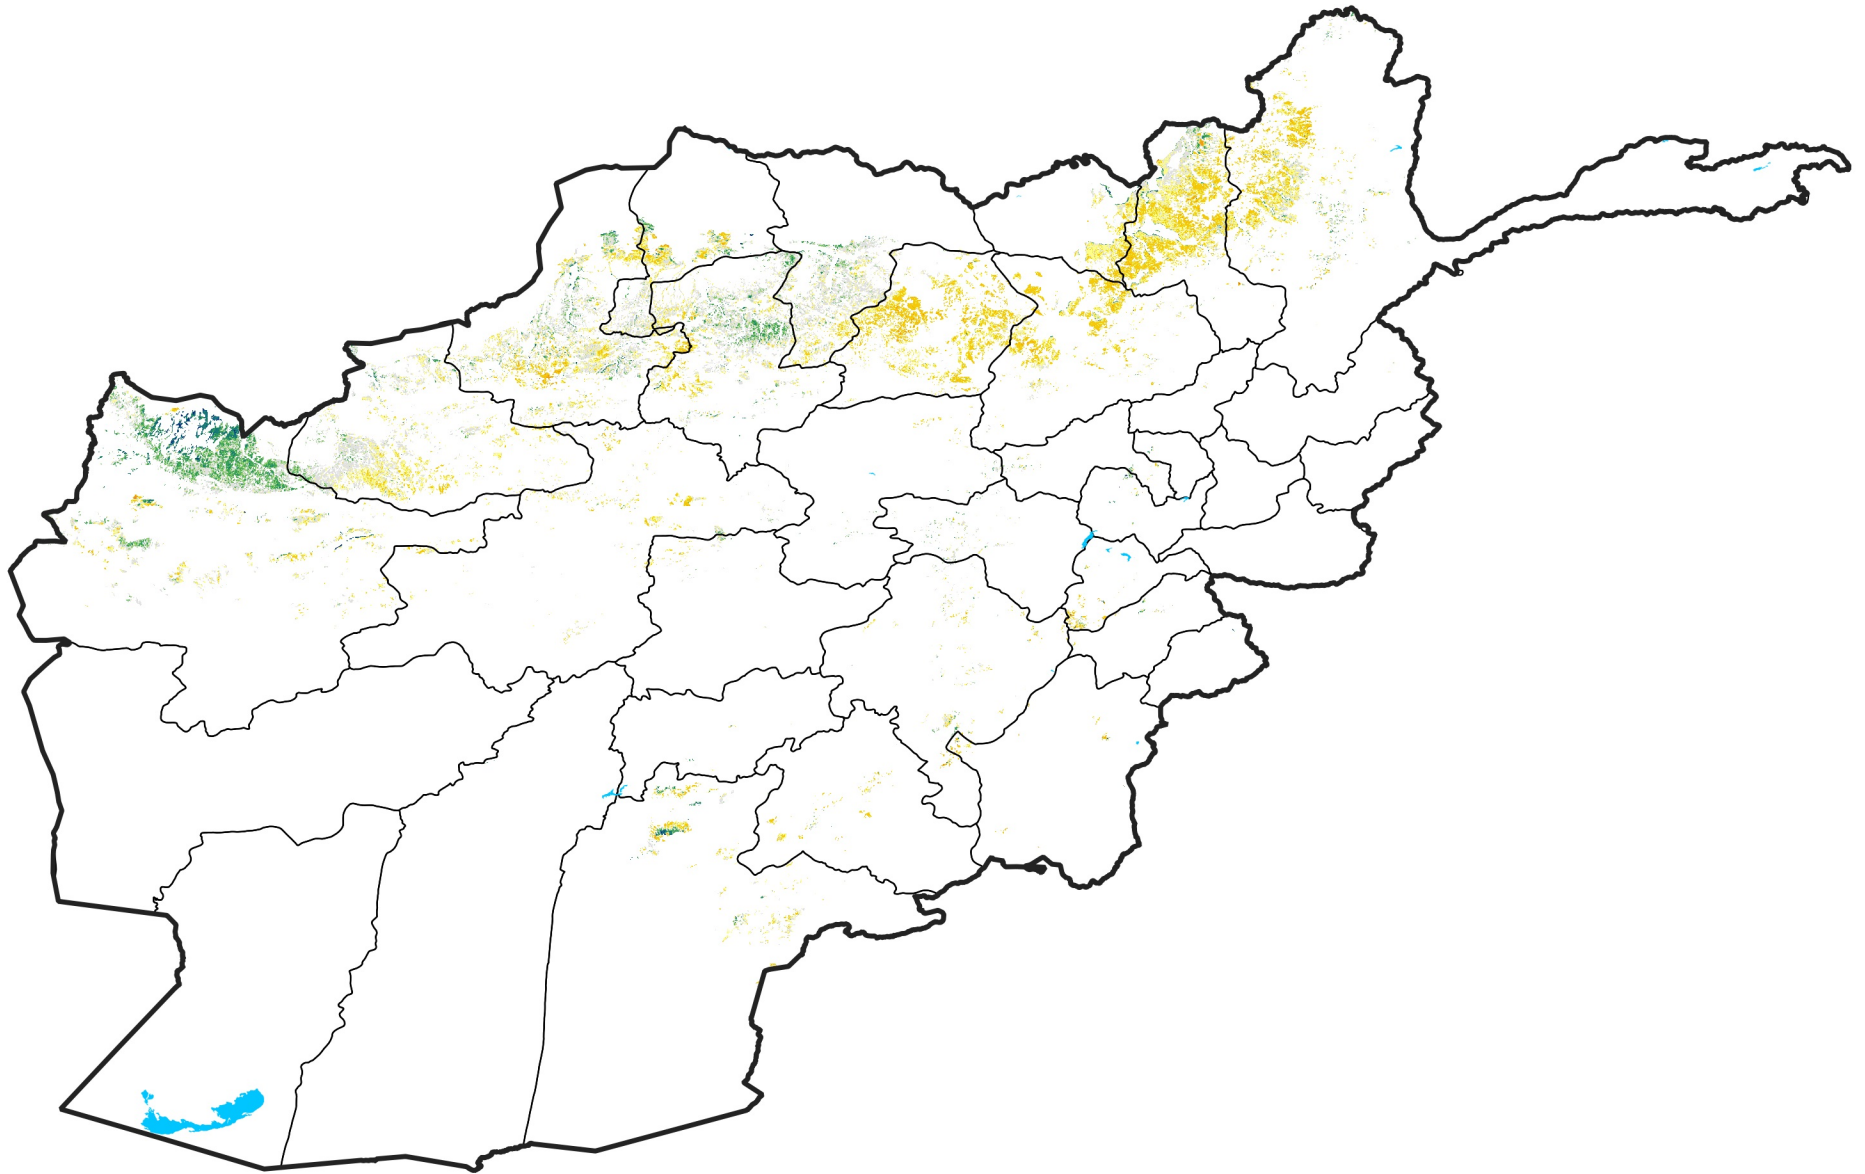

Afghanistan Rainfed Agricultural Areas

Percent of Mean NDVI

2017 / mean (2003 - 2022)

Period 24 / August 21 - 31, 2017

Percent of Normal