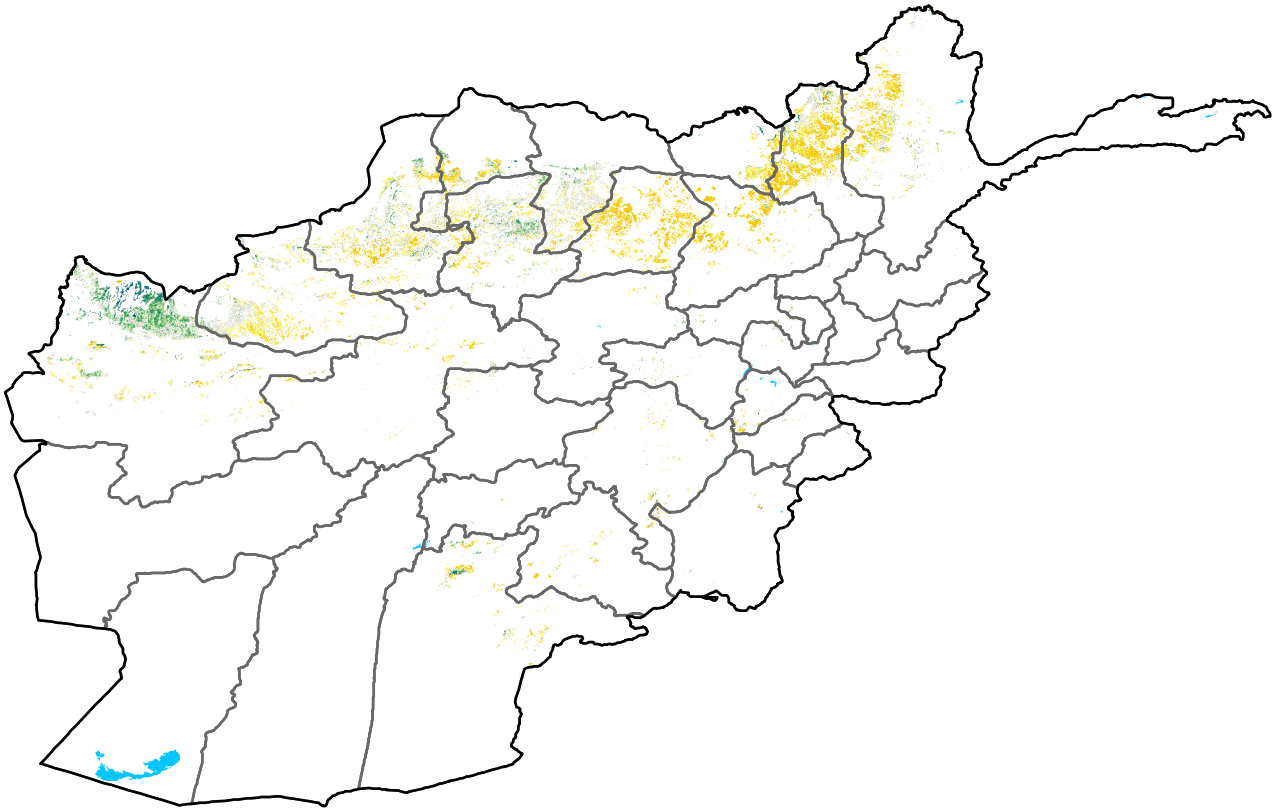

Afghanistan Rainfed Agricultural Areas Percent of Mean NDVI

2017 / Mean (2003 - 2022)
Period 25 / Sep 01 - 10, 2017

Percent of Normal