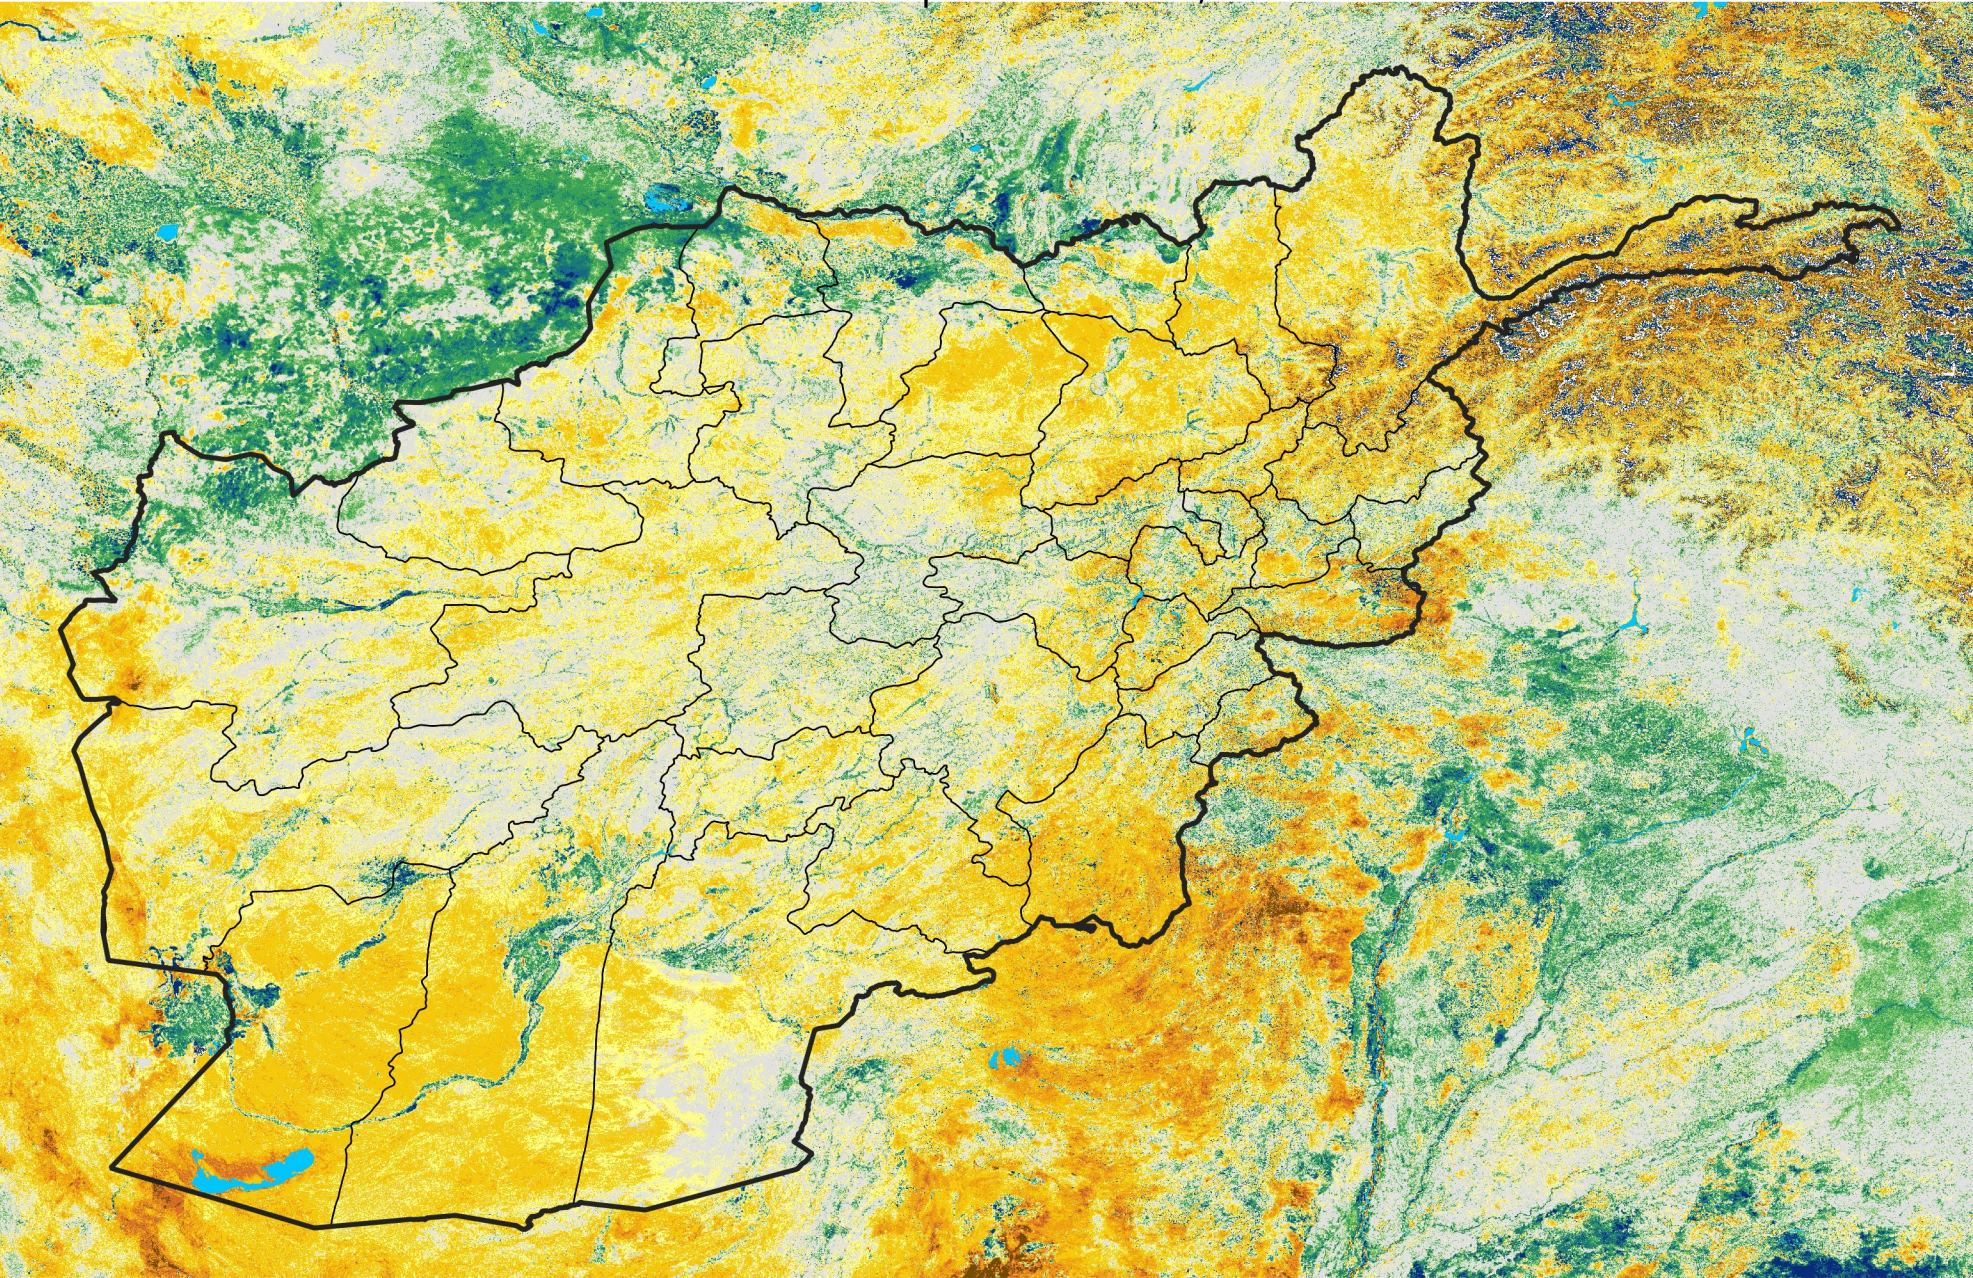

Afghanistan

Percent of Mean NDVI

2017 / mean (2003 - 2022)

Period 26 / September 11 - 20, 2017

Percent of Normal