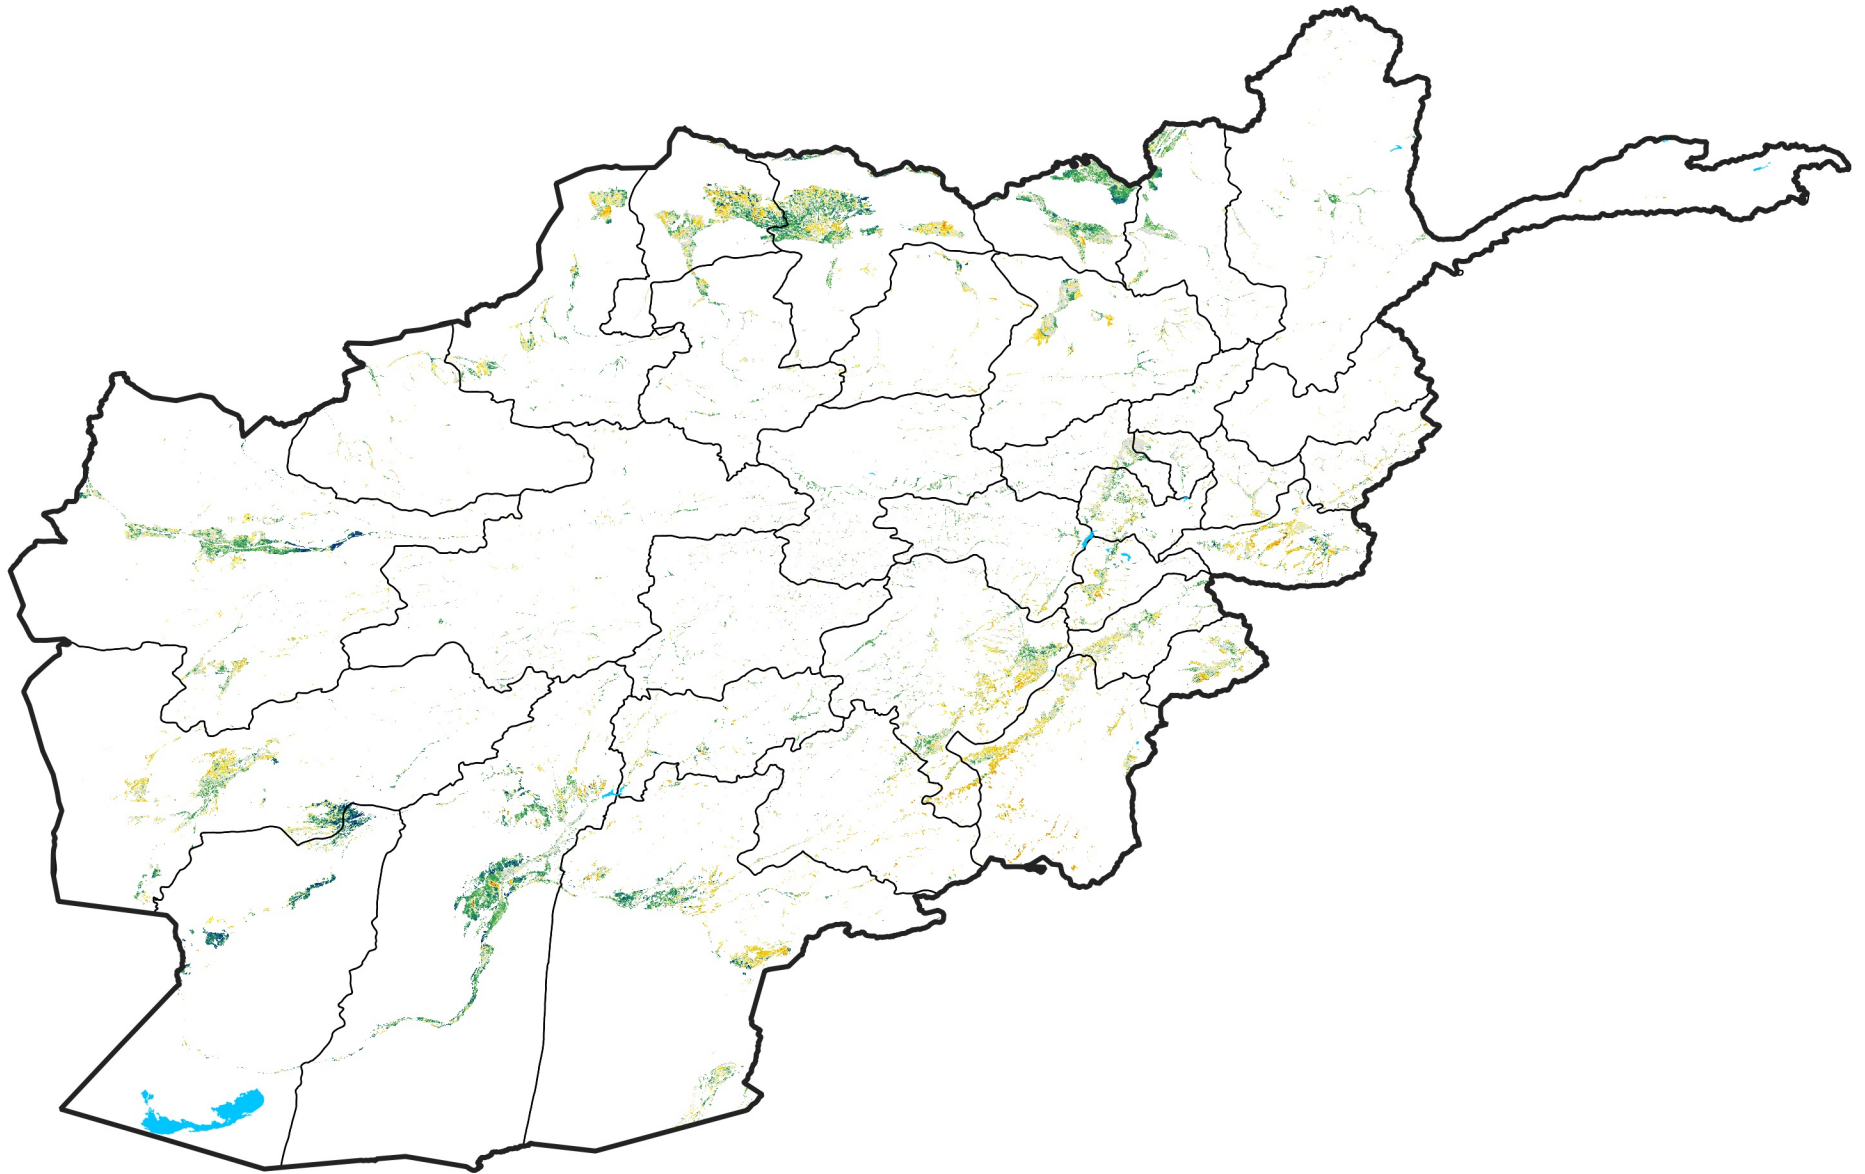

Afghanistan Irrigated Agricultural Areas

Percent of Mean NDVI

2017 / mean (2003 - 2022)

Period 26 / September 11 - 20, 2017

Percent of Normal