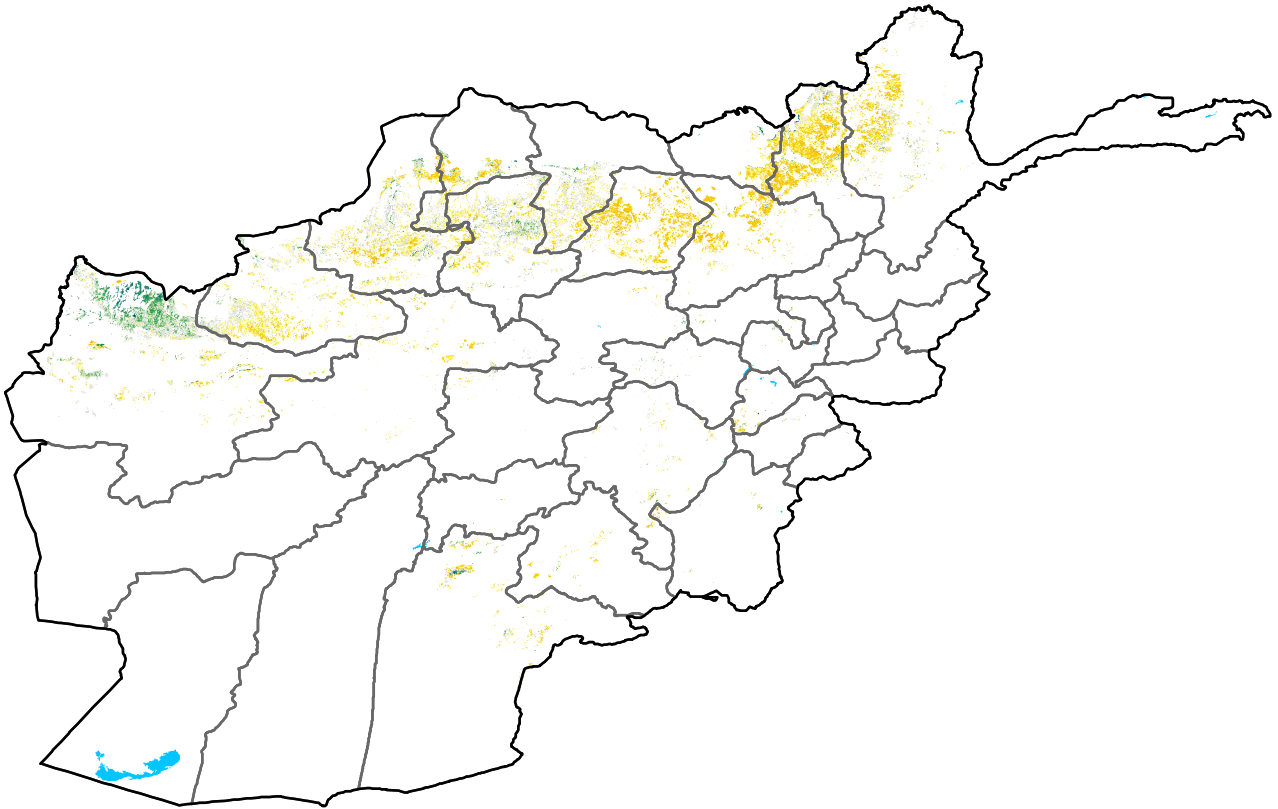

# Afghanistan Rainfed Agricultural Areas Percent of Mean NDVI

2017 / Mean (2003 - 2022)  
Period 26 / Sep 11 - 20, 2017

## Percent of Normal