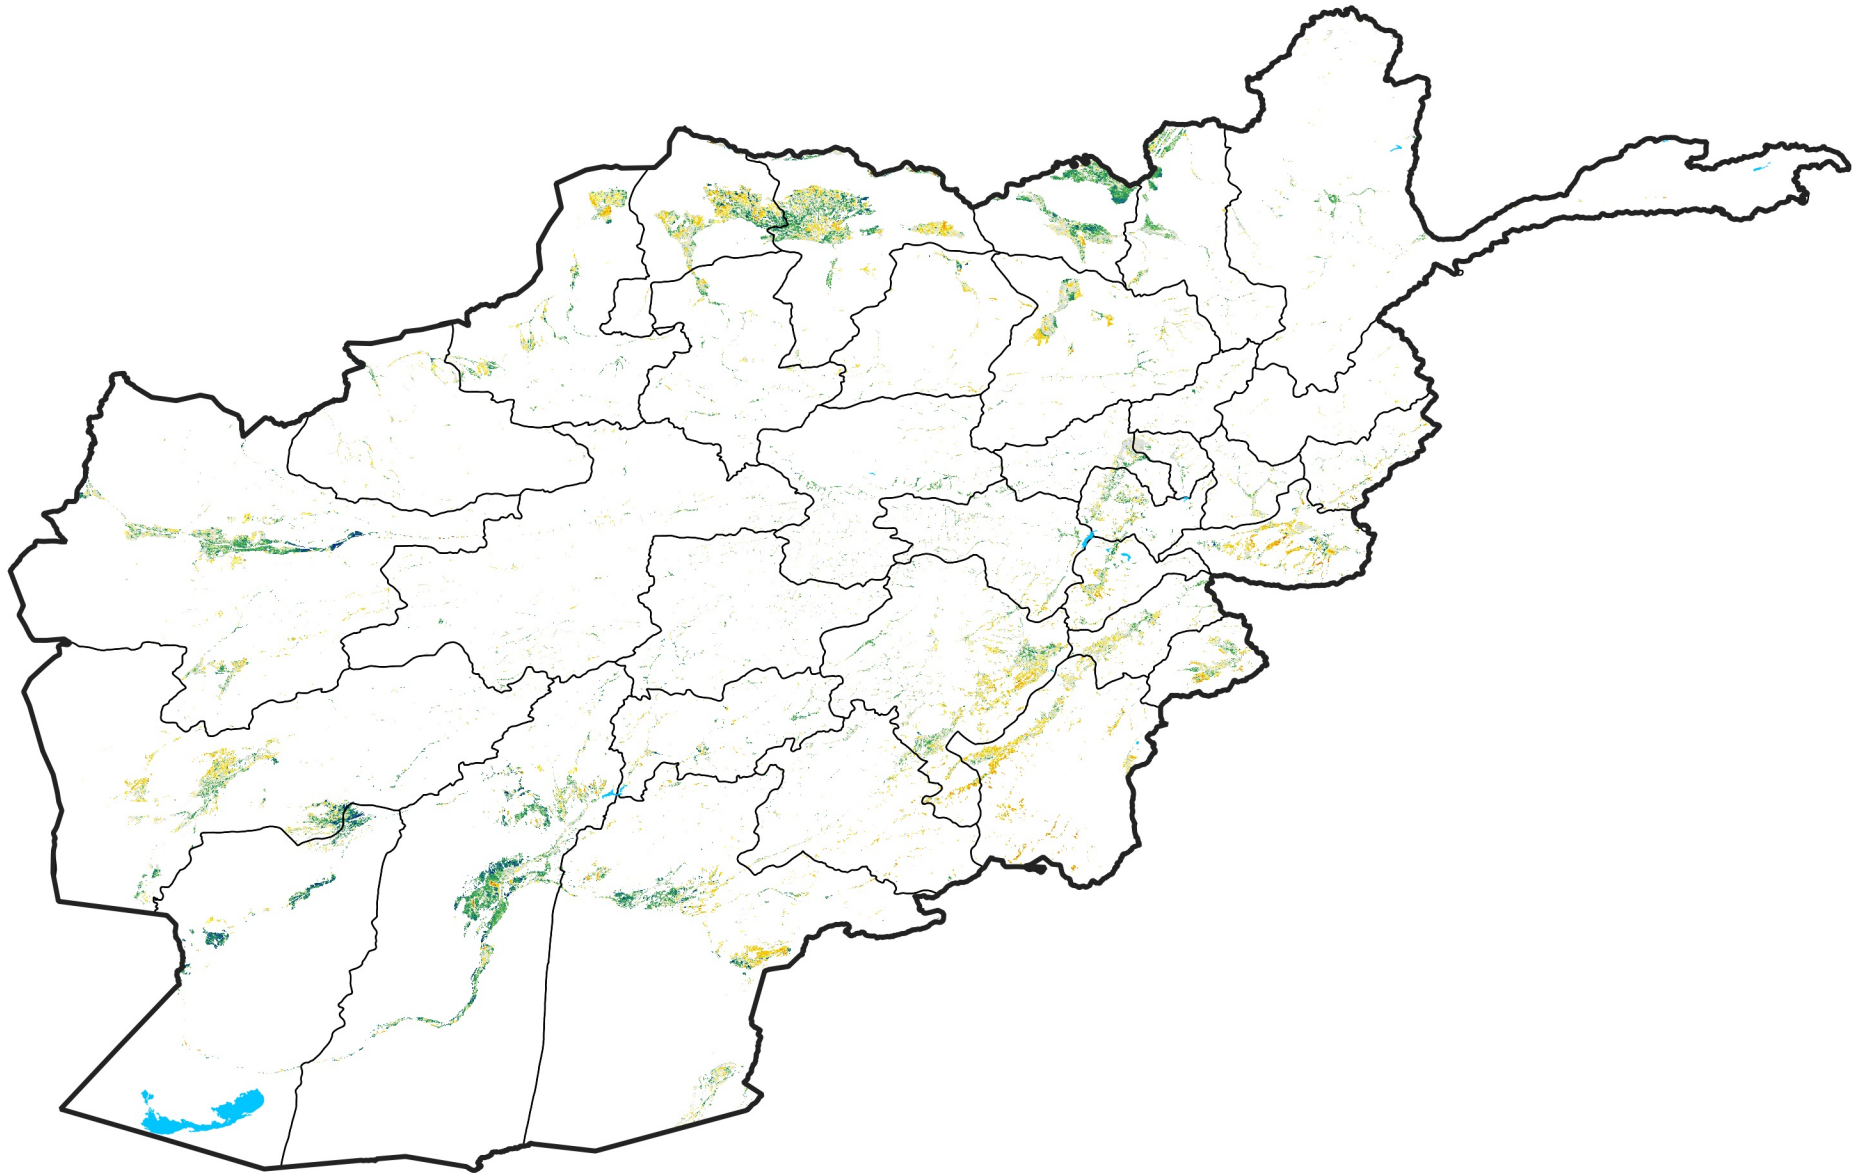

Afghanistan Irrigated Agricultural Areas

Percent of Mean NDVI

2017 / mean (2003 - 2022)

Period 27 / September 21 - 30, 2017

Percent of Normal