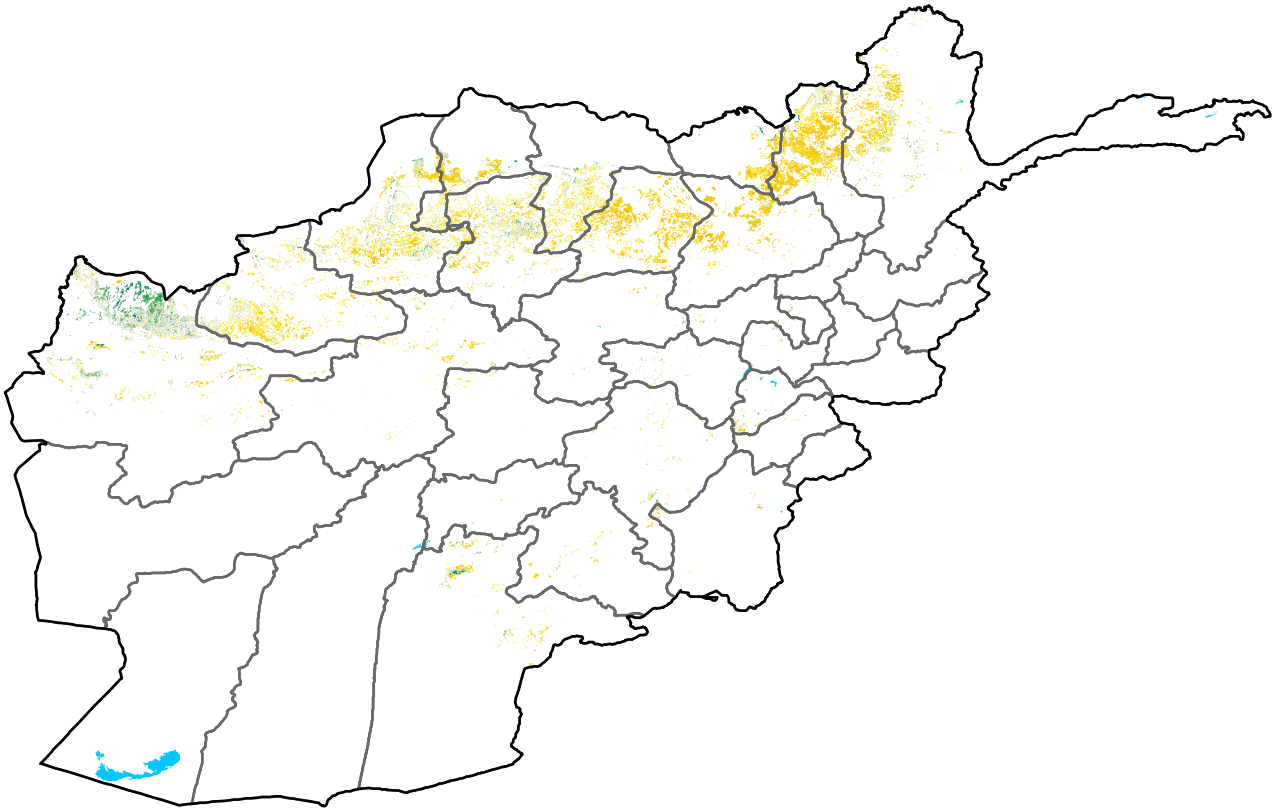

Afghanistan Rainfed Agricultural Areas Percent of Mean NDVI

2017 / Mean (2003 - 2022)
Period 27 / Sep 21 - 30, 2017

Percent of Normal