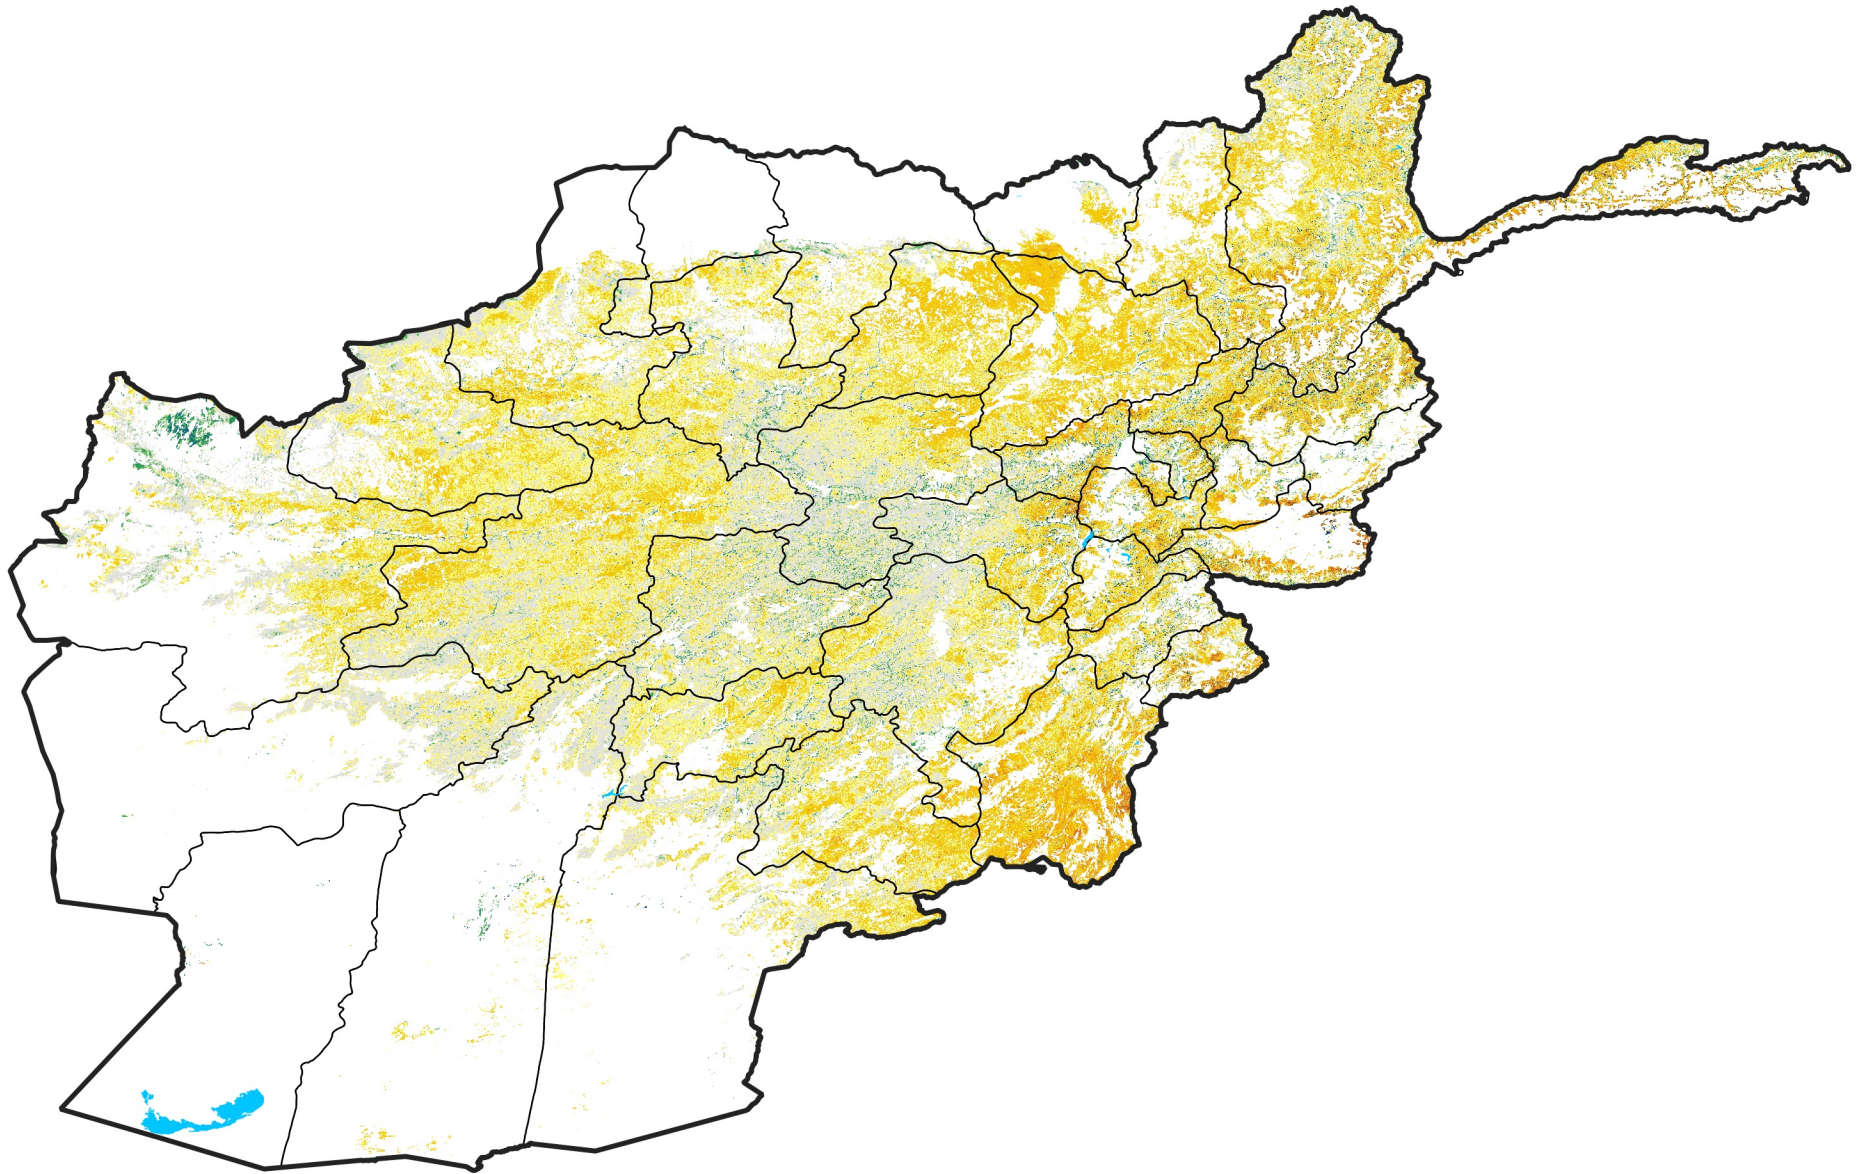

Afghanistan Rangeland Agricultural Areas

Percent of Mean NDVI

2017 / mean (2003 - 2022)

Period 27 / September 21 - 30, 2017

Percent of Normal