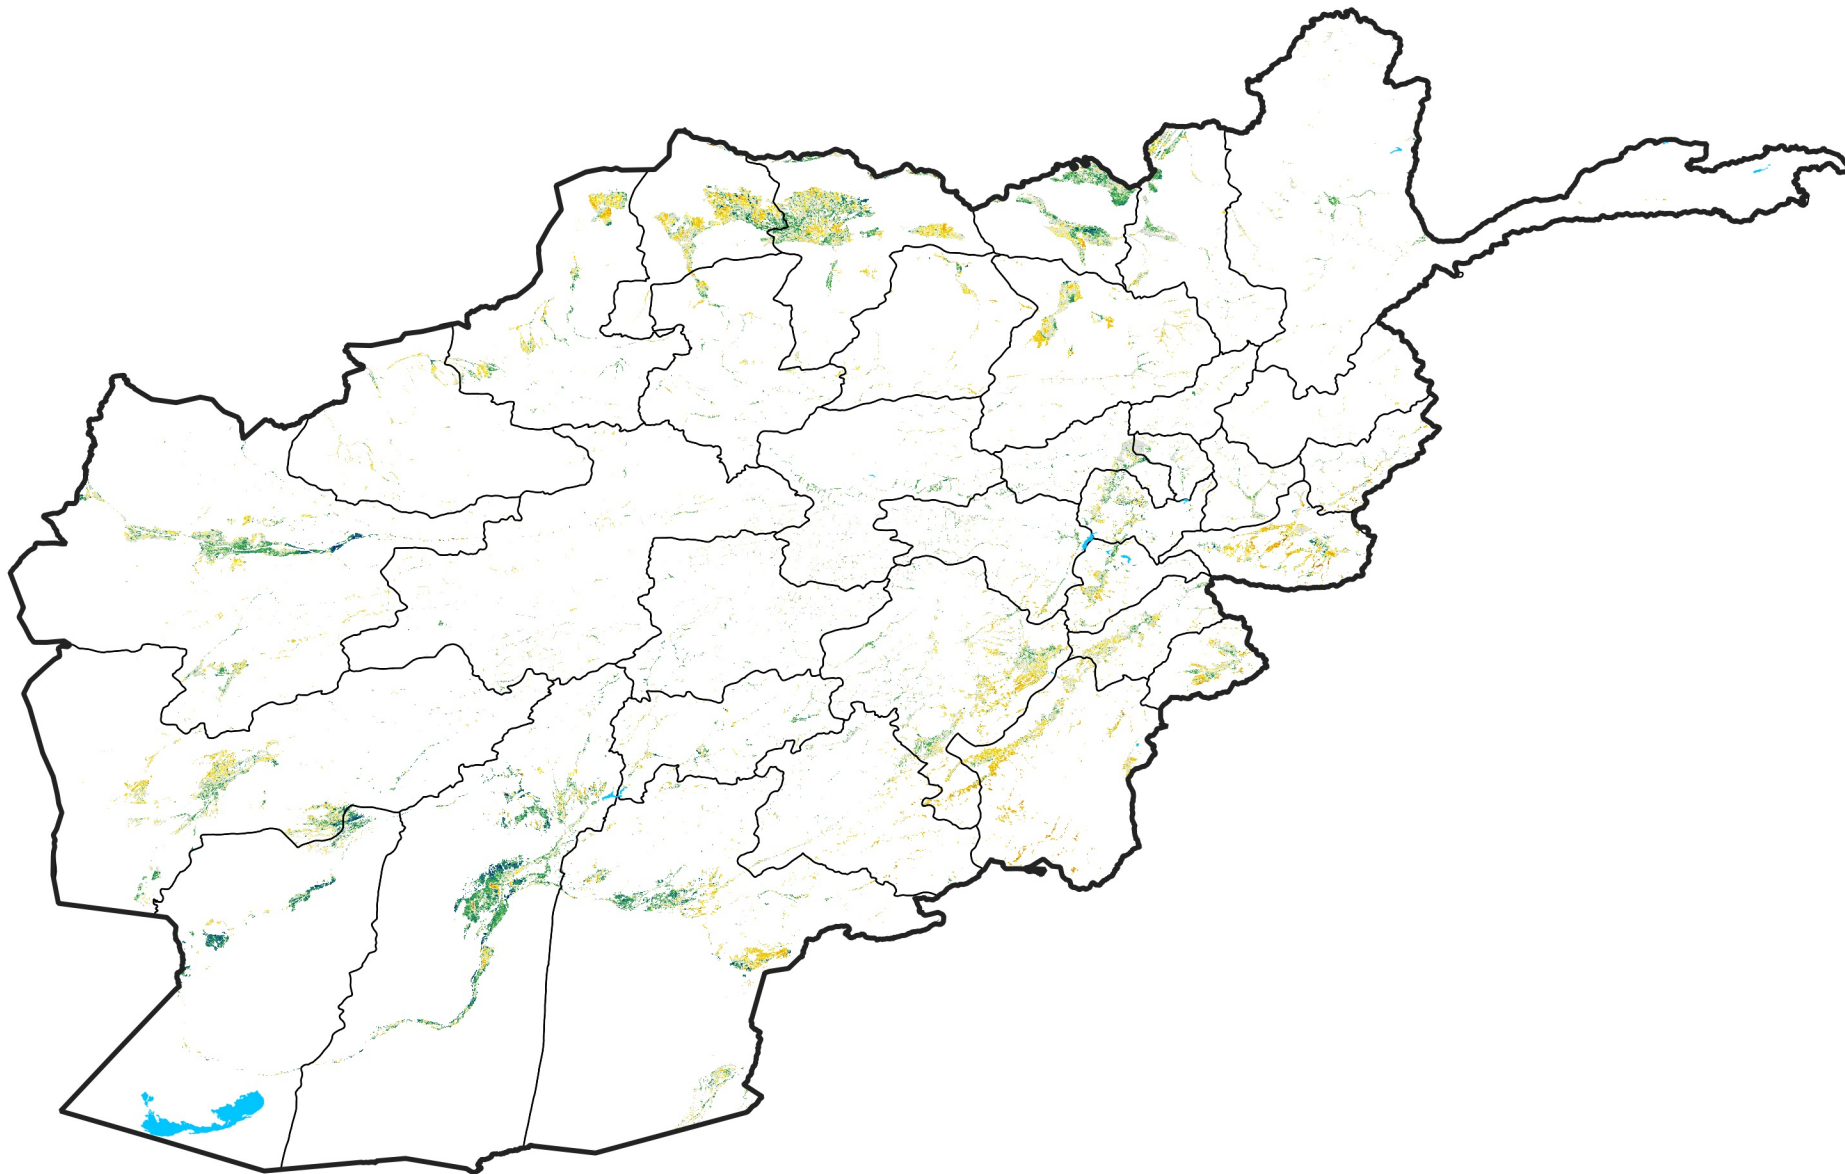

Afghanistan Irrigated Agricultural Areas

Percent of Mean NDVI

2017 / mean (2003 - 2022)

Period 28 / October 01 - 10, 2017

Percent of Normal