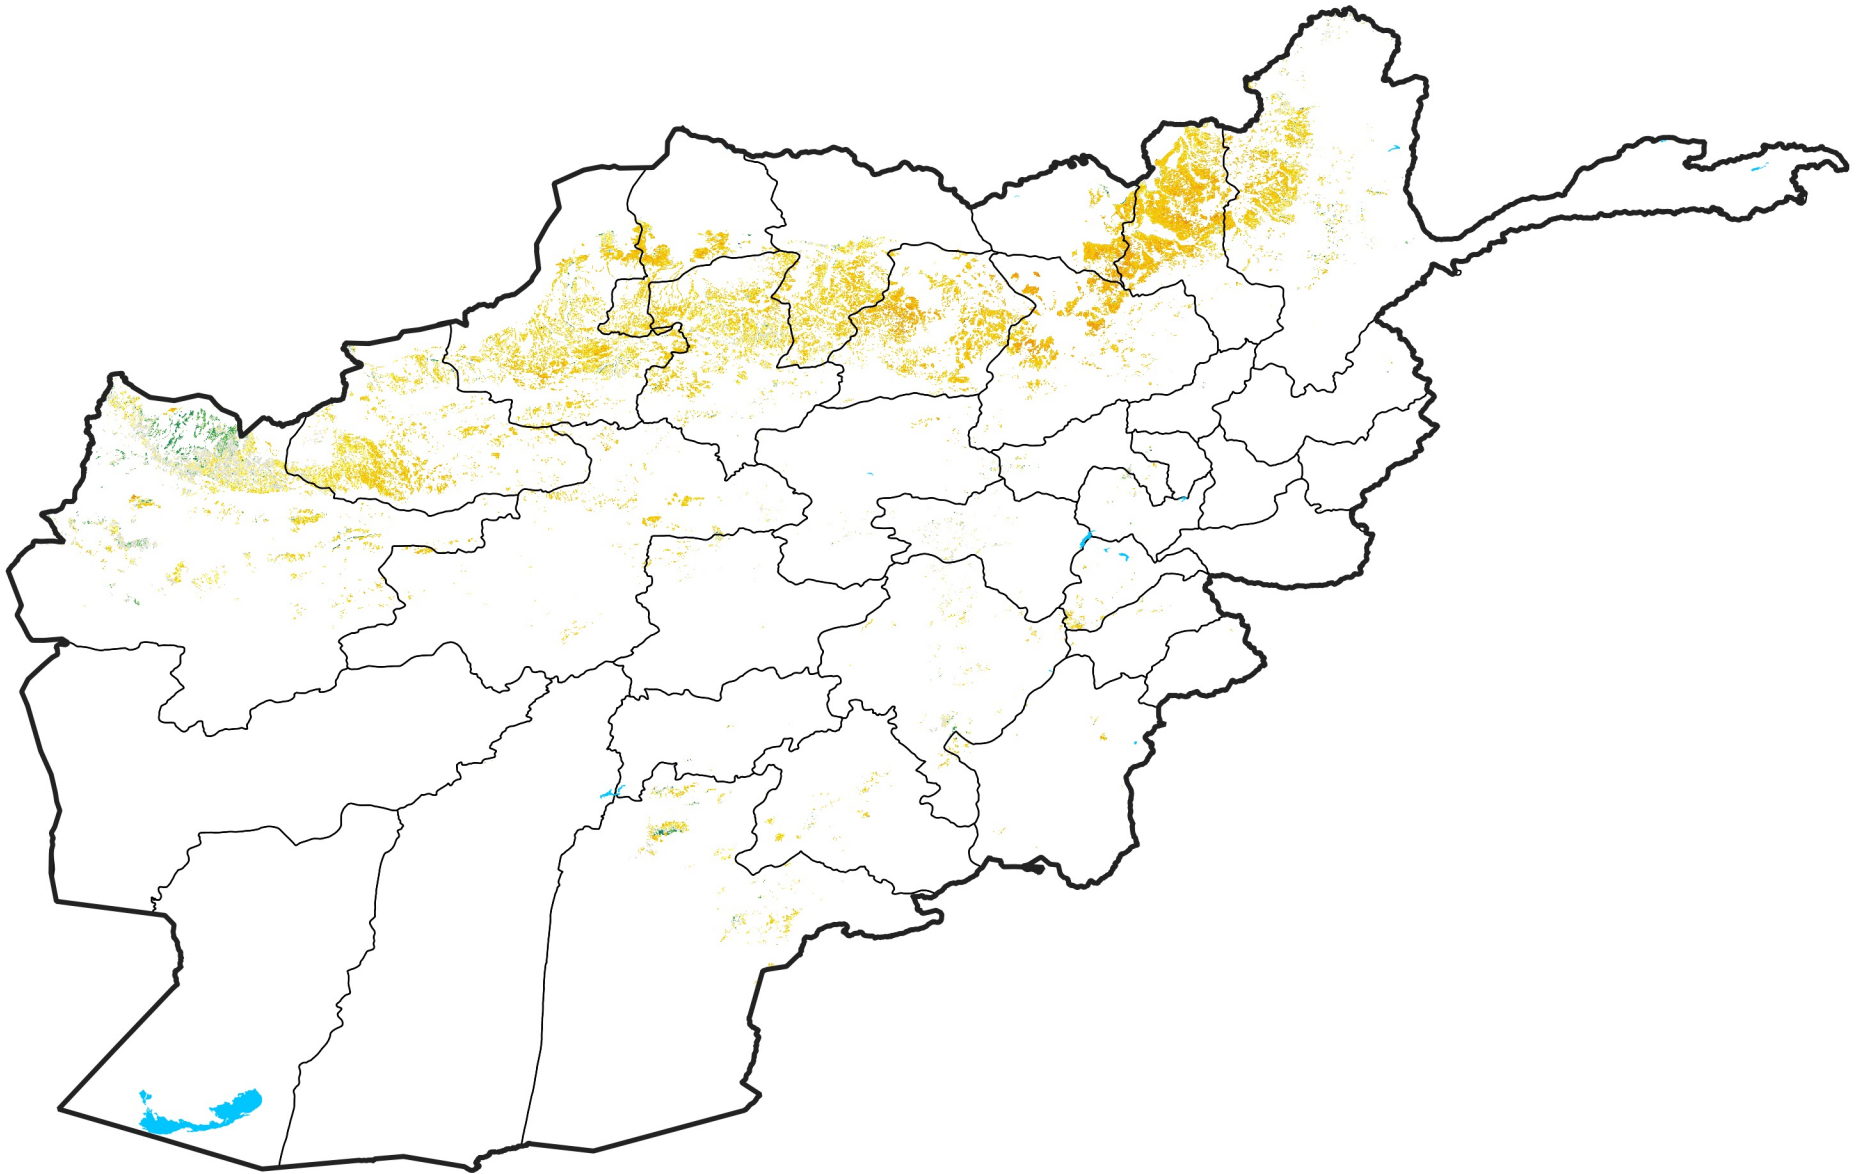

Afghanistan Rainfed Agricultural Areas

Percent of Mean NDVI

2017 / mean (2003 - 2022)

Period 29 / October 11 - 20, 2017

Percent of Normal