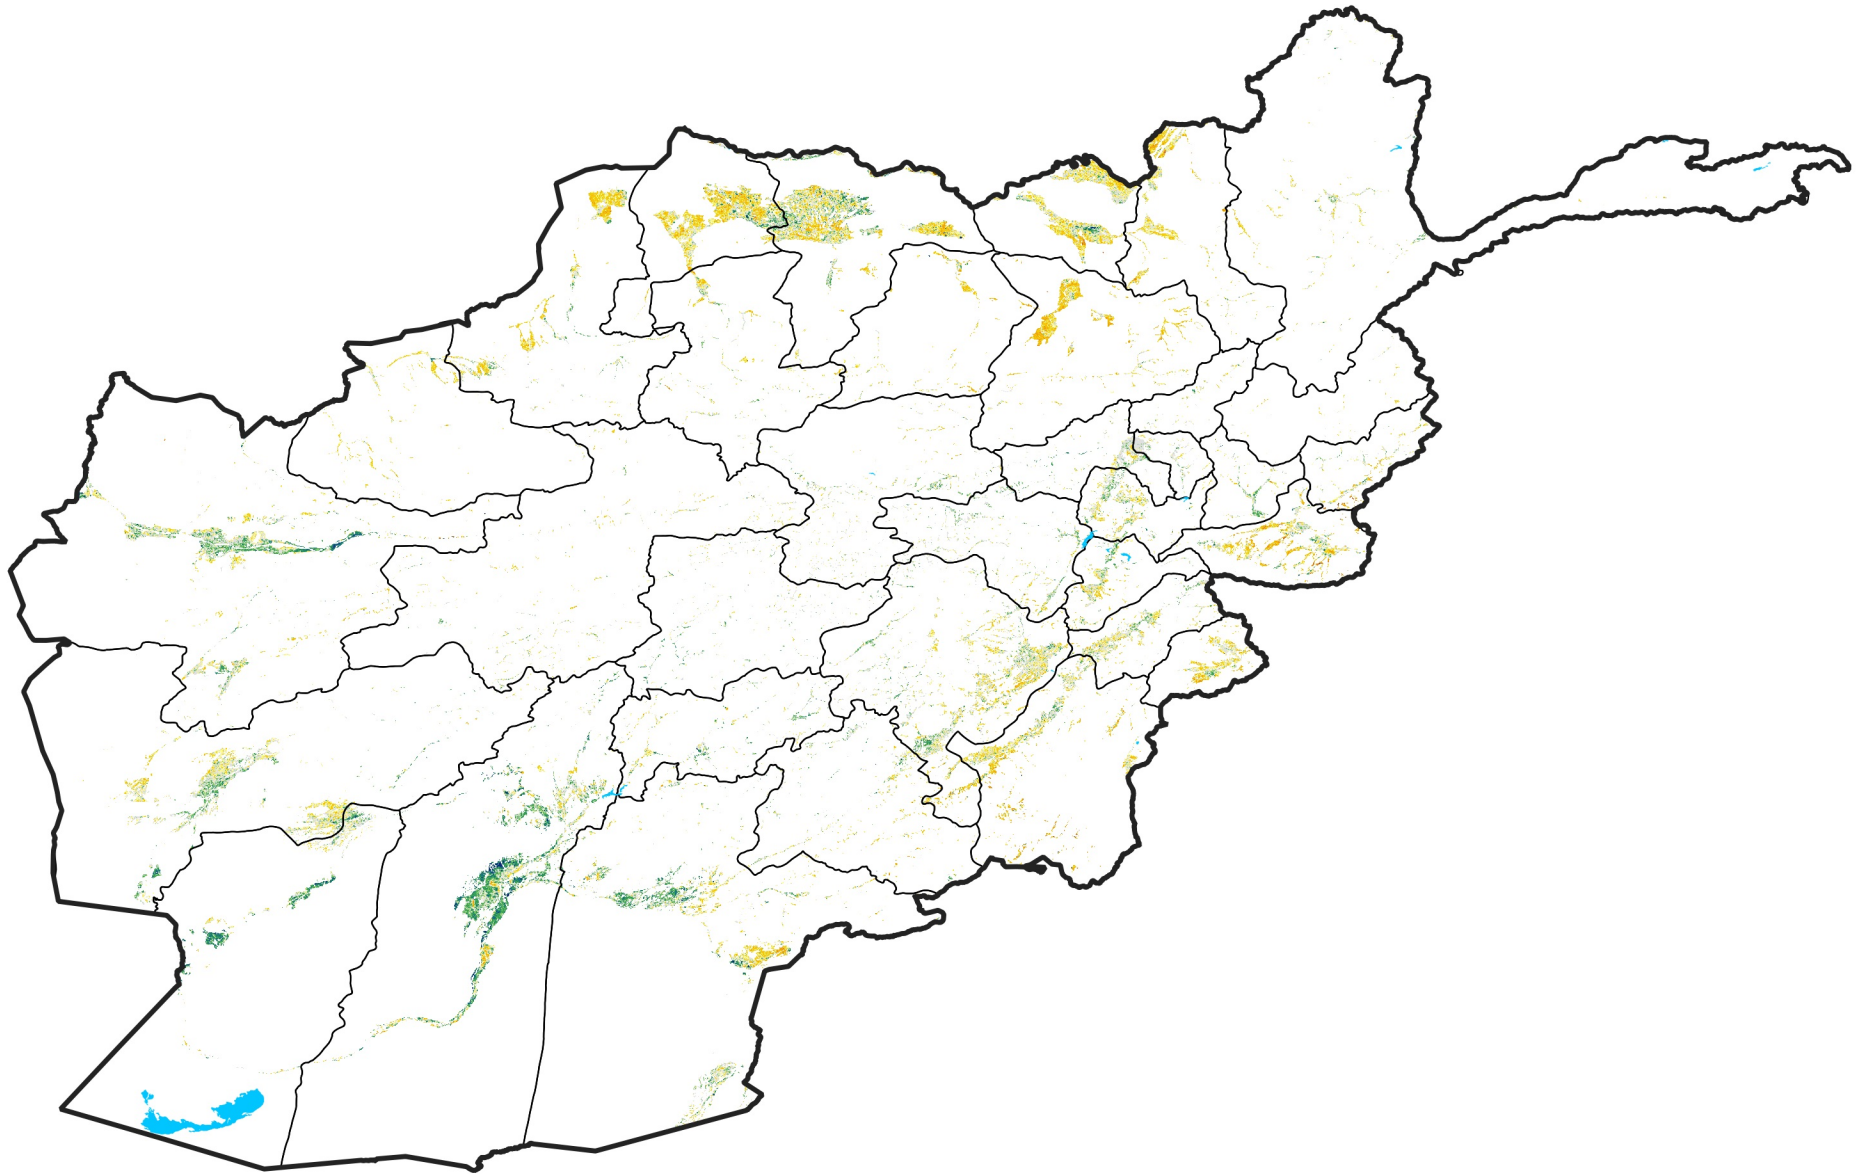

Afghanistan Irrigated Agricultural Areas

Percent of Mean NDVI

2017 / mean (2003 - 2022)

Period 30 / October 21 - 31, 2017

Percent of Normal