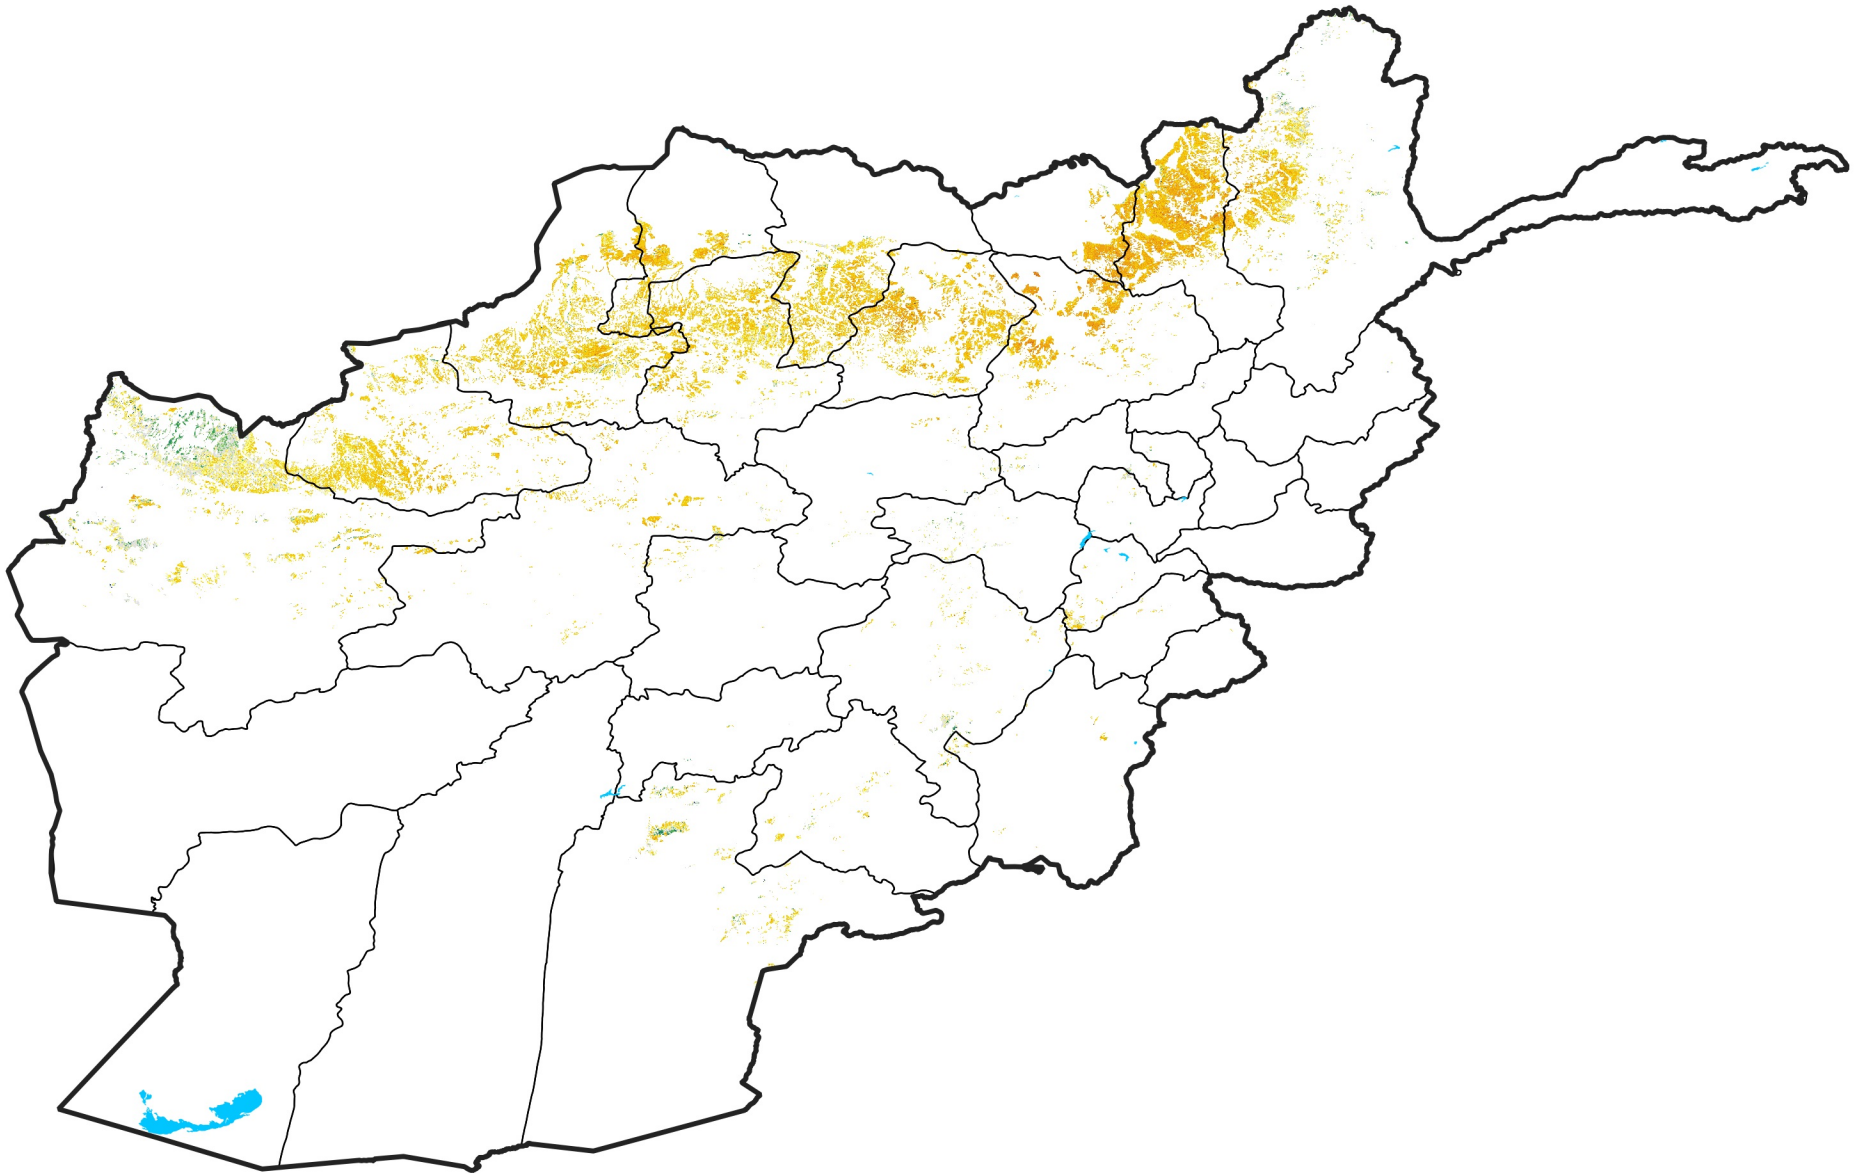

Afghanistan Rainfed Agricultural Areas

Percent of Mean NDVI

2017 / mean (2003 - 2022)

Period 30 / October 21 - 31, 2017

Percent of Normal