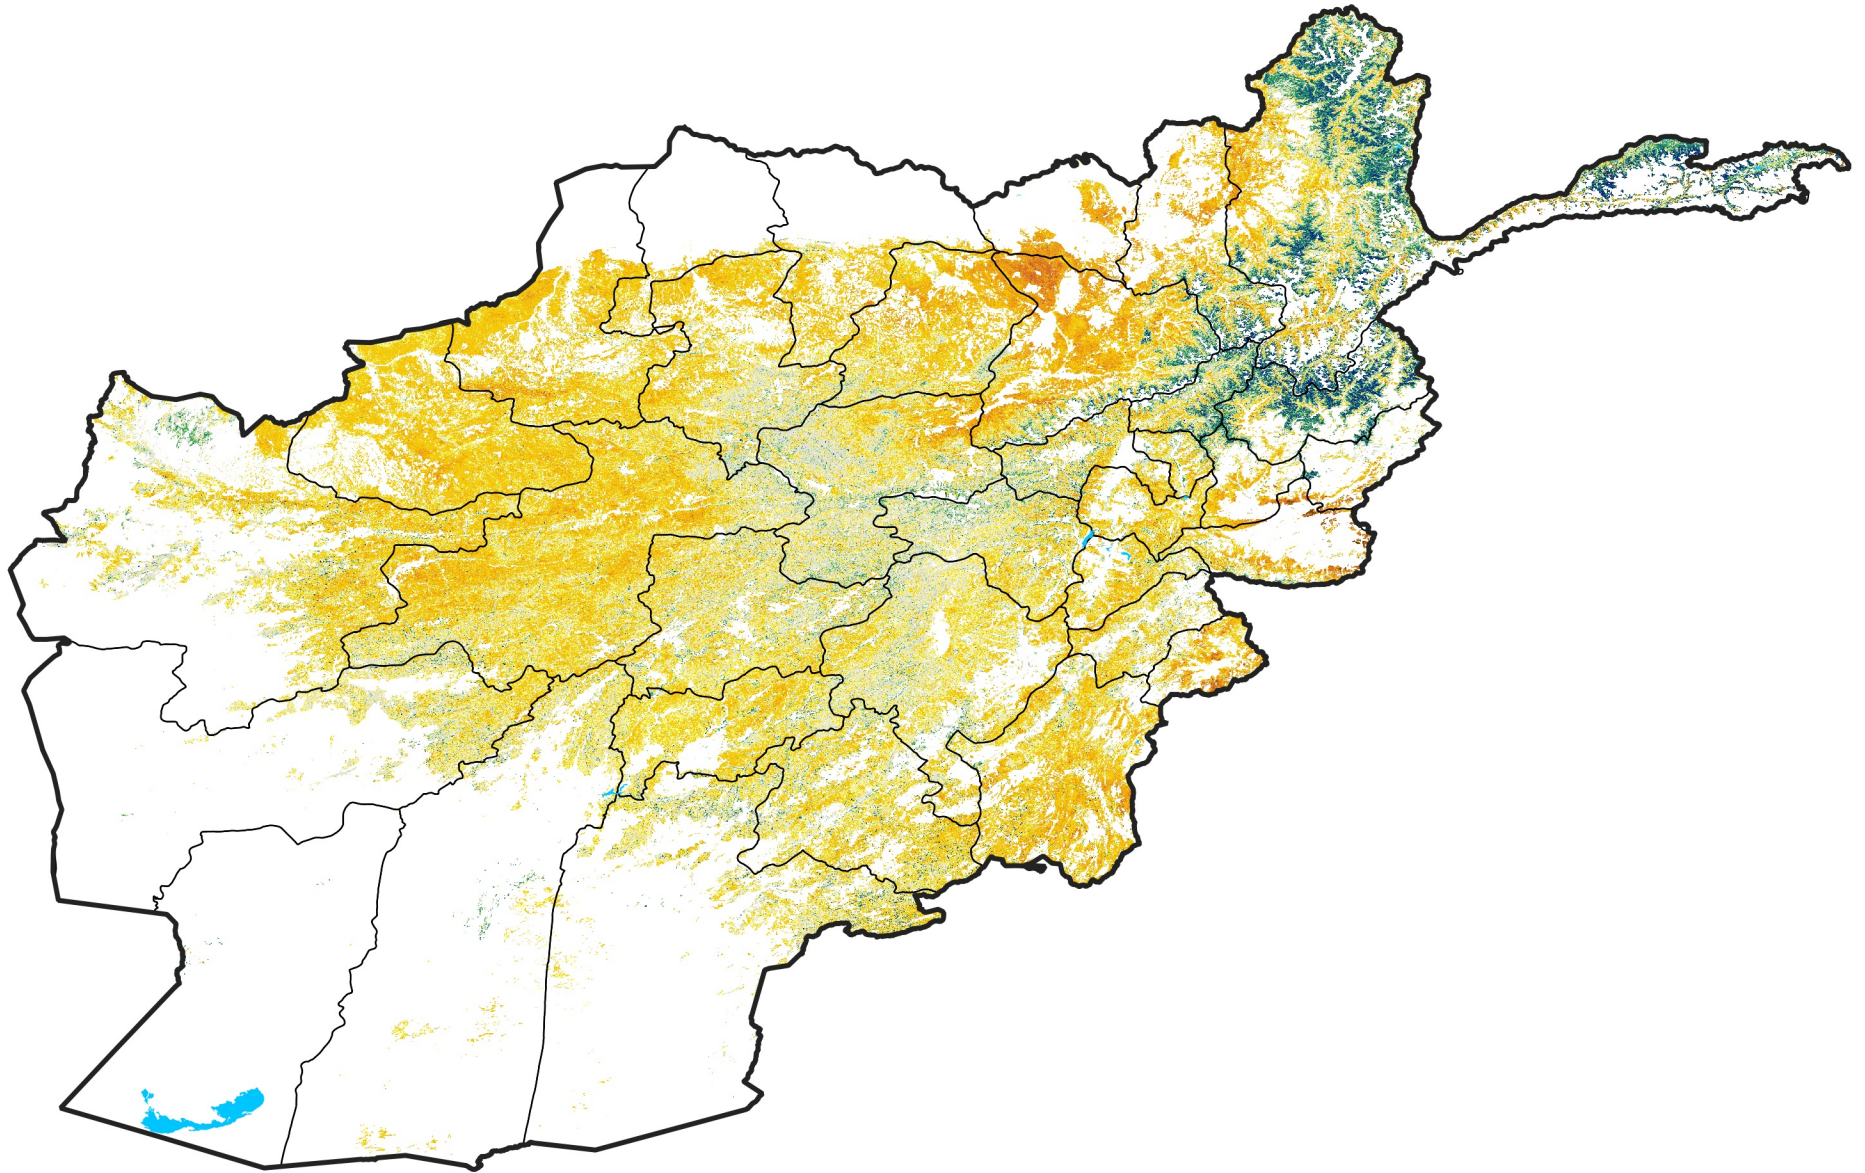

Afghanistan Rangeland Agricultural Areas

Percent of Mean NDVI

2017 / mean (2003 - 2022)

Period 30 / October 21 - 31, 2017

Percent of Normal