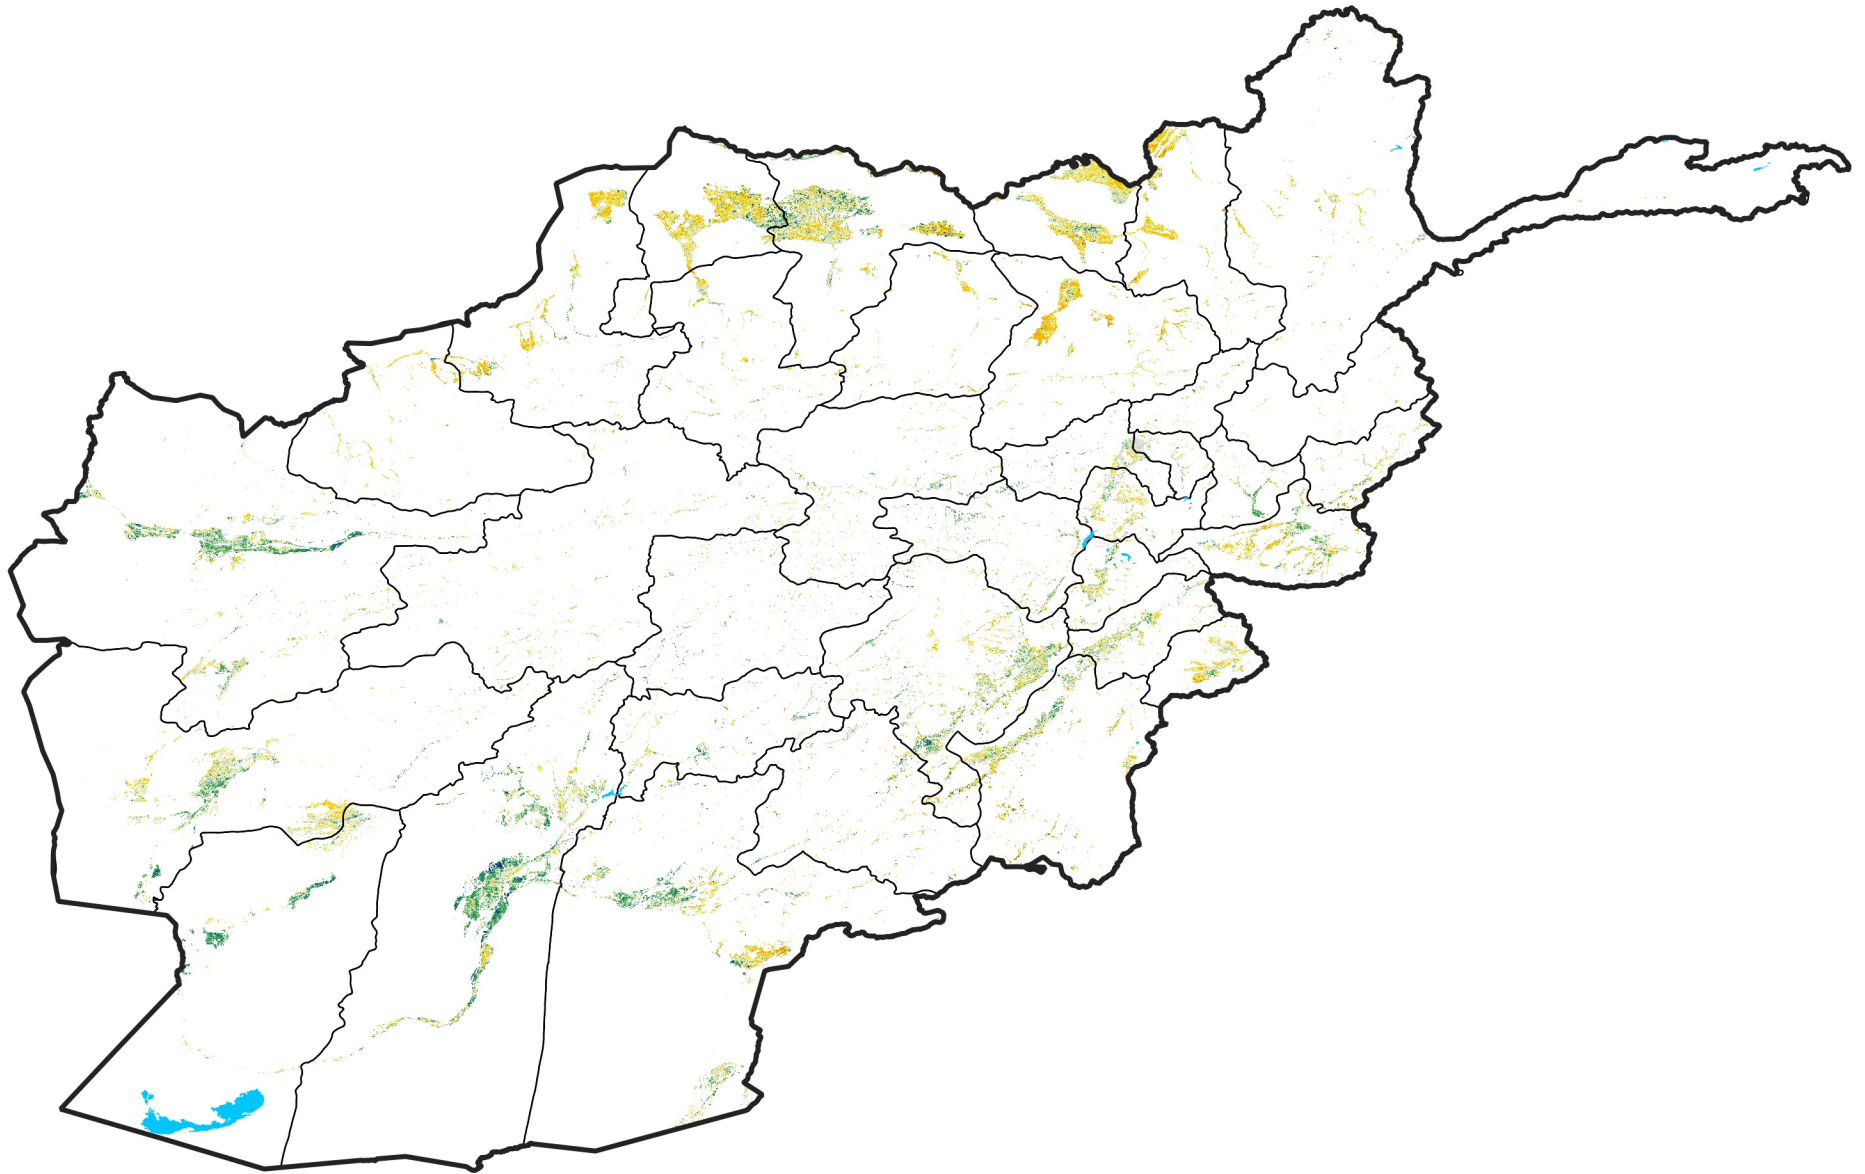

Afghanistan Irrigated Agricultural Areas

Percent of Mean NDVI

2017 / mean (2003 - 2022)

Period 31 / November 01 - 10, 2017

Percent of Normal