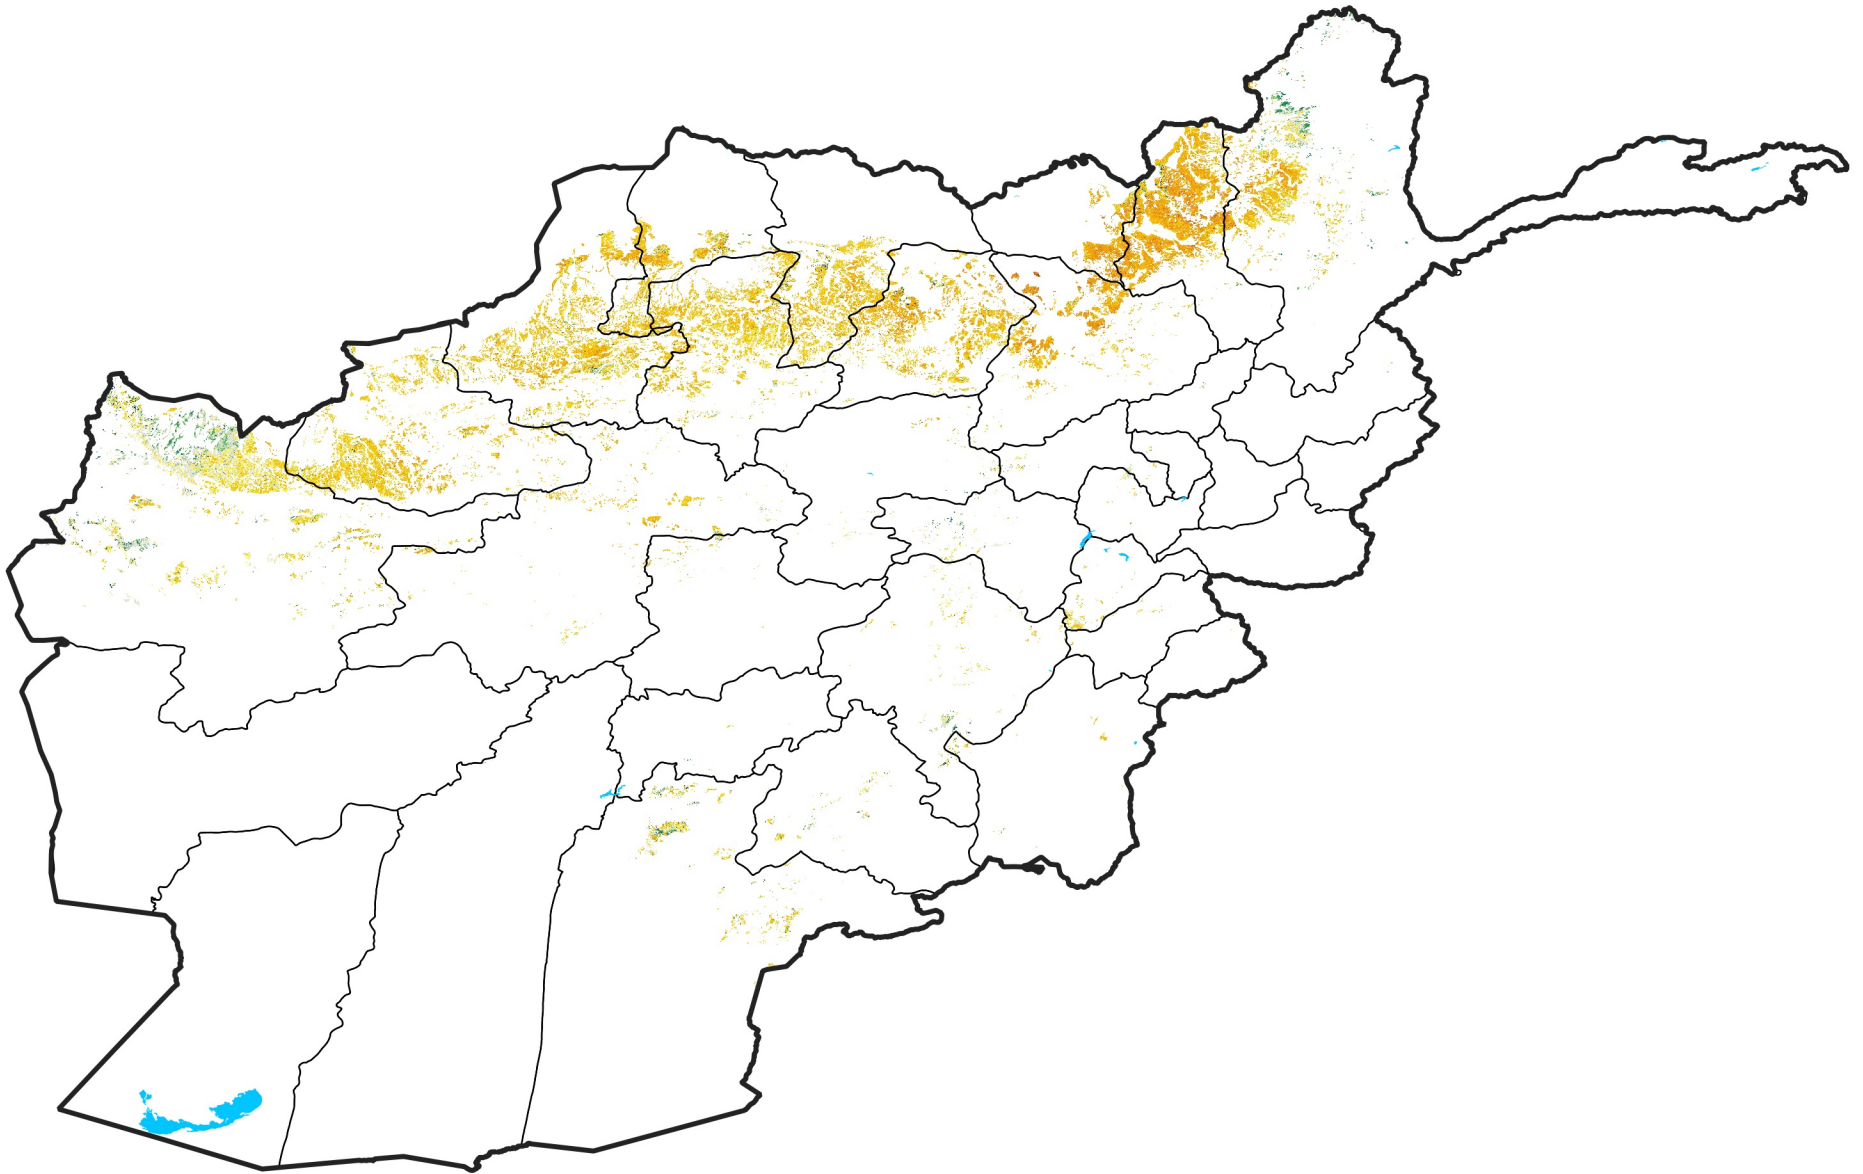

Afghanistan Rainfed Agricultural Areas

Percent of Mean NDVI

2017 / mean (2003 - 2022)

Period 31 / November 01 - 10, 2017

Percent of Normal