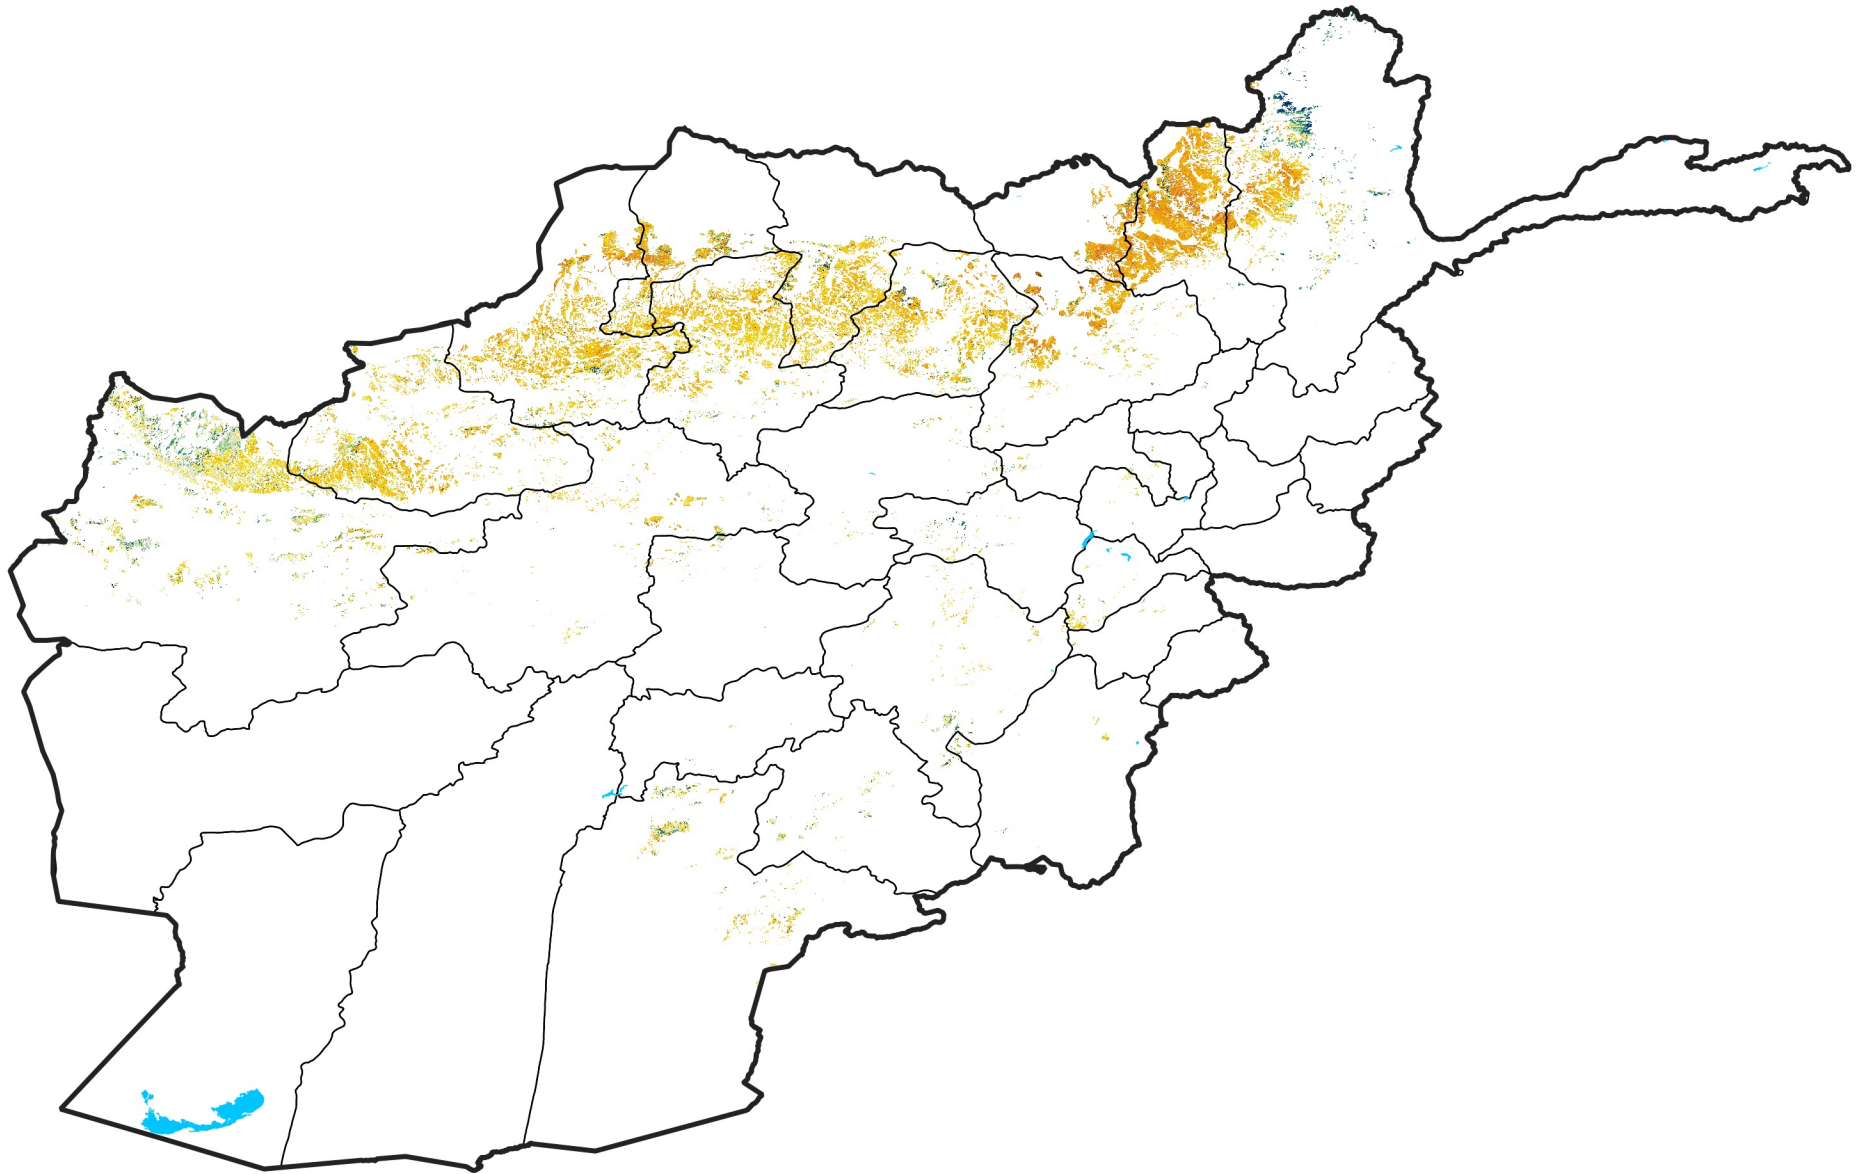

Afghanistan Rainfed Agricultural Areas

Percent of Mean NDVI

2017 / mean (2003 - 2022)

Period 32 / November 11 - 20, 2017

Percent of Normal